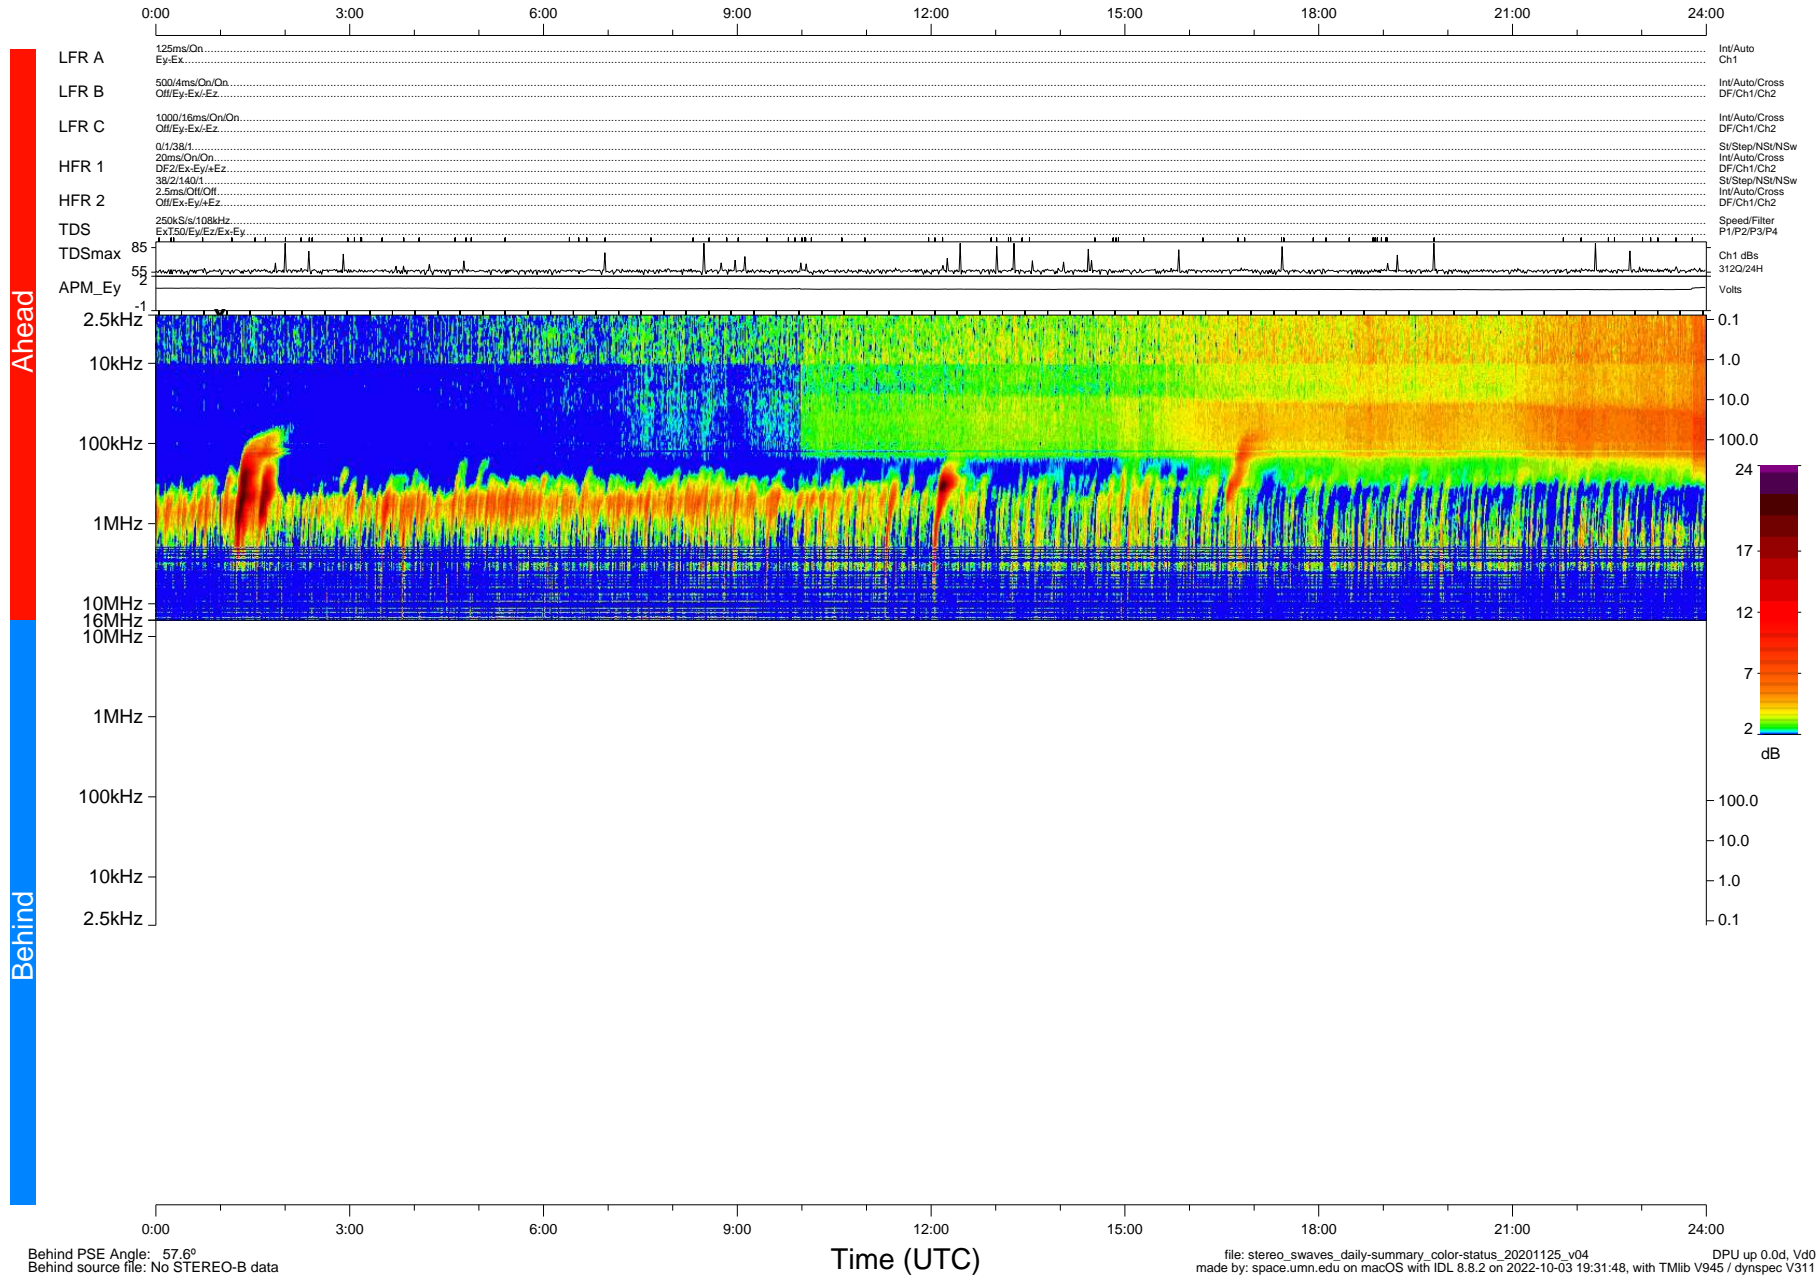

STEREO/WAVES Daily Summary - 25-Nov-2020 (DOY 330)

Ahead source file: swaves_ahead_2020_330_1_05.fin (Recovery: 100.0% HK, 100% Pkts)
 Ahead PSE Angle: -58.2°

DPU up 1967.9d, V412d32

Behind PSE Angle: 57.6°
 Behind source file: No STEREO-B data

file: stereo_swaves_daily-summary_color-status_20201125_v04
 made by: space.umn.edu on macOS with IDL 8.8.2 on 2022-10-03 19:31:48, with Tlib V945 / dynspec V311
 DPU up 0.0d, Vd0