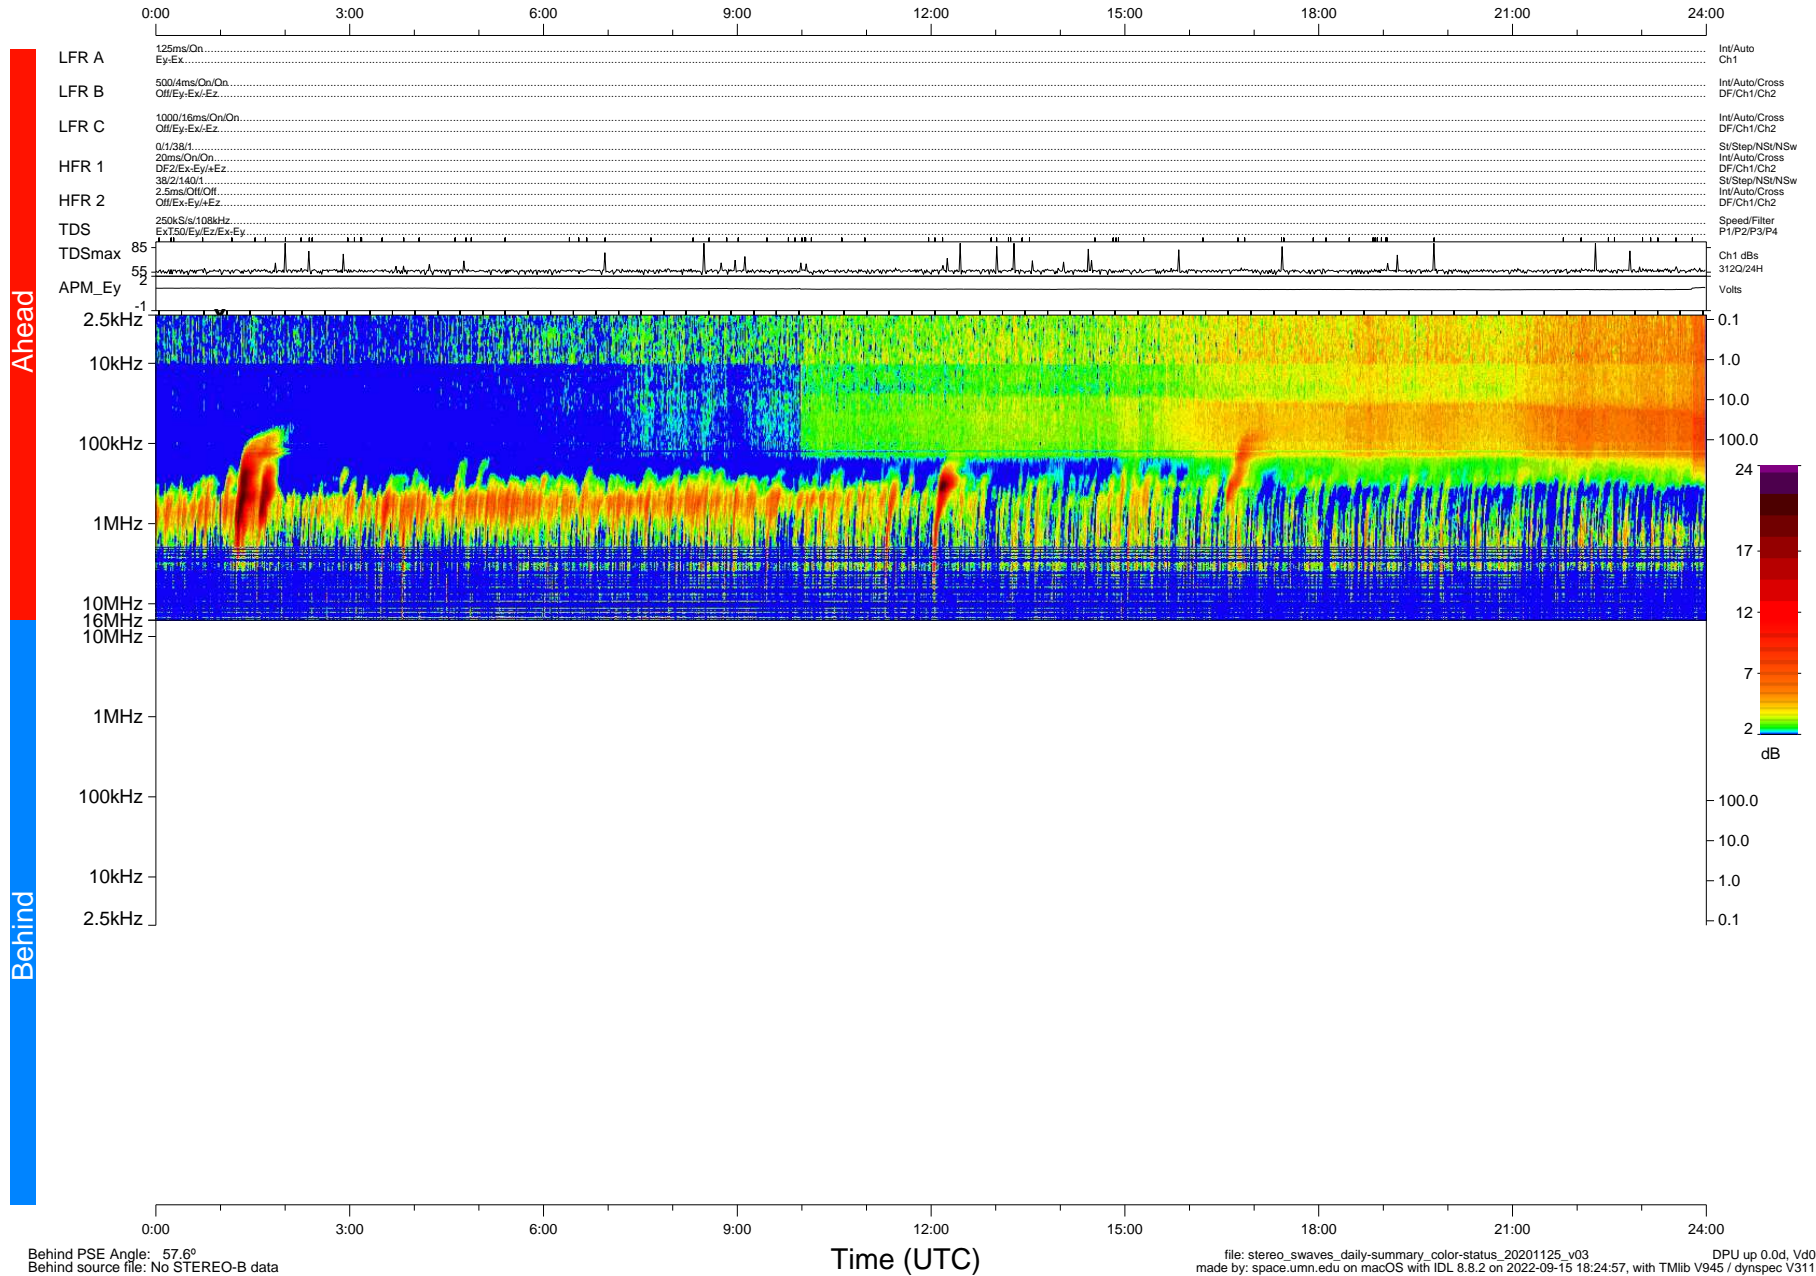

STEREO/WAVES Daily Summary - 25-Nov-2020 (DOY 330)

Ahead source file: swaves_ahead_2020_330_1_05.fin (Recovery: 100.0% HK, 100% Pkts)
 Ahead PSE Angle: -58.2°

DPU up 1967.9d, V412d32

Behind PSE Angle: 57.6°
 Behind source file: No STEREO-B data

Time (UTC)

file: stereo_swaves_daily-summary_color-status_20201125_v03
 made by: space.umn.edu on macOS with IDL 8.8.2 on 2022-09-15 18:24:57, with Tlib V945 / dynspec V311
 DPU up 0.0d, V40