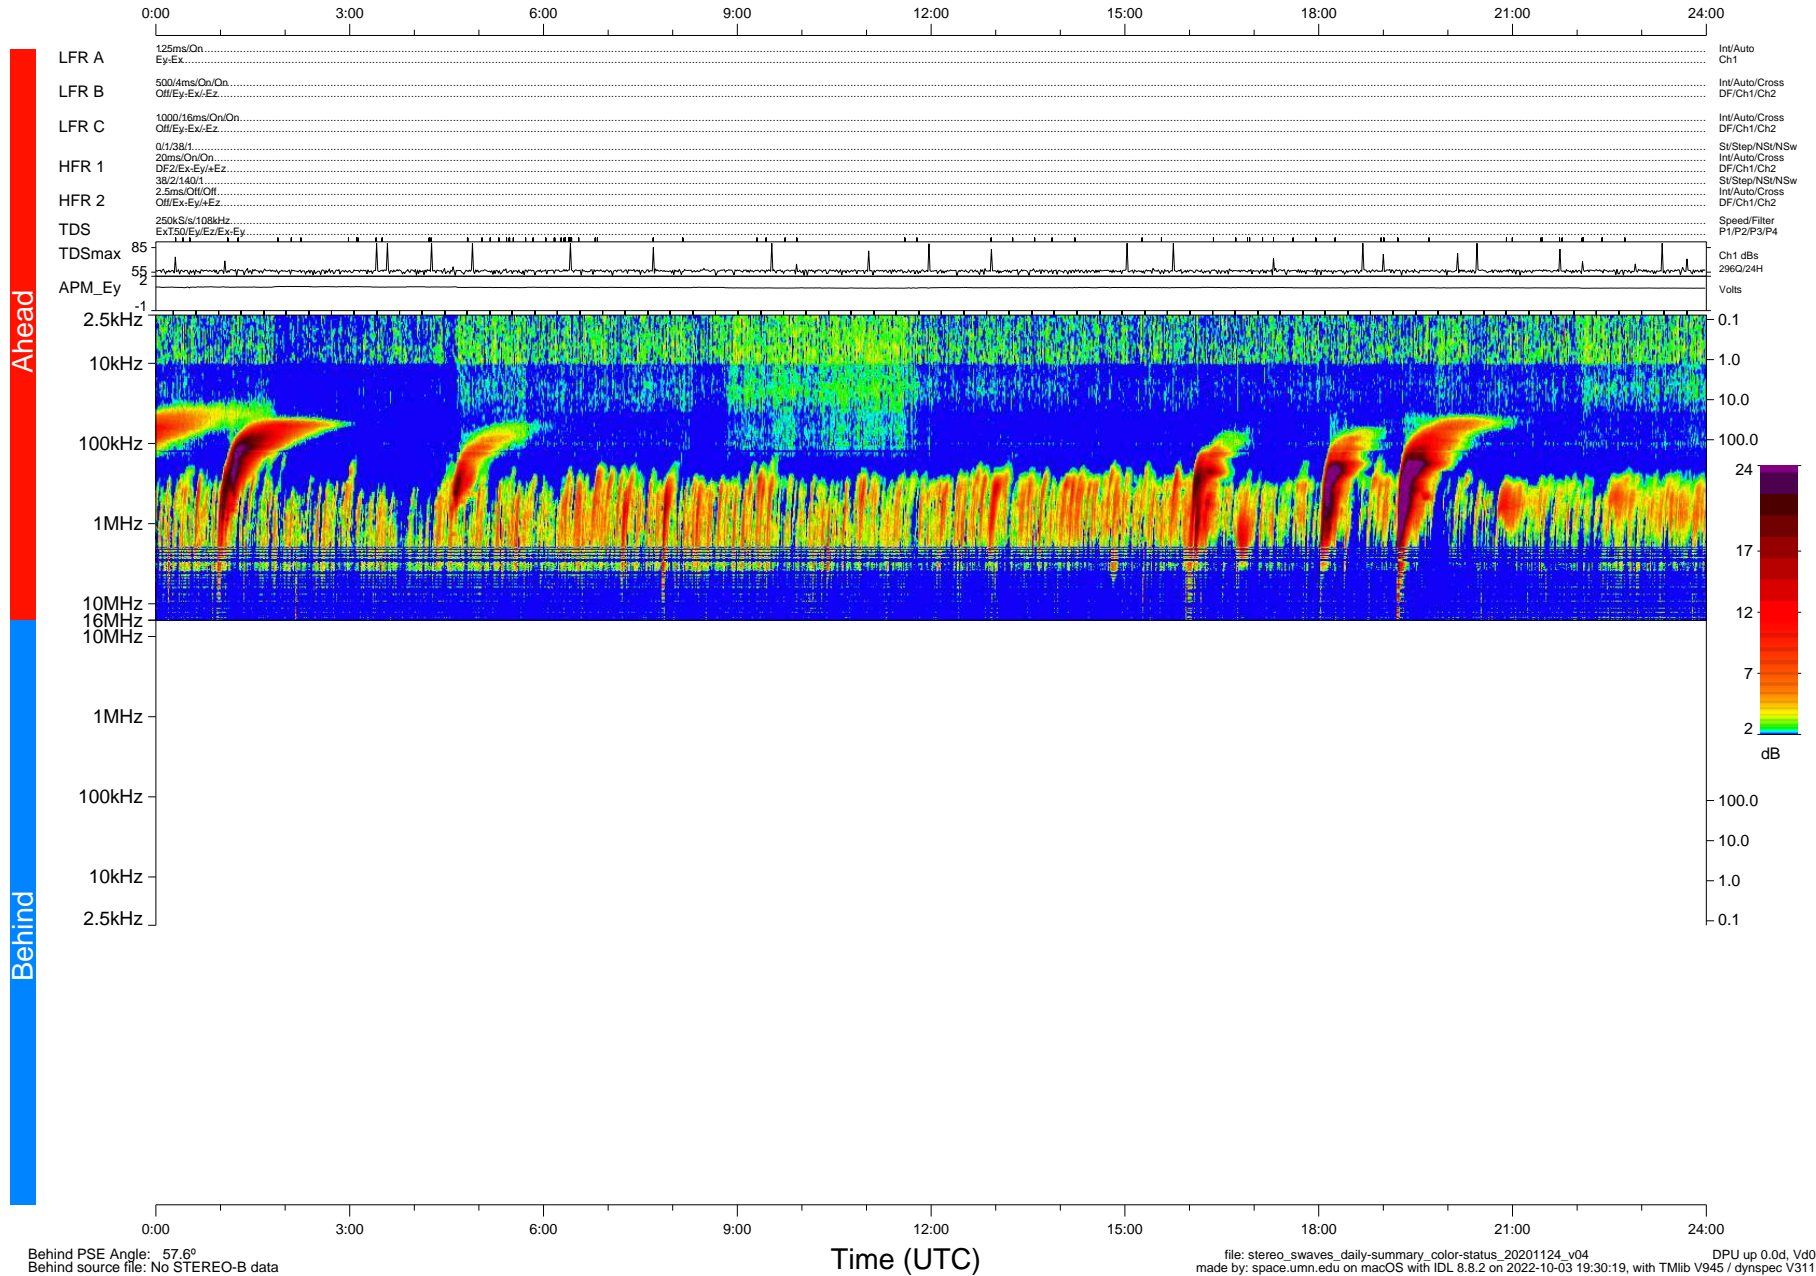

# STEREO/WAVES Daily Summary - 24-Nov-2020 (DOY 329)

Ahead source file: swaves\_ahead\_2020\_329\_1\_05.fin (Recovery: 100.0% HK, 98% Pkts)  
 Ahead PSE Angle: -58.2°

DPU up 1966.9d, V412d32

Behind PSE Angle: 57.6°  
 Behind source file: No STEREO-B data

file: stereo\_swaves\_daily-summary\_color-status\_20201124\_v04  
 made by: space.umn.edu on macOS with IDL 8.8.2 on 2022-10-03 19:30:19, with Tlib V945 / dynspec V311  
 DPU up 0.0d, Vd0