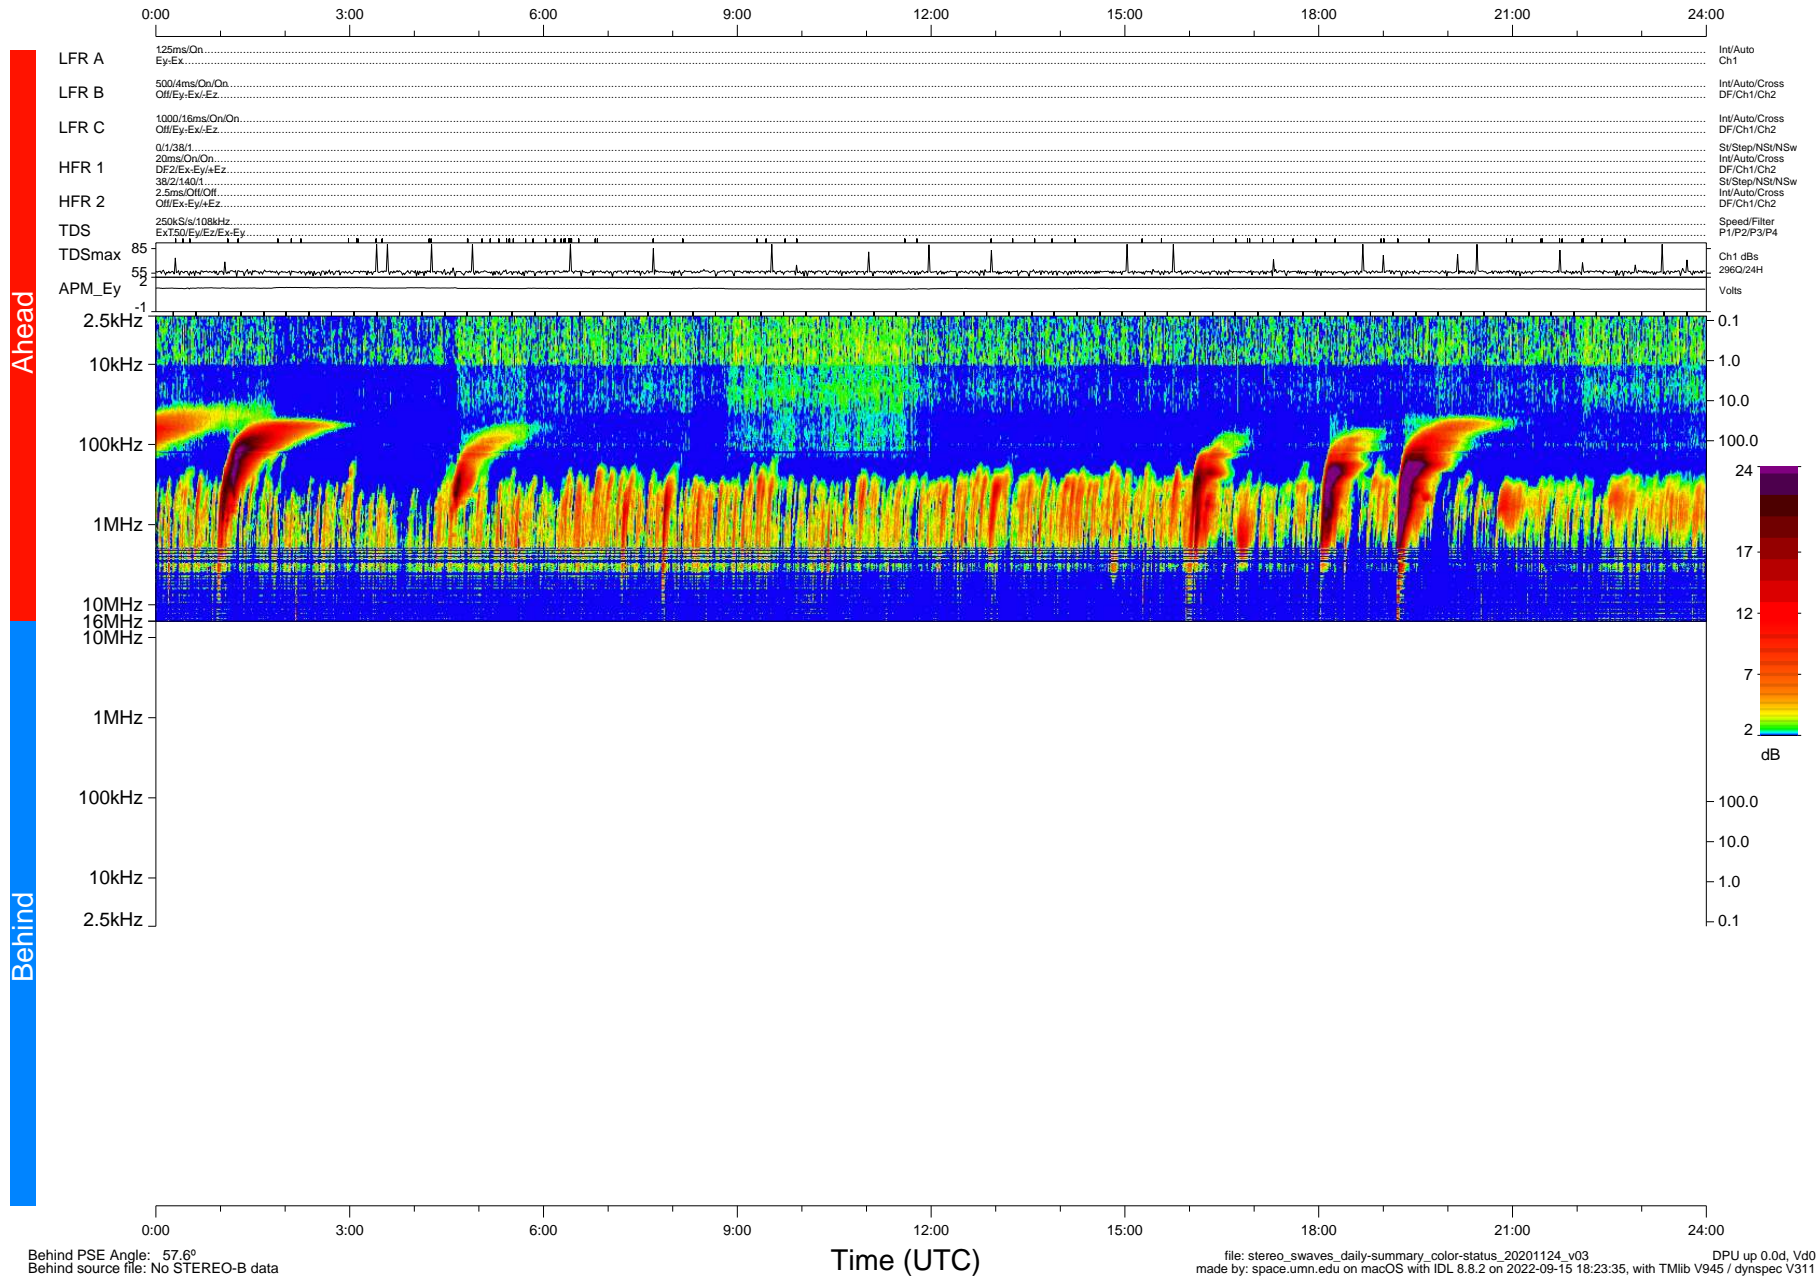

STEREO/WAVES Daily Summary - 24-Nov-2020 (DOY 329)

Ahead source file: swaves_ahead_2020_329_1_05.fin (Recovery: 100.0% HK, 98% Pkts)
 Ahead PSE Angle: -58.2°

DPU up 1966.9d, V412d32

Behind PSE Angle: 57.6°
 Behind source file: No STEREO-B data

Time (UTC)

file: stereo_swaves_daily-summary_color-status_20201124_v03
 made by: space.umn.edu on macOS with IDL 8.8.2 on 2022-09-15 18:23:35, with Tlib V945 / dynspec V311
 DPU up 0.0d, V40