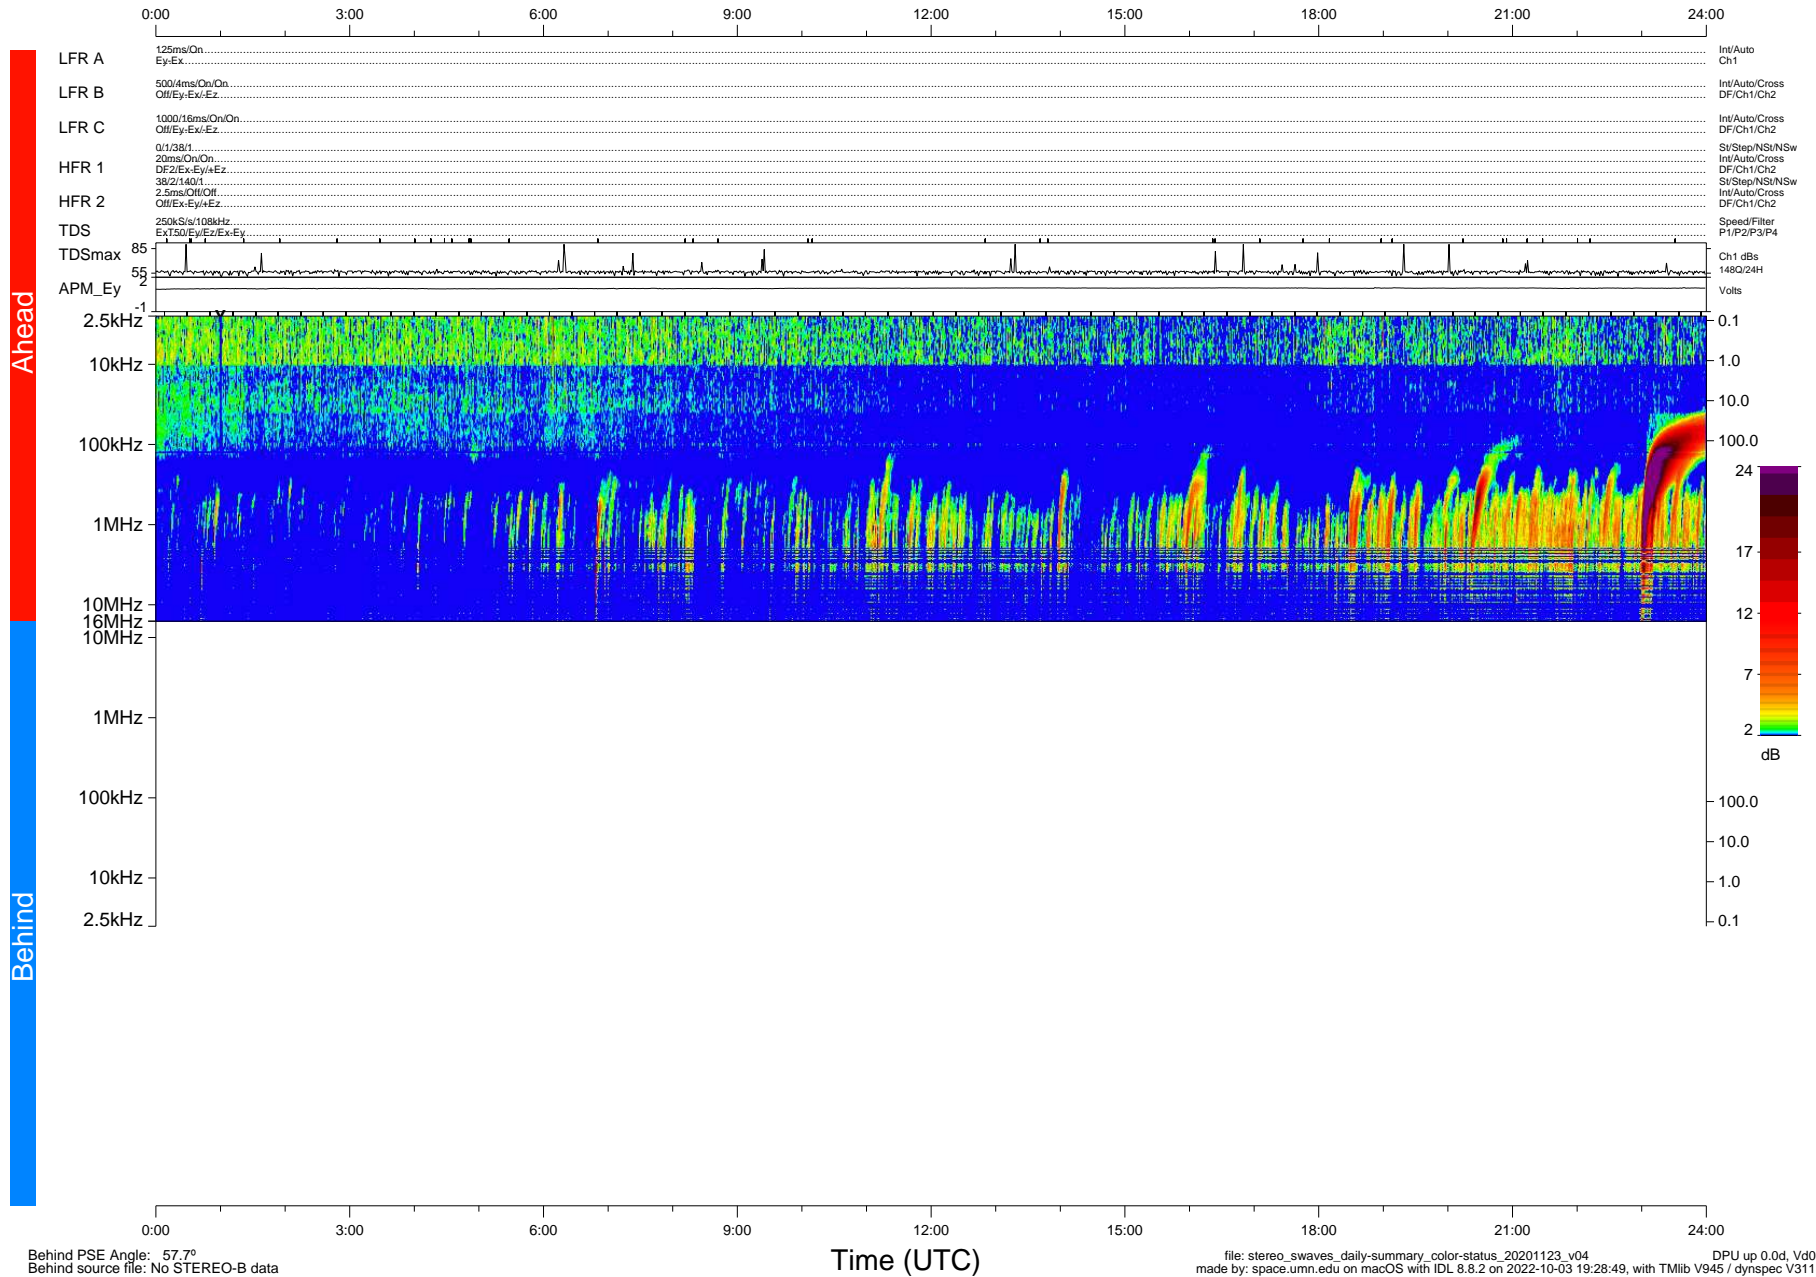

STEREO/WAVES Daily Summary - 23-Nov-2020 (DOY 328)

Ahead source file: swaves_ahead_2020_328_1_05.fin (Recovery: 100.0% HK, 77% Pkts)
 Ahead PSE Angle: -58.2°

DPU up 1965.9d, V412d32

Behind PSE Angle: 57.7°
 Behind source file: No STEREO-B data

file: stereo_swaves_daily-summary_color-status_20201123_v04
 made by: space.umn.edu on macOS with IDL 8.8.2 on 2022-10-03 19:28:49, with Tlib V945 / dynspec V311
 DPU up 0.0d, Vd0