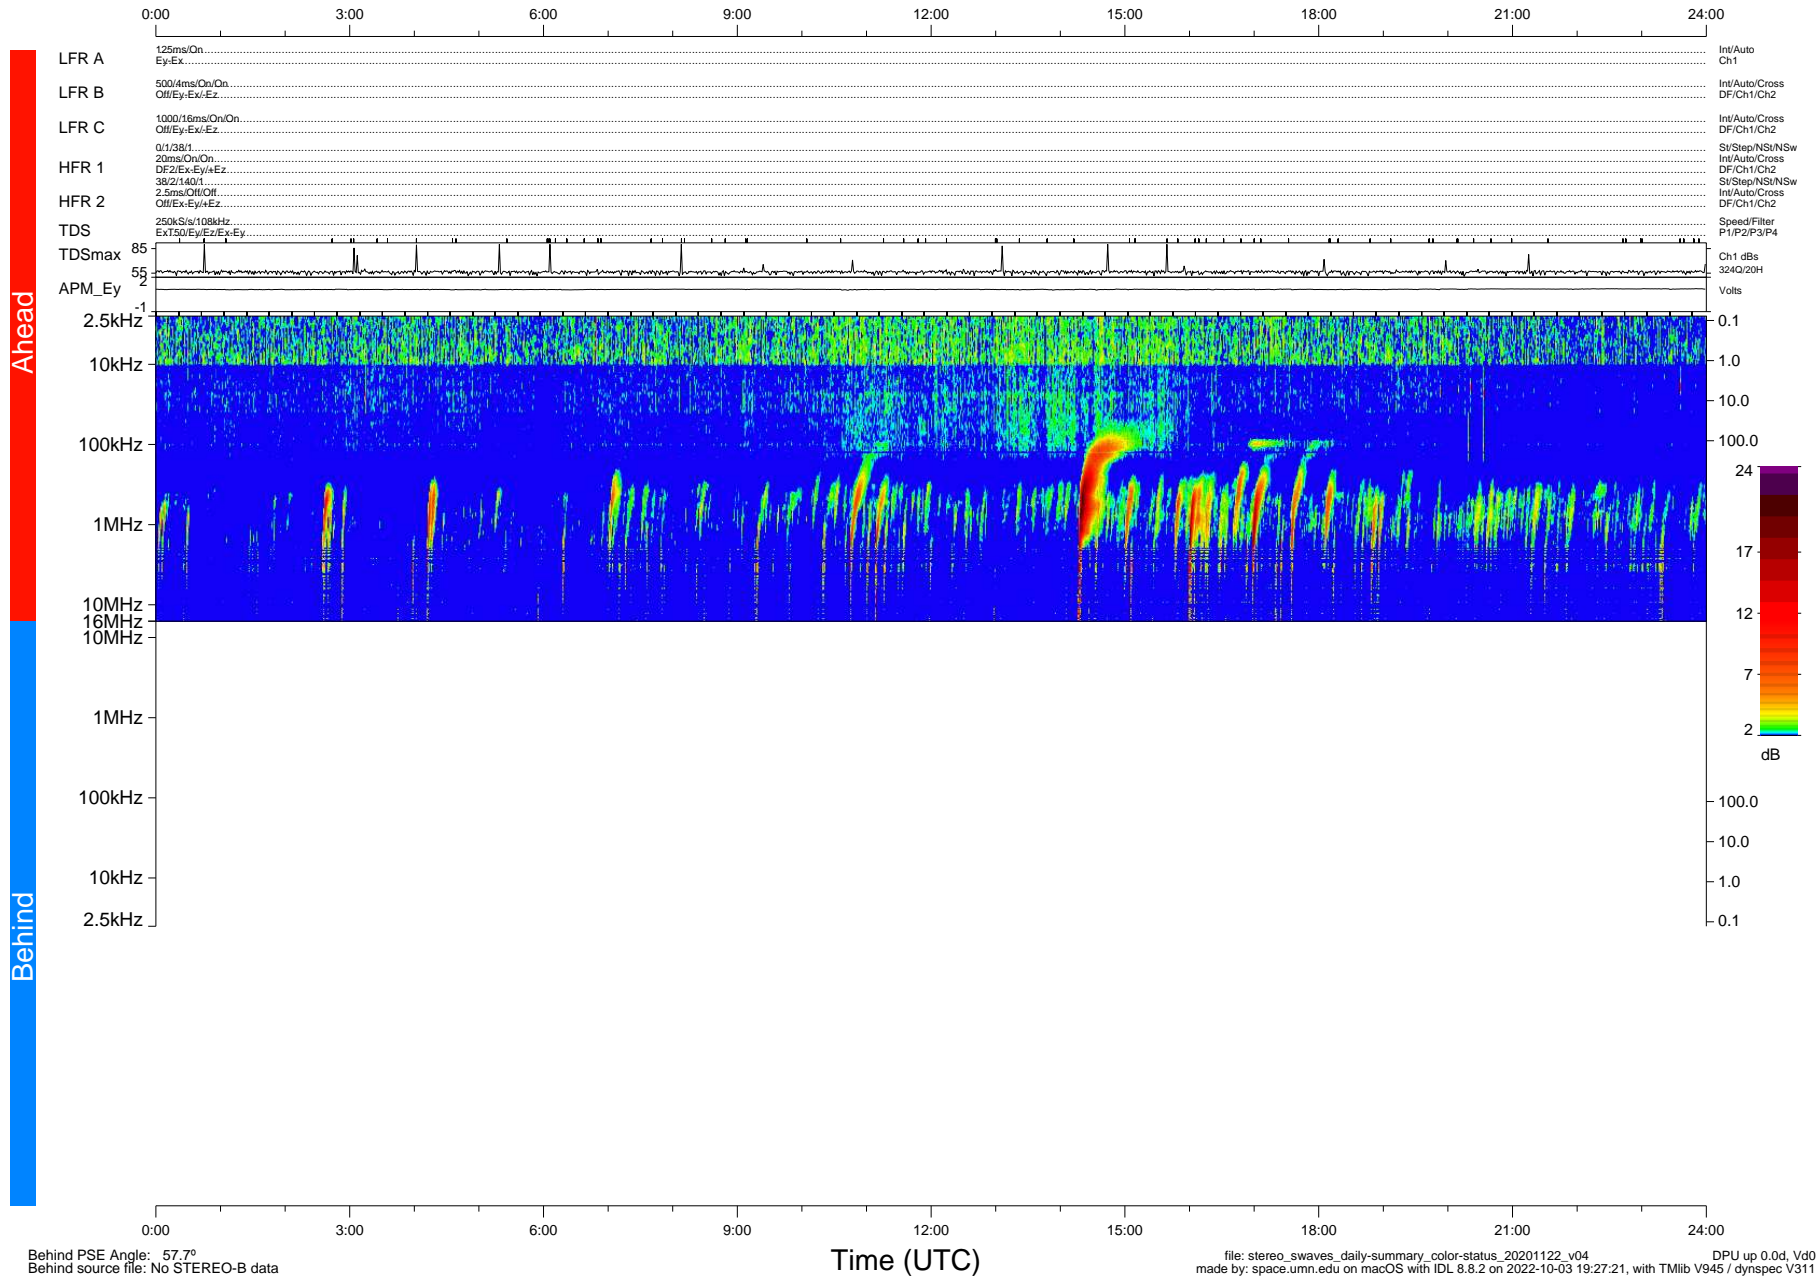

# STEREO/WAVES Daily Summary - 22-Nov-2020 (DOY 327)

Ahead source file: swaves\_ahead\_2020\_327\_1\_05.fin (Recovery: 100.0% HK, 102% Pkts)  
 Ahead PSE Angle: -58.2°

DPU up 1964.9d, V412d32

Behind PSE Angle: 57.7°  
 Behind source file: No STEREO-B data

file: stereo\_swaves\_daily-summary\_color-status\_20201122\_v04 DPU up 0.0d, Vd0  
 made by: space.umn.edu on macOS with IDL 8.8.2 on 2022-10-03 19:27:21, with Tlib V945 / dynspec V311