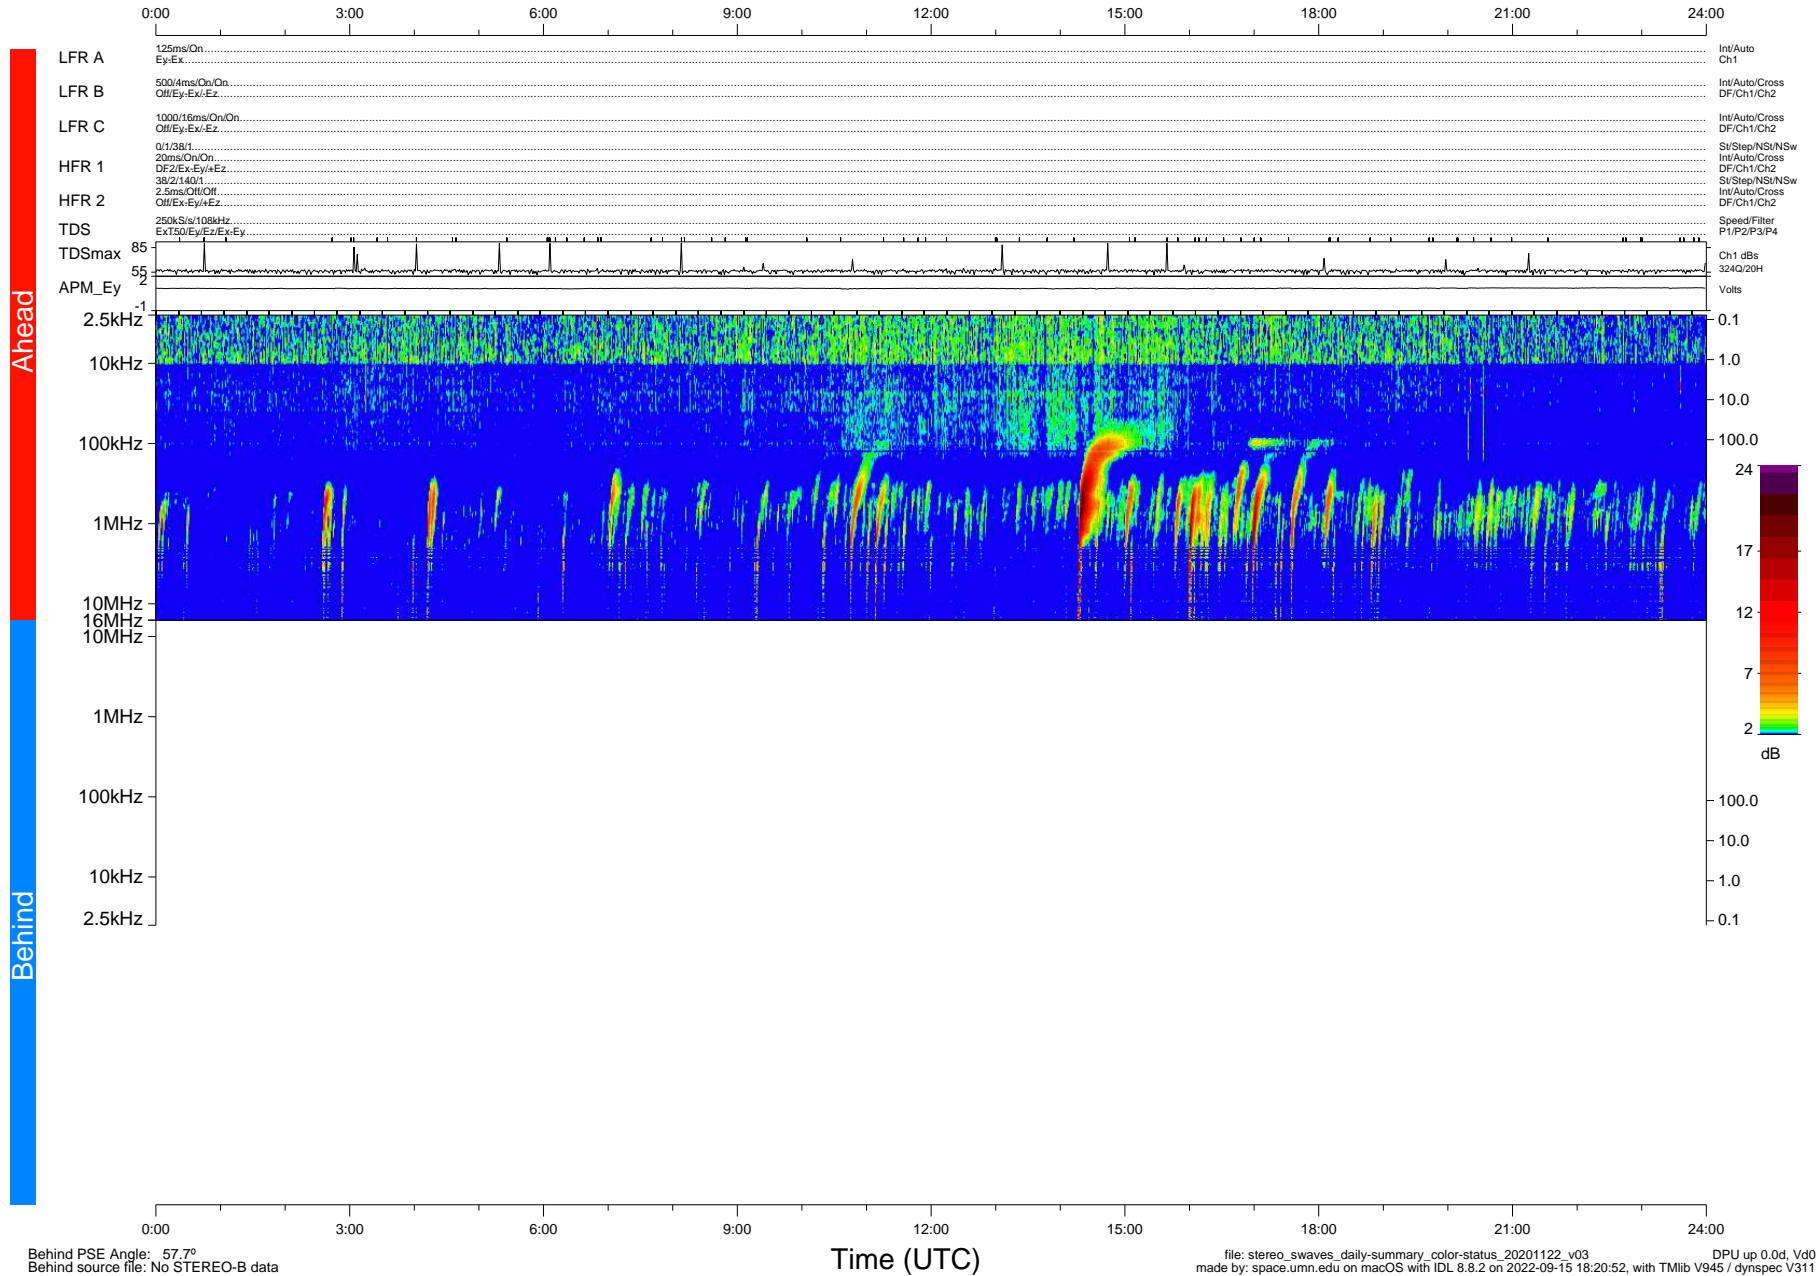

# STEREO/WAVES Daily Summary - 22-Nov-2020 (DOY 327)

Ahead source file: swaves\_ahead\_2020\_327\_1\_05.fin (Recovery: 100.0% HK, 102% Pkts)  
 Ahead PSE Angle: -58.2°

DPU up 1964.9d, V412d32

Behind PSE Angle: 57.7°  
 Behind source file: No STEREO-B data

file: stereo\_swaves\_daily-summary\_color-status\_20201122\_v03  
 made by: space.umn.edu on macOS with IDL 8.8.2 on 2022-09-15 18:20:52, with Tlib V945 / dynspec V311  
 DPU up 0.0d, Vd0