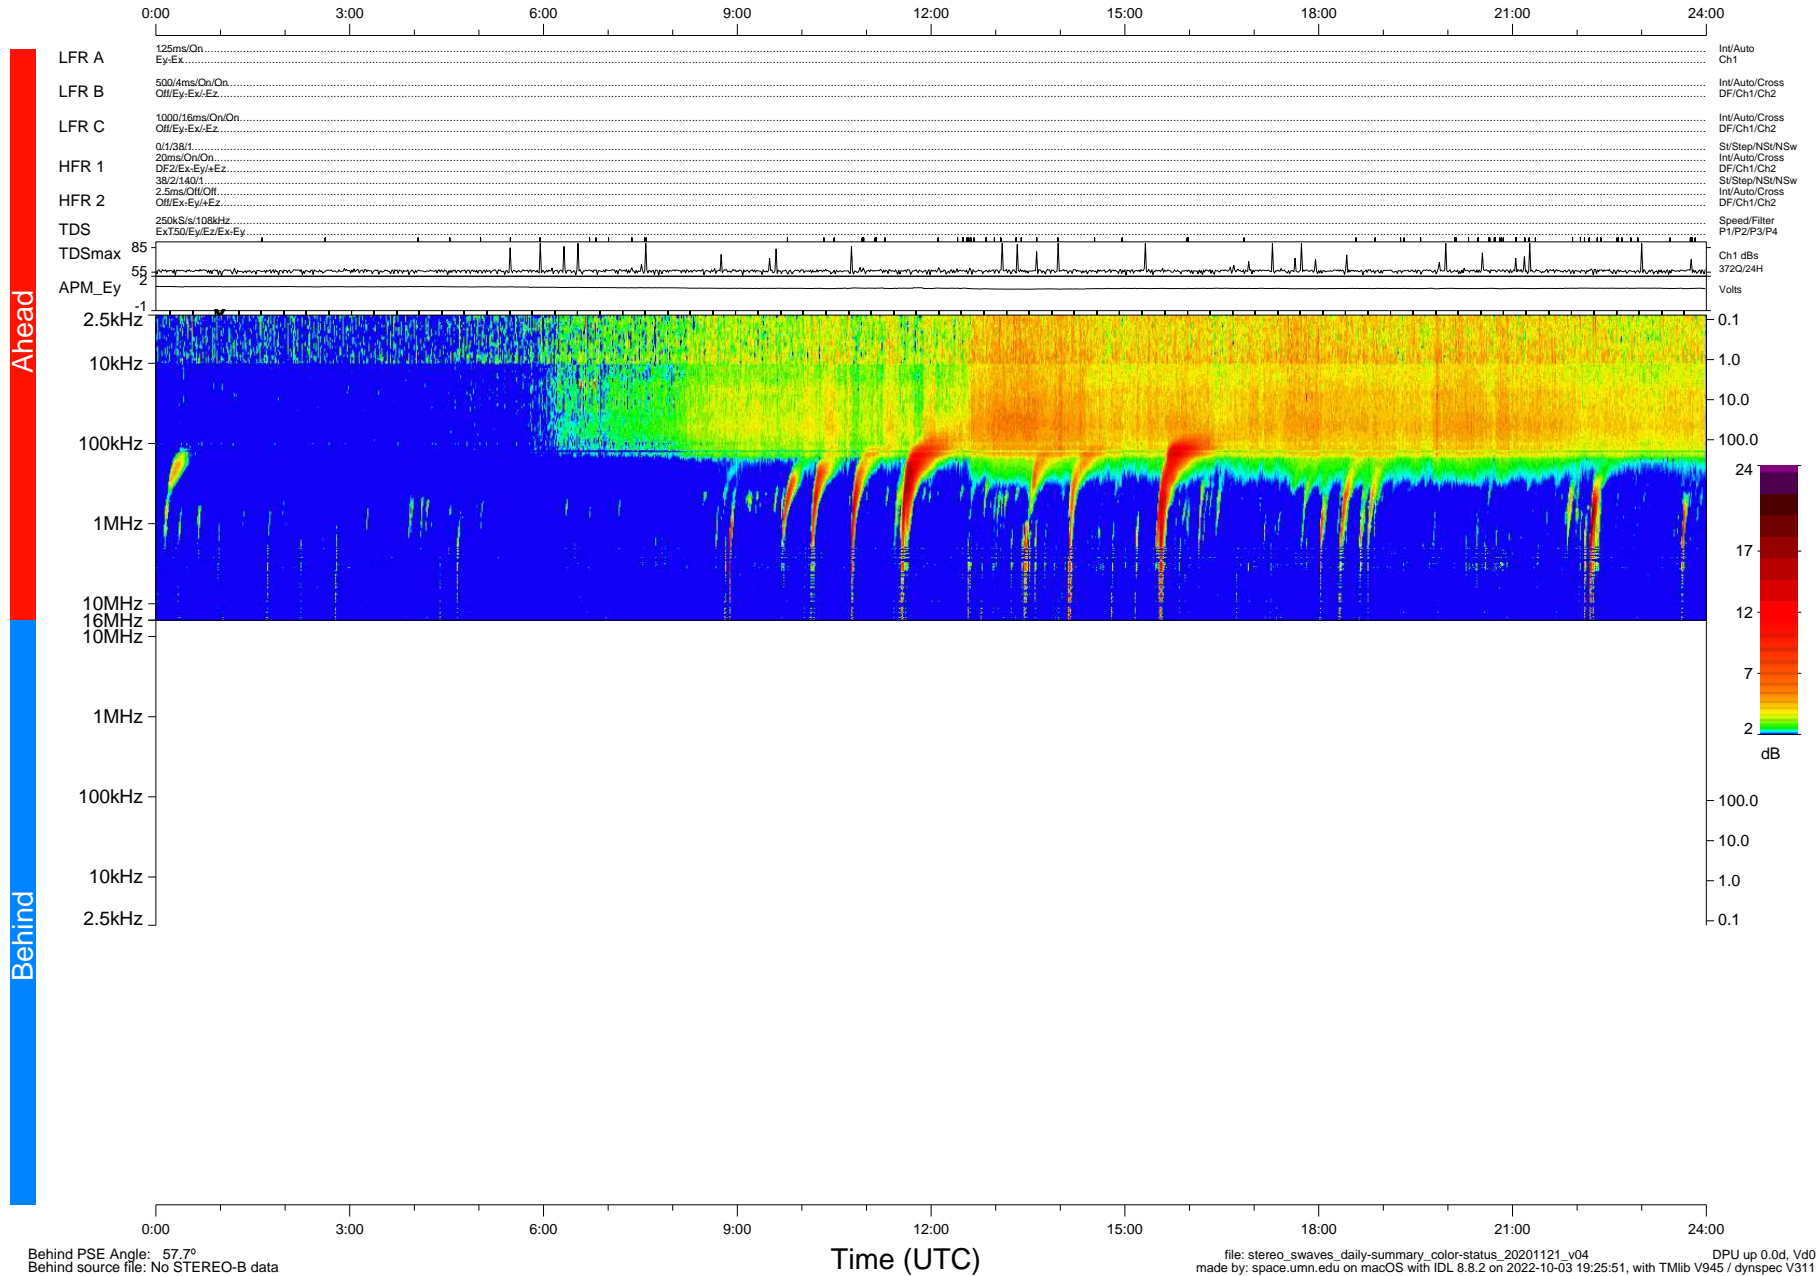

STEREO/WAVES Daily Summary - 21-Nov-2020 (DOY 326)

Ahead source file: swaves_ahead_2020_326_1_05.fin (Recovery: 100.0% HK, 109% Pkts)
 Ahead PSE Angle: -58.3°

DPU up 1963.9d, V412d32

Behind PSE Angle: 57.7°
 Behind source file: No STEREO-B data

file: stereo_swaves_daily-summary_color-status_20201121_v04
 made by: space.umn.edu on macOS with IDL 8.8.2 on 2022-10-03 19:25:51, with Tlib V945 / dynspec V311
 DPU up 0.0d, Vd0