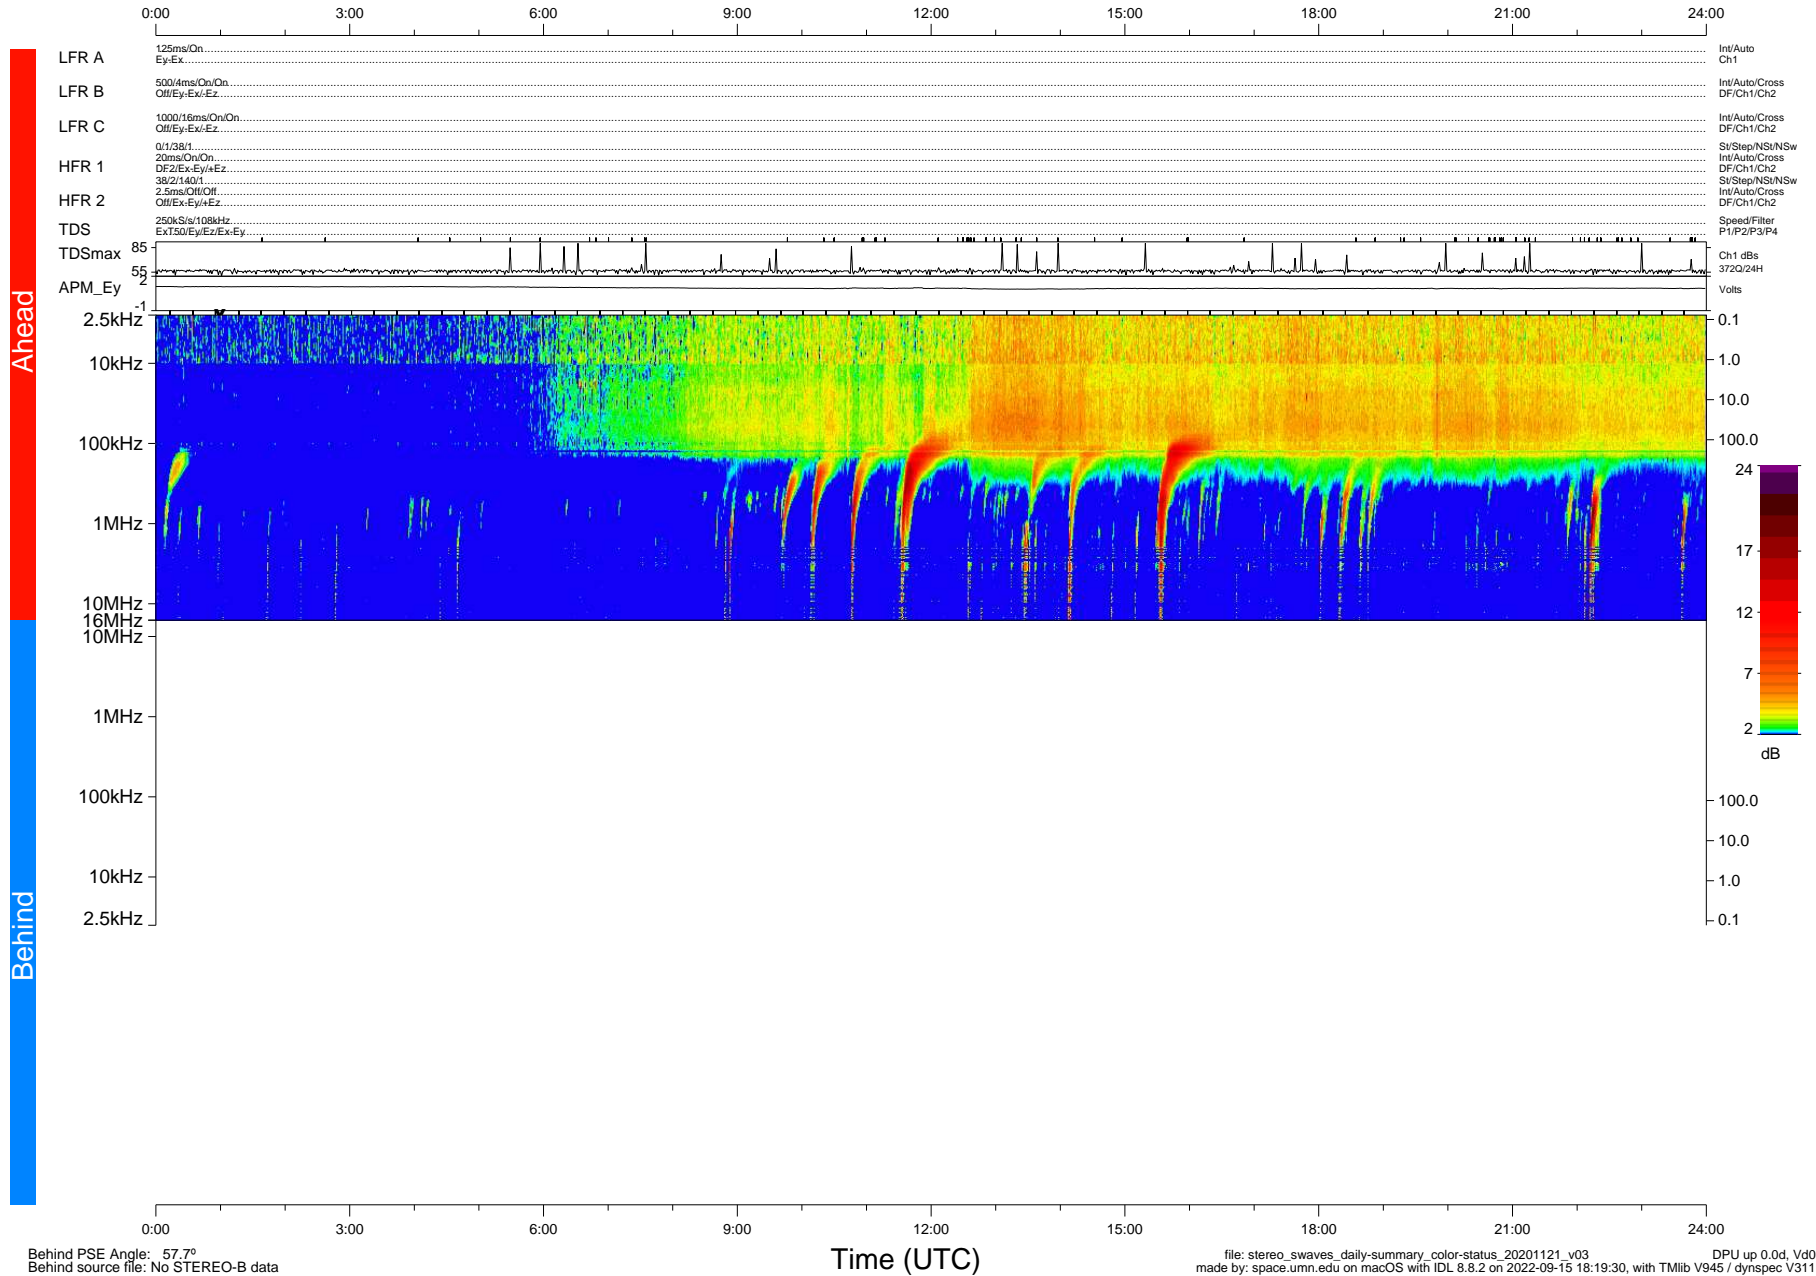

STEREO/WAVES Daily Summary - 21-Nov-2020 (DOY 326)

Ahead source file: swaves_ahead_2020_326_1_05.fin (Recovery: 100.0% HK, 109% Pkts)
 Ahead PSE Angle: -58.3°

DPU up 1963.9d, V412d32

Behind PSE Angle: 57.7°
 Behind source file: No STEREO-B data

file: stereo_swaves_daily-summary_color-status_20201121_v03
 made by: space.umn.edu on macOS with IDL 8.8.2 on 2022-09-15 18:19:30, with Tlib V945 / dynspec V311
 DPU up 0.0d, Vd0