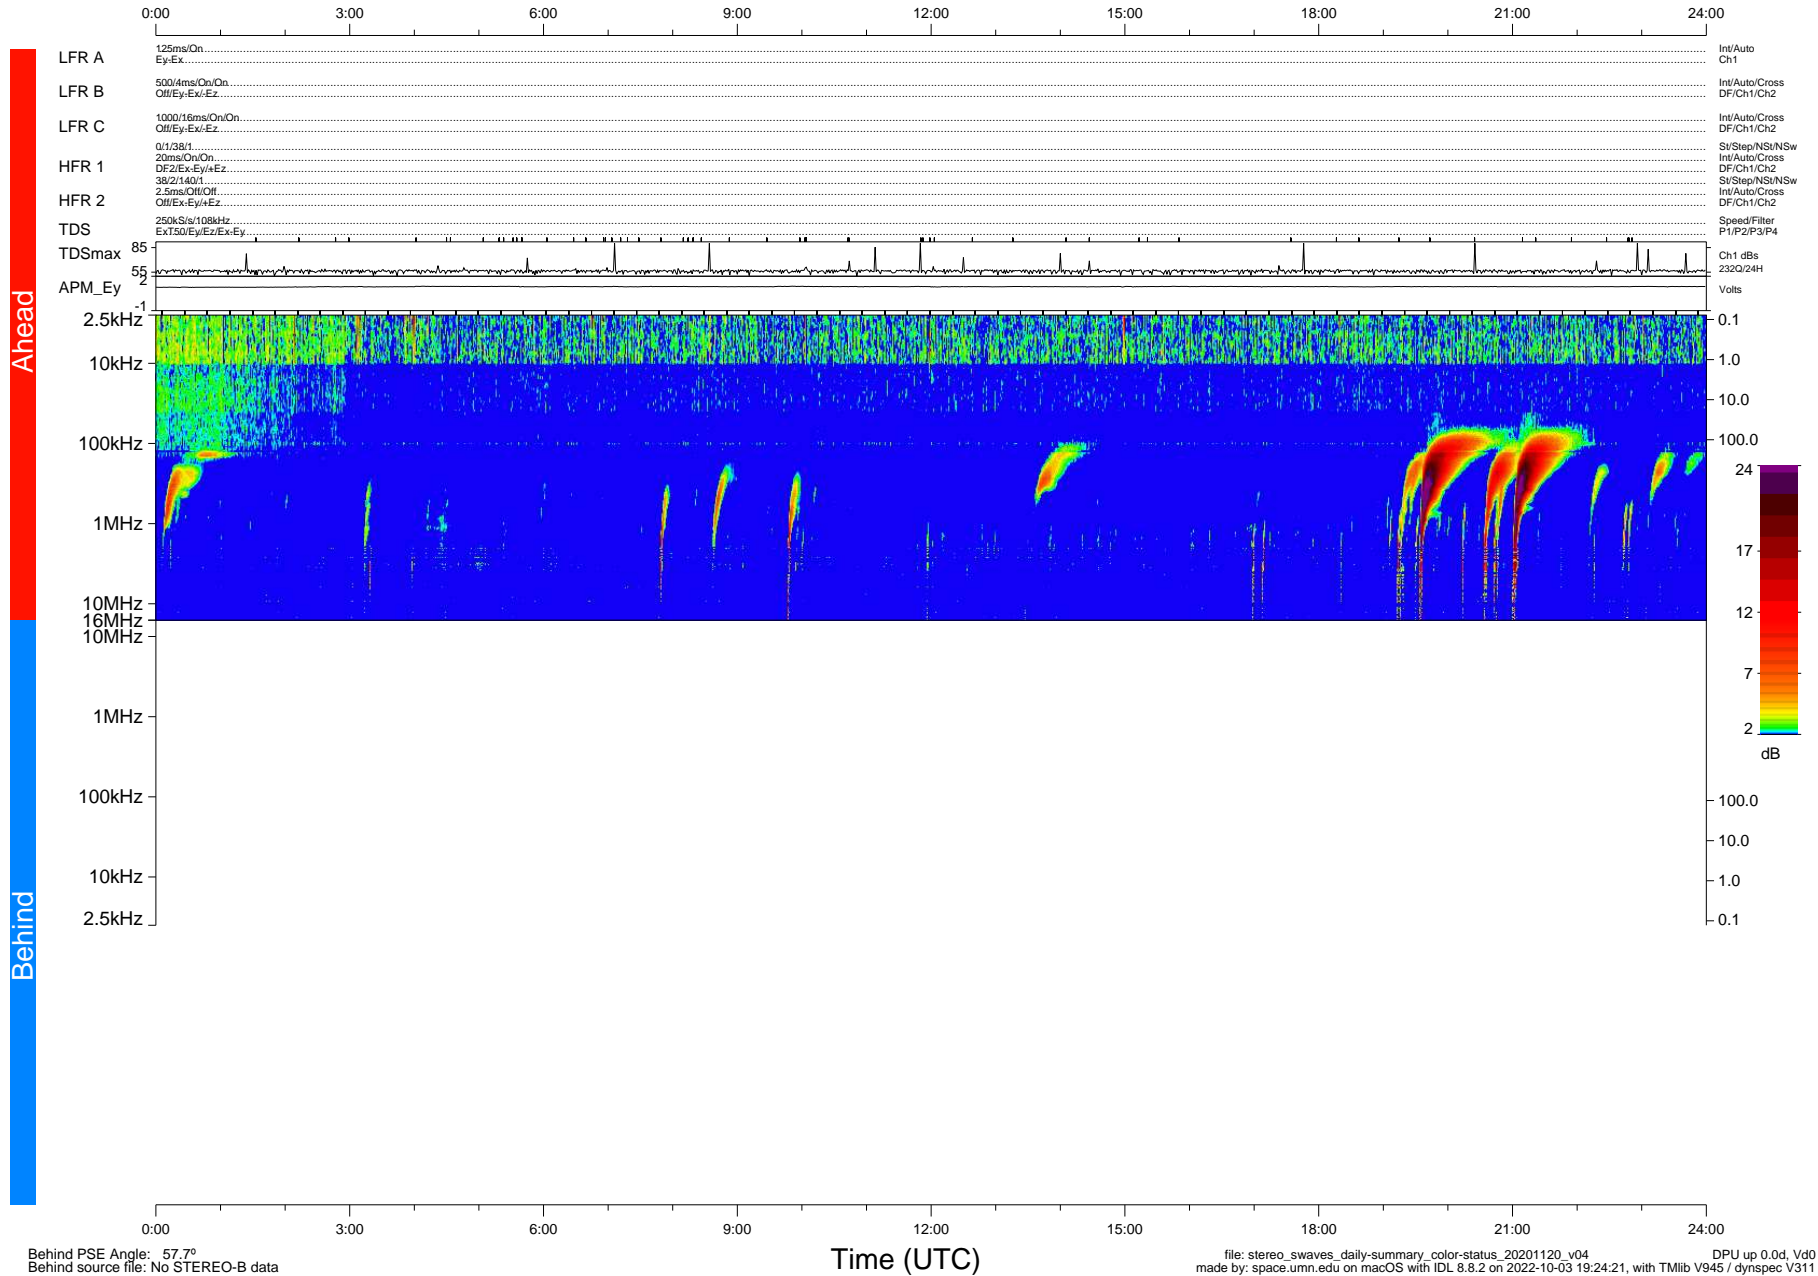

STEREO/WAVES Daily Summary - 20-Nov-2020 (DOY 325)

Ahead source file: swaves_ahead_2020_325_1_05.fin (Recovery: 100.0% HK, 89% Pkts)
Ahead PSE Angle: -58.3°

DPU up 1962.9d, V412d32

Behind PSE Angle: 57.7°
Behind source file: No STEREO-B data