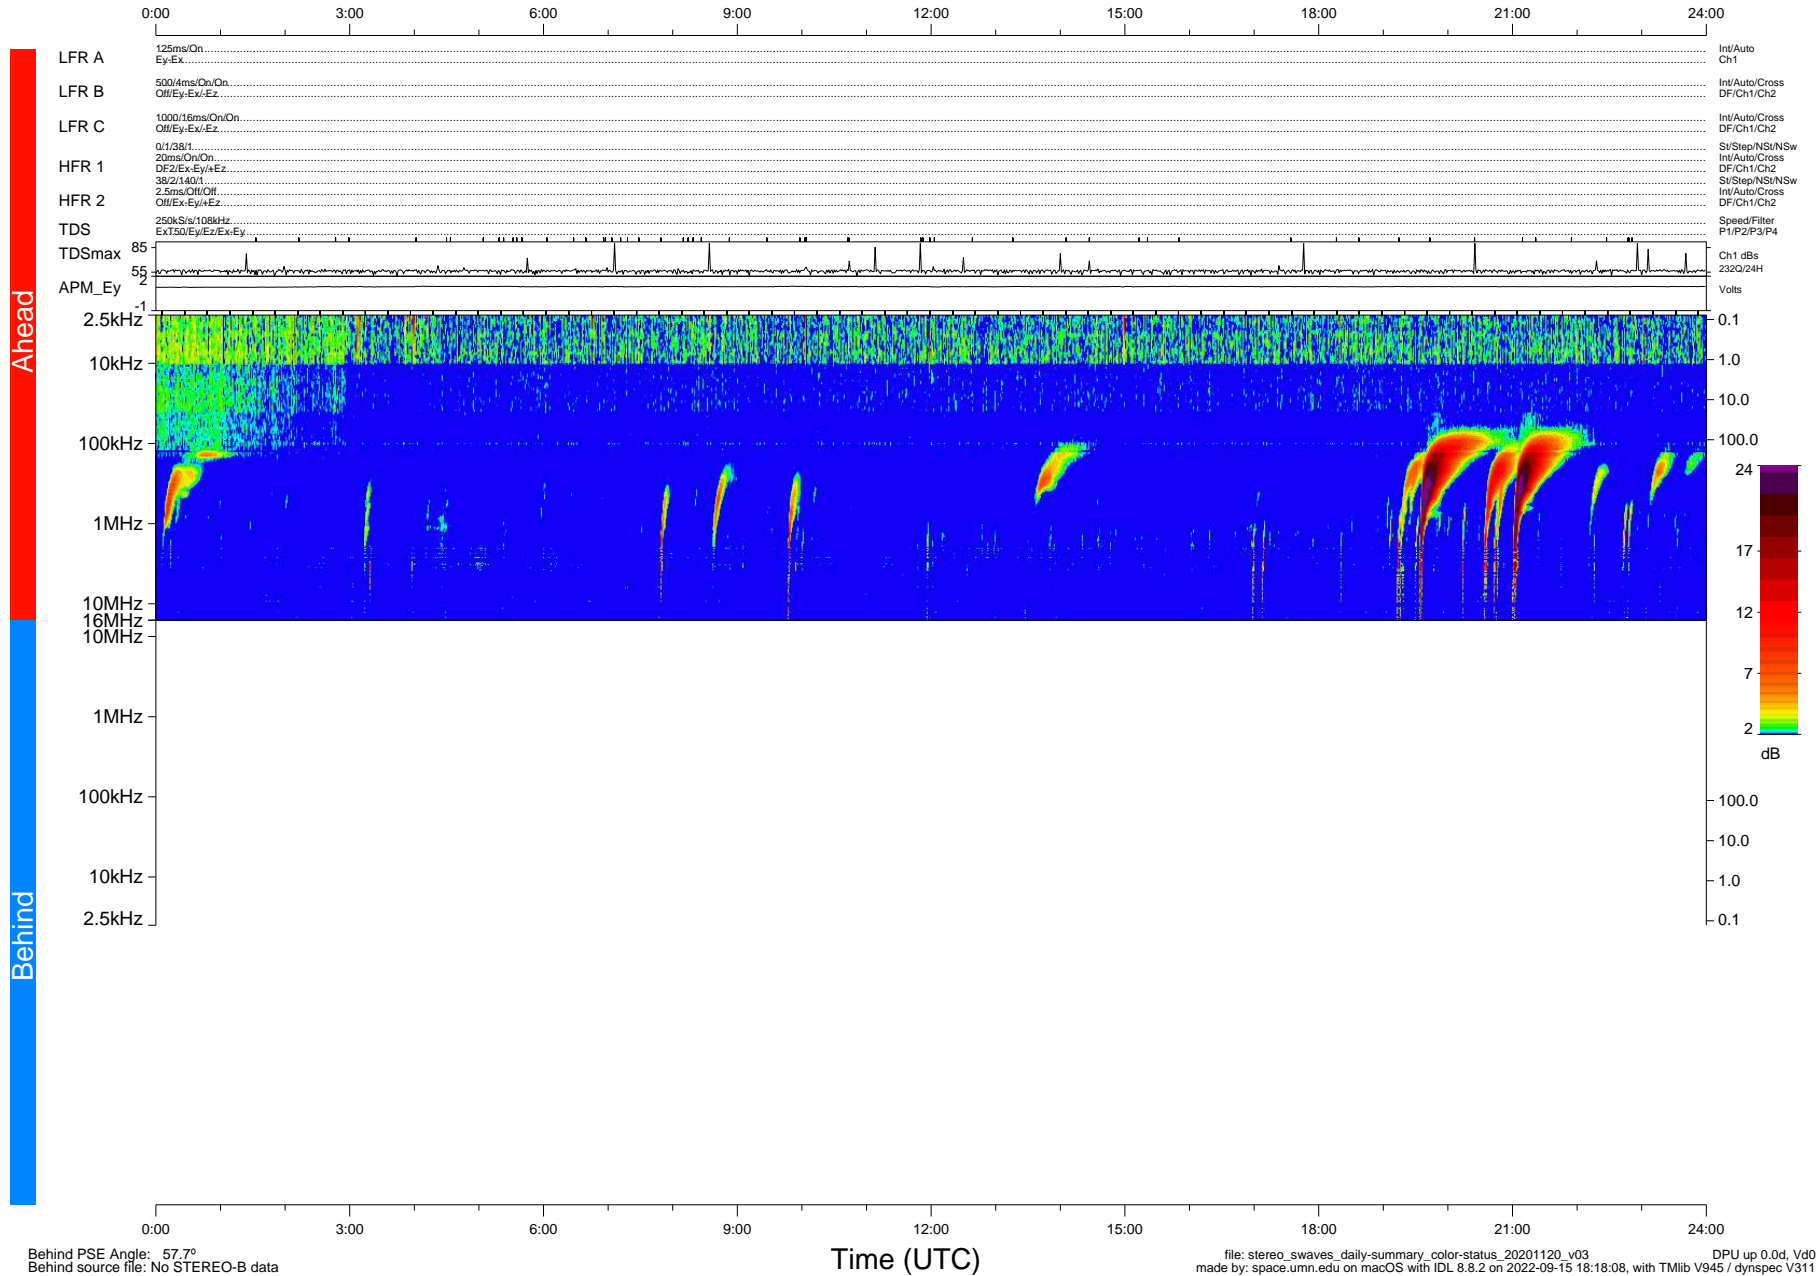

STEREO/WAVES Daily Summary - 20-Nov-2020 (DOY 325)

Ahead source file: swaves_ahead_2020_325_1_05.fin (Recovery: 100.0% HK, 89% Pkts)
 Ahead PSE Angle: -58.3°

DPU up 1962.9d, V412d32

Behind PSE Angle: 57.7°
 Behind source file: No STEREO-B data

file: stereo_swaves_daily-summary_color-status_20201120_v03
 made by: space.umn.edu on macOS with IDL 8.8.2 on 2022-09-15 18:18:08, with Tlib V945 / dynspec V311
 DPU up 0.0d, Vd0