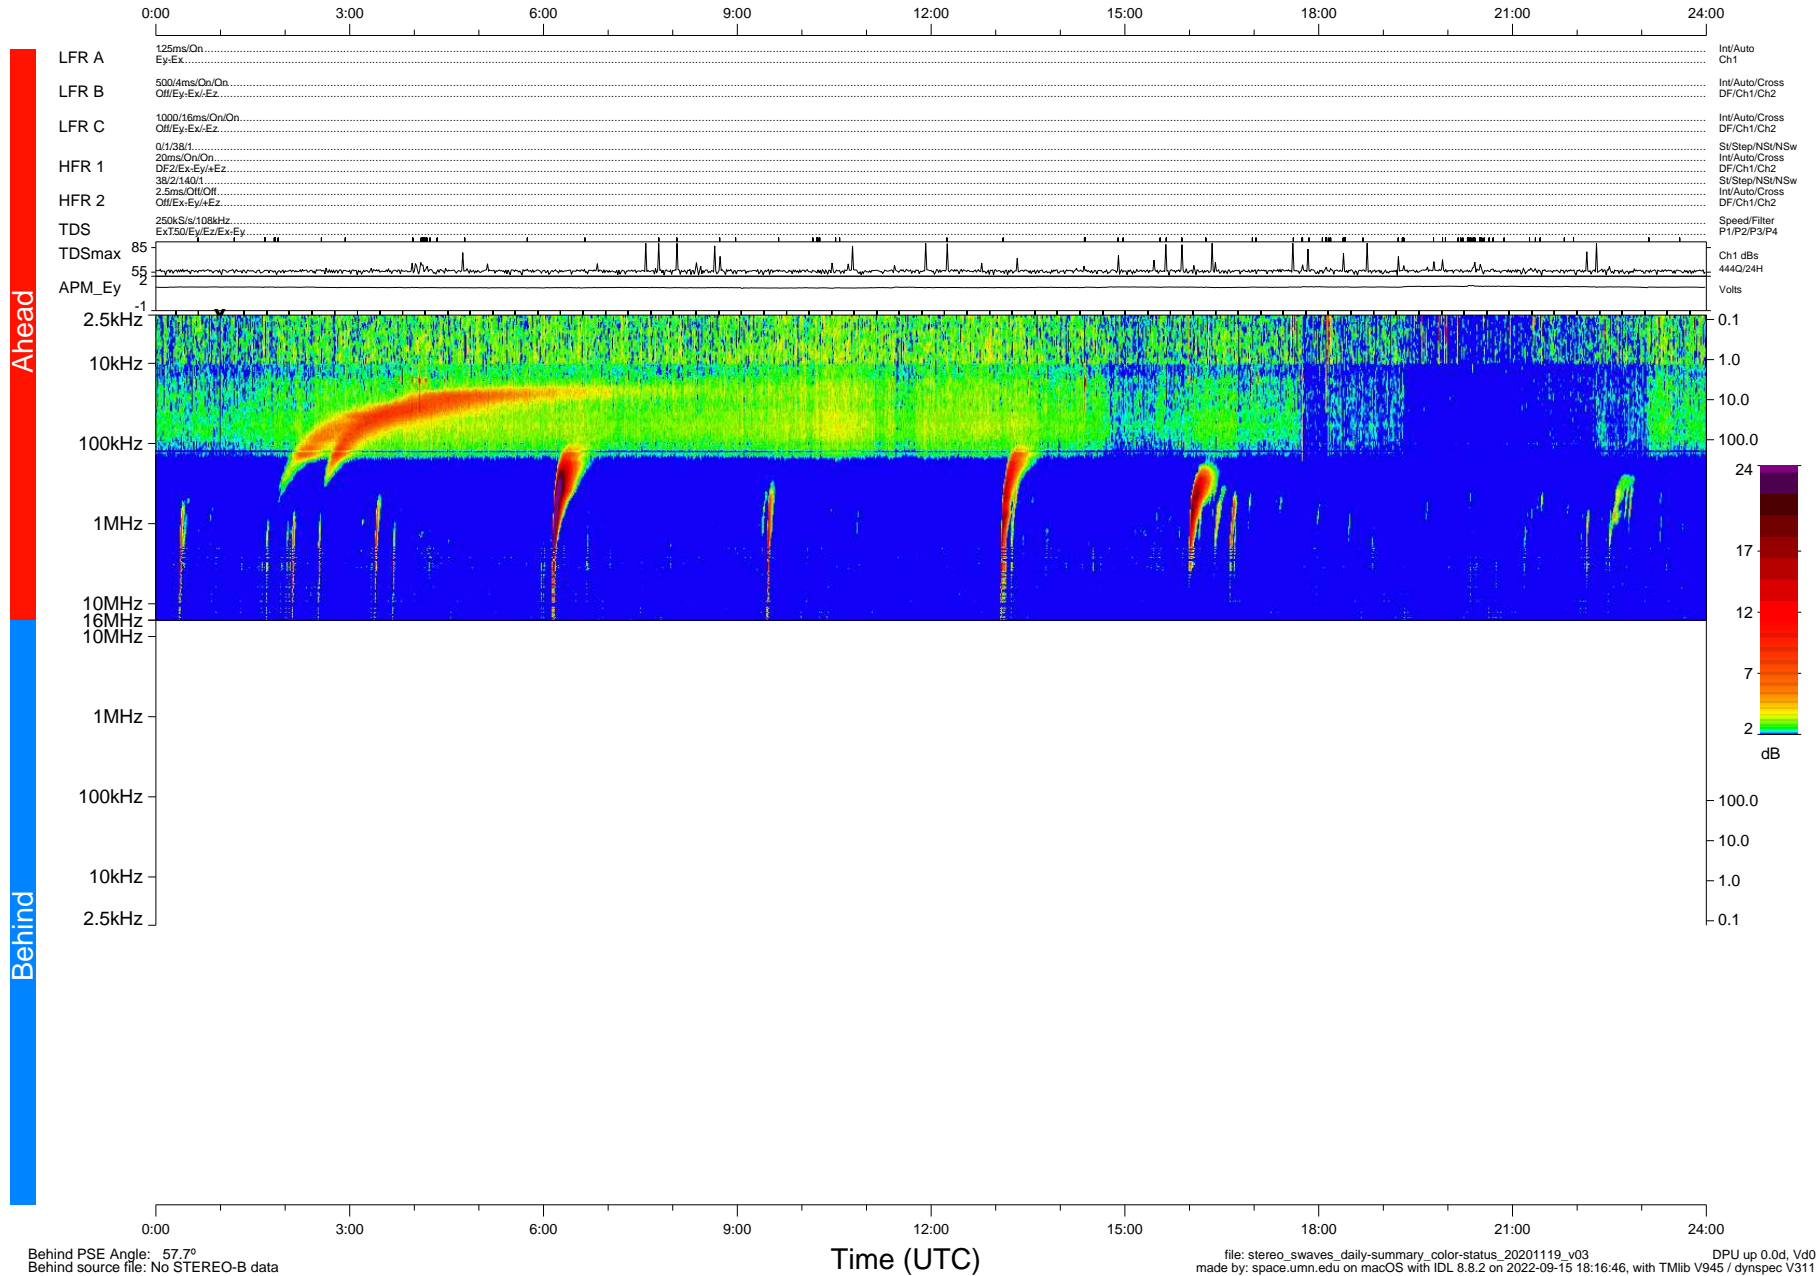

STEREO/WAVES Daily Summary - 19-Nov-2020 (DOY 324)

Ahead source file: swaves_ahead_2020_324_1_05.fin (Recovery: 100.0% HK, 120% Pkts)
 Ahead PSE Angle: -58.4°

DPU up 1961.9d, V412d32

Behind PSE Angle: 57.7°
 Behind source file: No STEREO-B data

file: stereo_swaves_daily-summary_color-status_20201119_v03 DPU up 0.0d, Vd0
 made by: space.umn.edu on macOS with IDL 8.8.2 on 2022-09-15 18:16:46, with Tlib V945 / dynspec V311