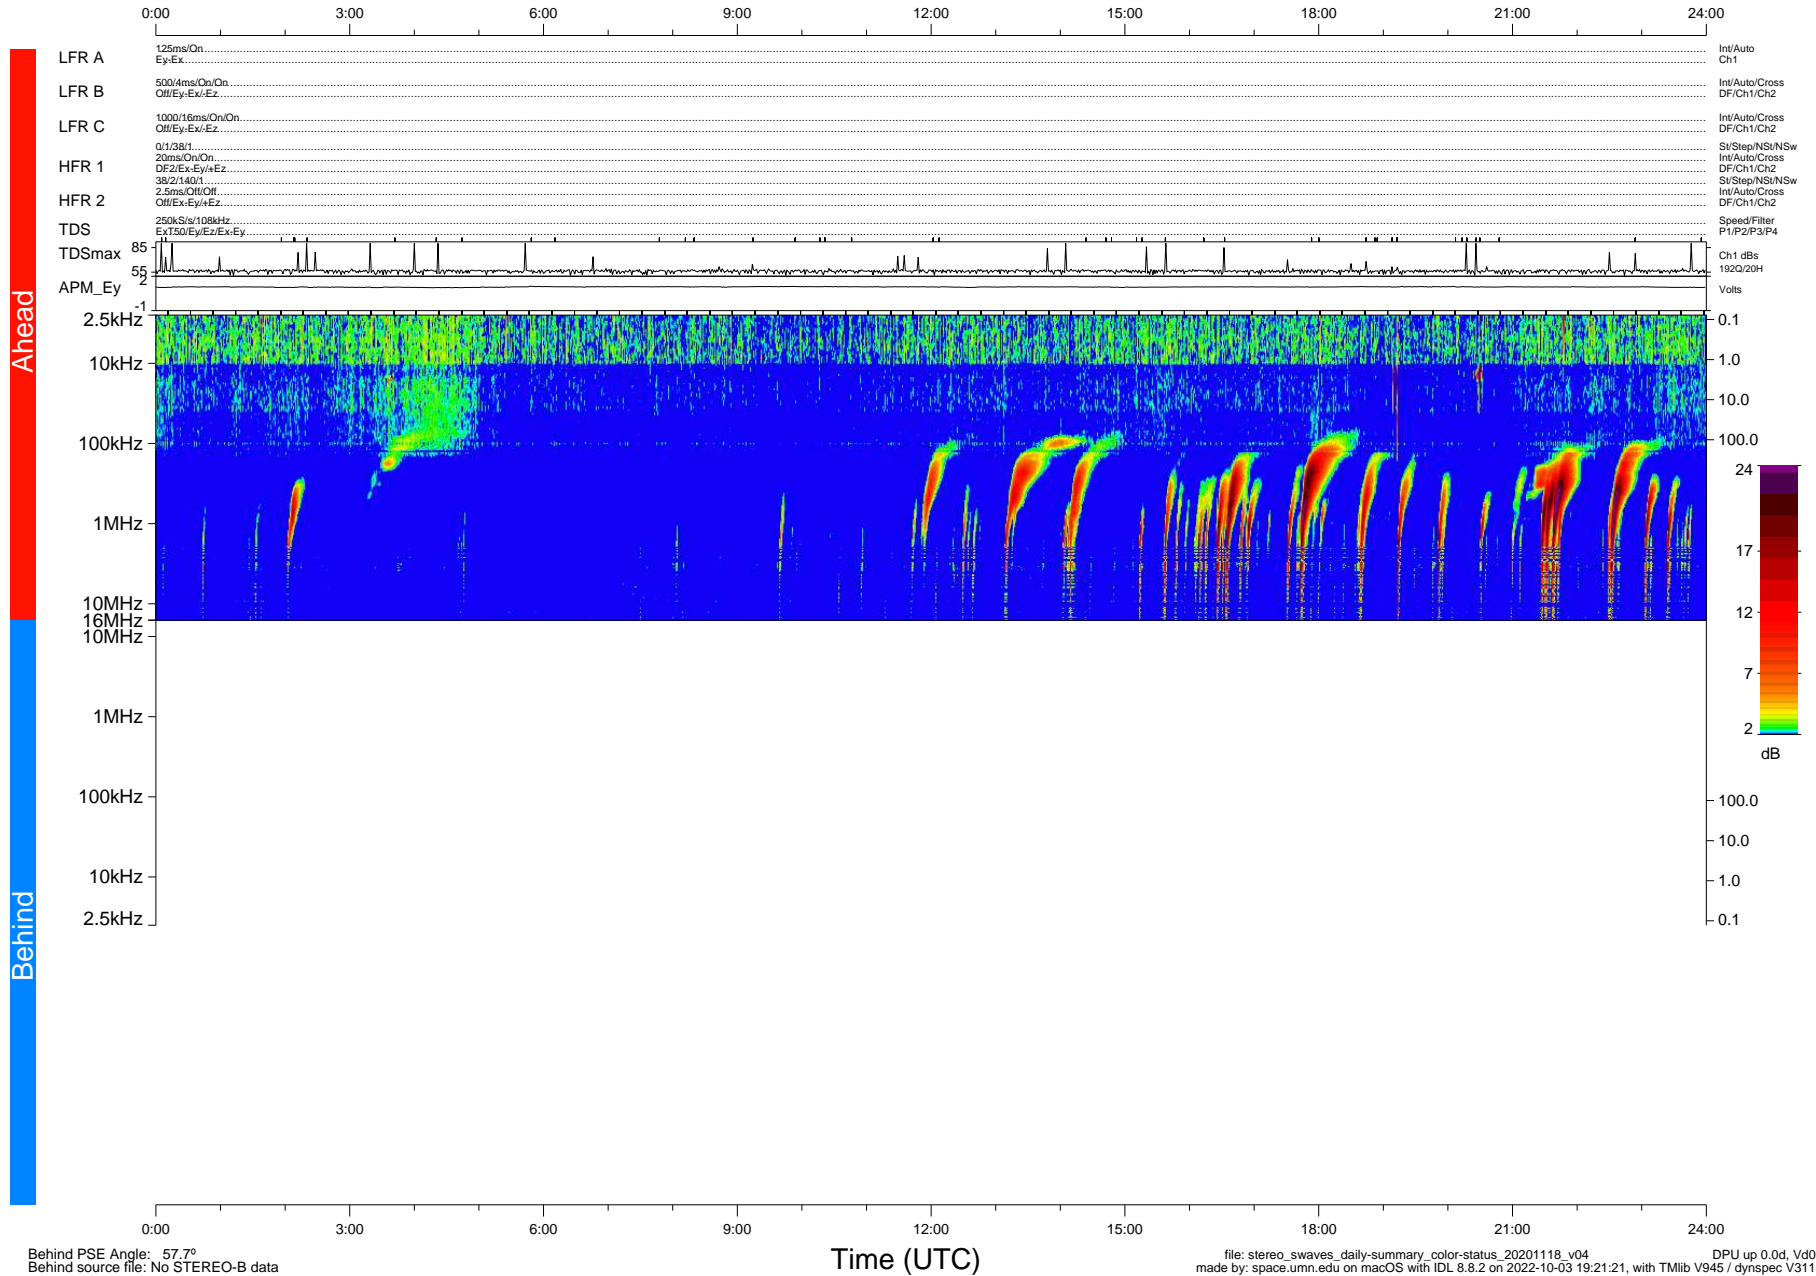

# STEREO/WAVES Daily Summary - 18-Nov-2020 (DOY 323)

Ahead source file: swaves\_ahead\_2020\_323\_1\_05.fin (Recovery: 100.0% HK, 82% Pkts)  
 Ahead PSE Angle: -58.4°

DPU up 1960.9d, V412d32

Behind PSE Angle: 57.7°  
 Behind source file: No STEREO-B data

file: stereo\_swaves\_daily-summary\_color-status\_20201118\_v04  
 made by: space.umn.edu on macOS with IDL 8.8.2 on 2022-10-03 19:21:21, with Tlib V945 / dynspec V311  
 DPU up 0.0d, Vd0