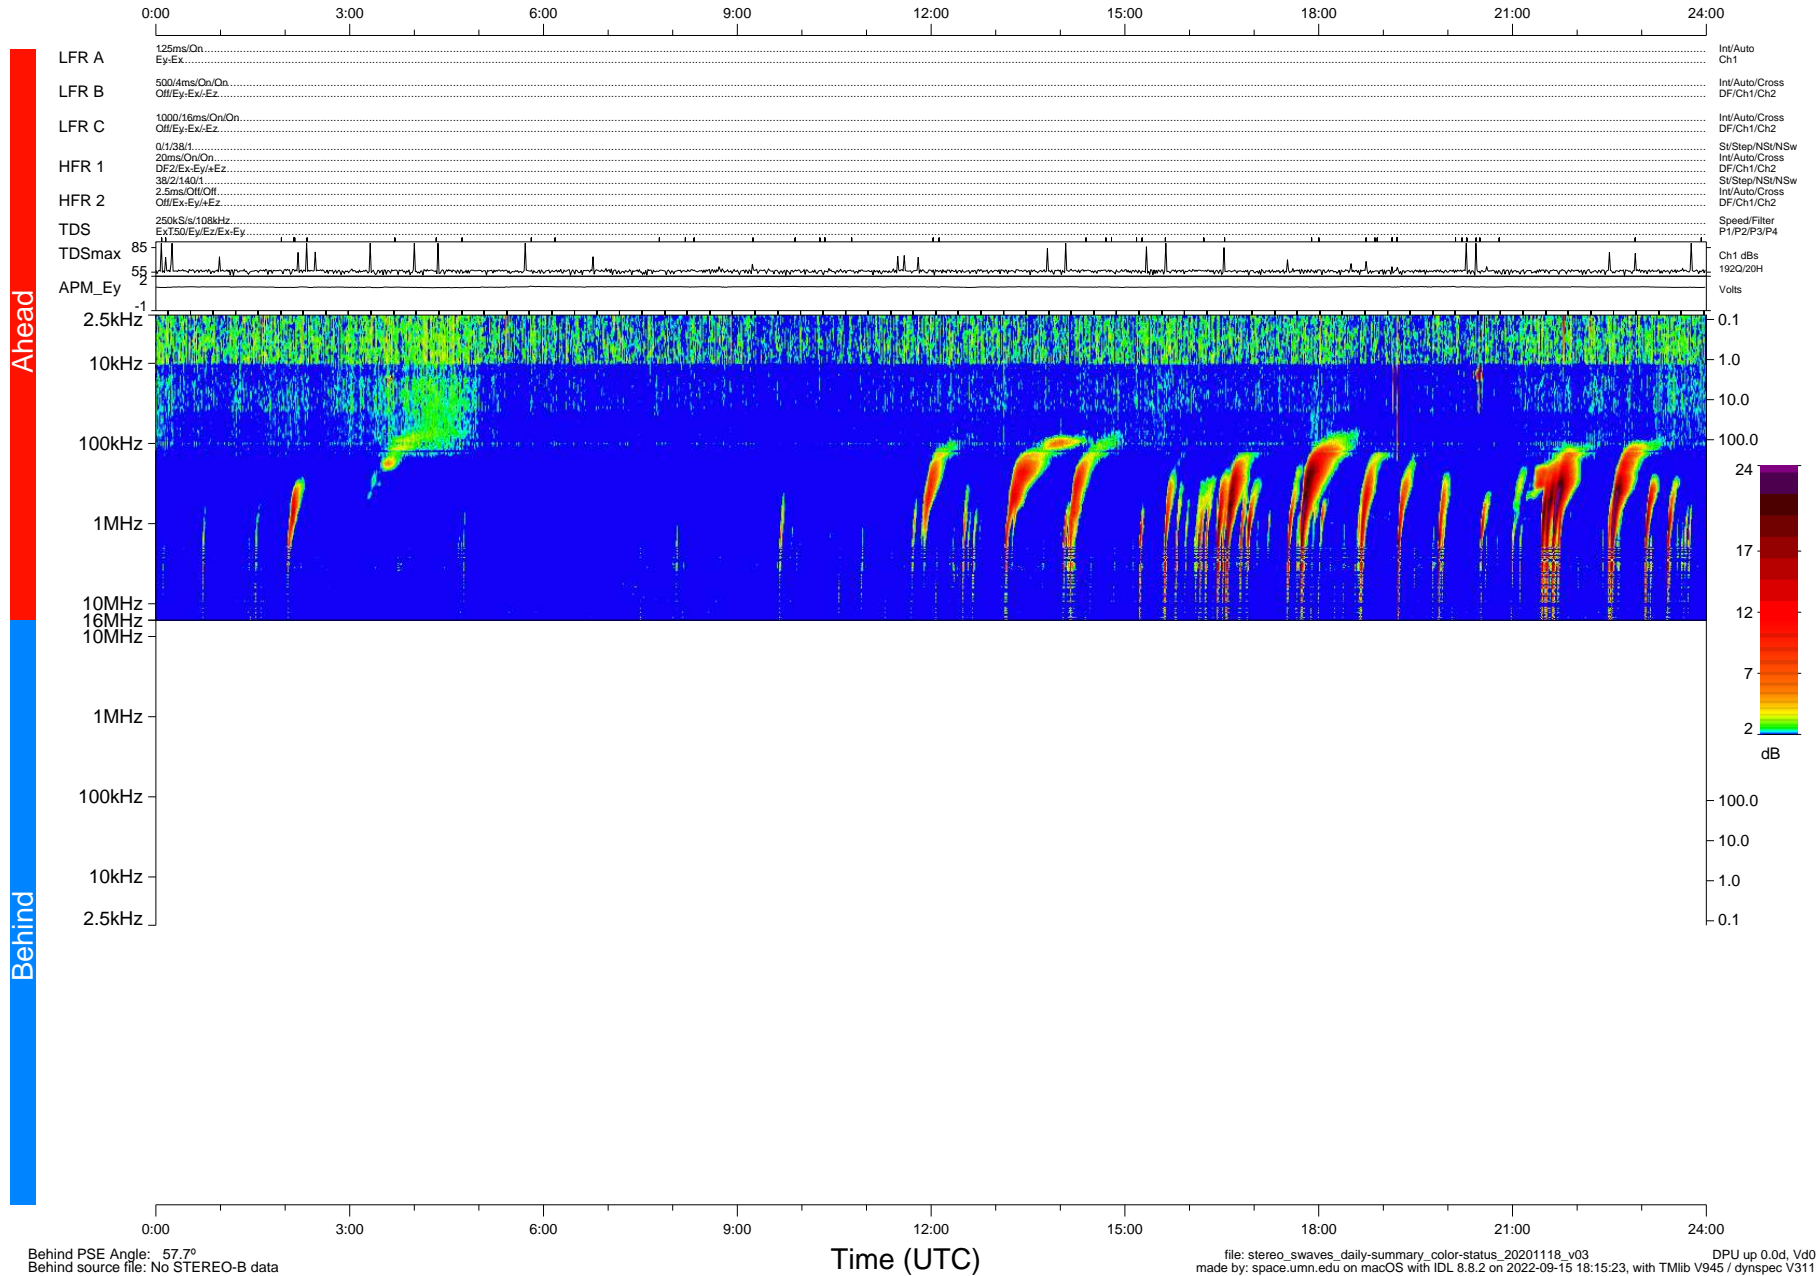

STEREO/WAVES Daily Summary - 18-Nov-2020 (DOY 323)

Ahead source file: swaves_ahead_2020_323_1_05.fin (Recovery: 100.0% HK, 82% Pkts)
 Ahead PSE Angle: -58.4°

DPU up 1960.9d, V412d32

Behind PSE Angle: 57.7°
 Behind source file: No STEREO-B data

file: stereo_swaves_daily-summary_color-status_20201118_v03
 made by: space.umn.edu on macOS with IDL 8.8.2 on 2022-09-15 18:15:23, with Tlib V945 / dynspec V311
 DPU up 0.0d, Vd0