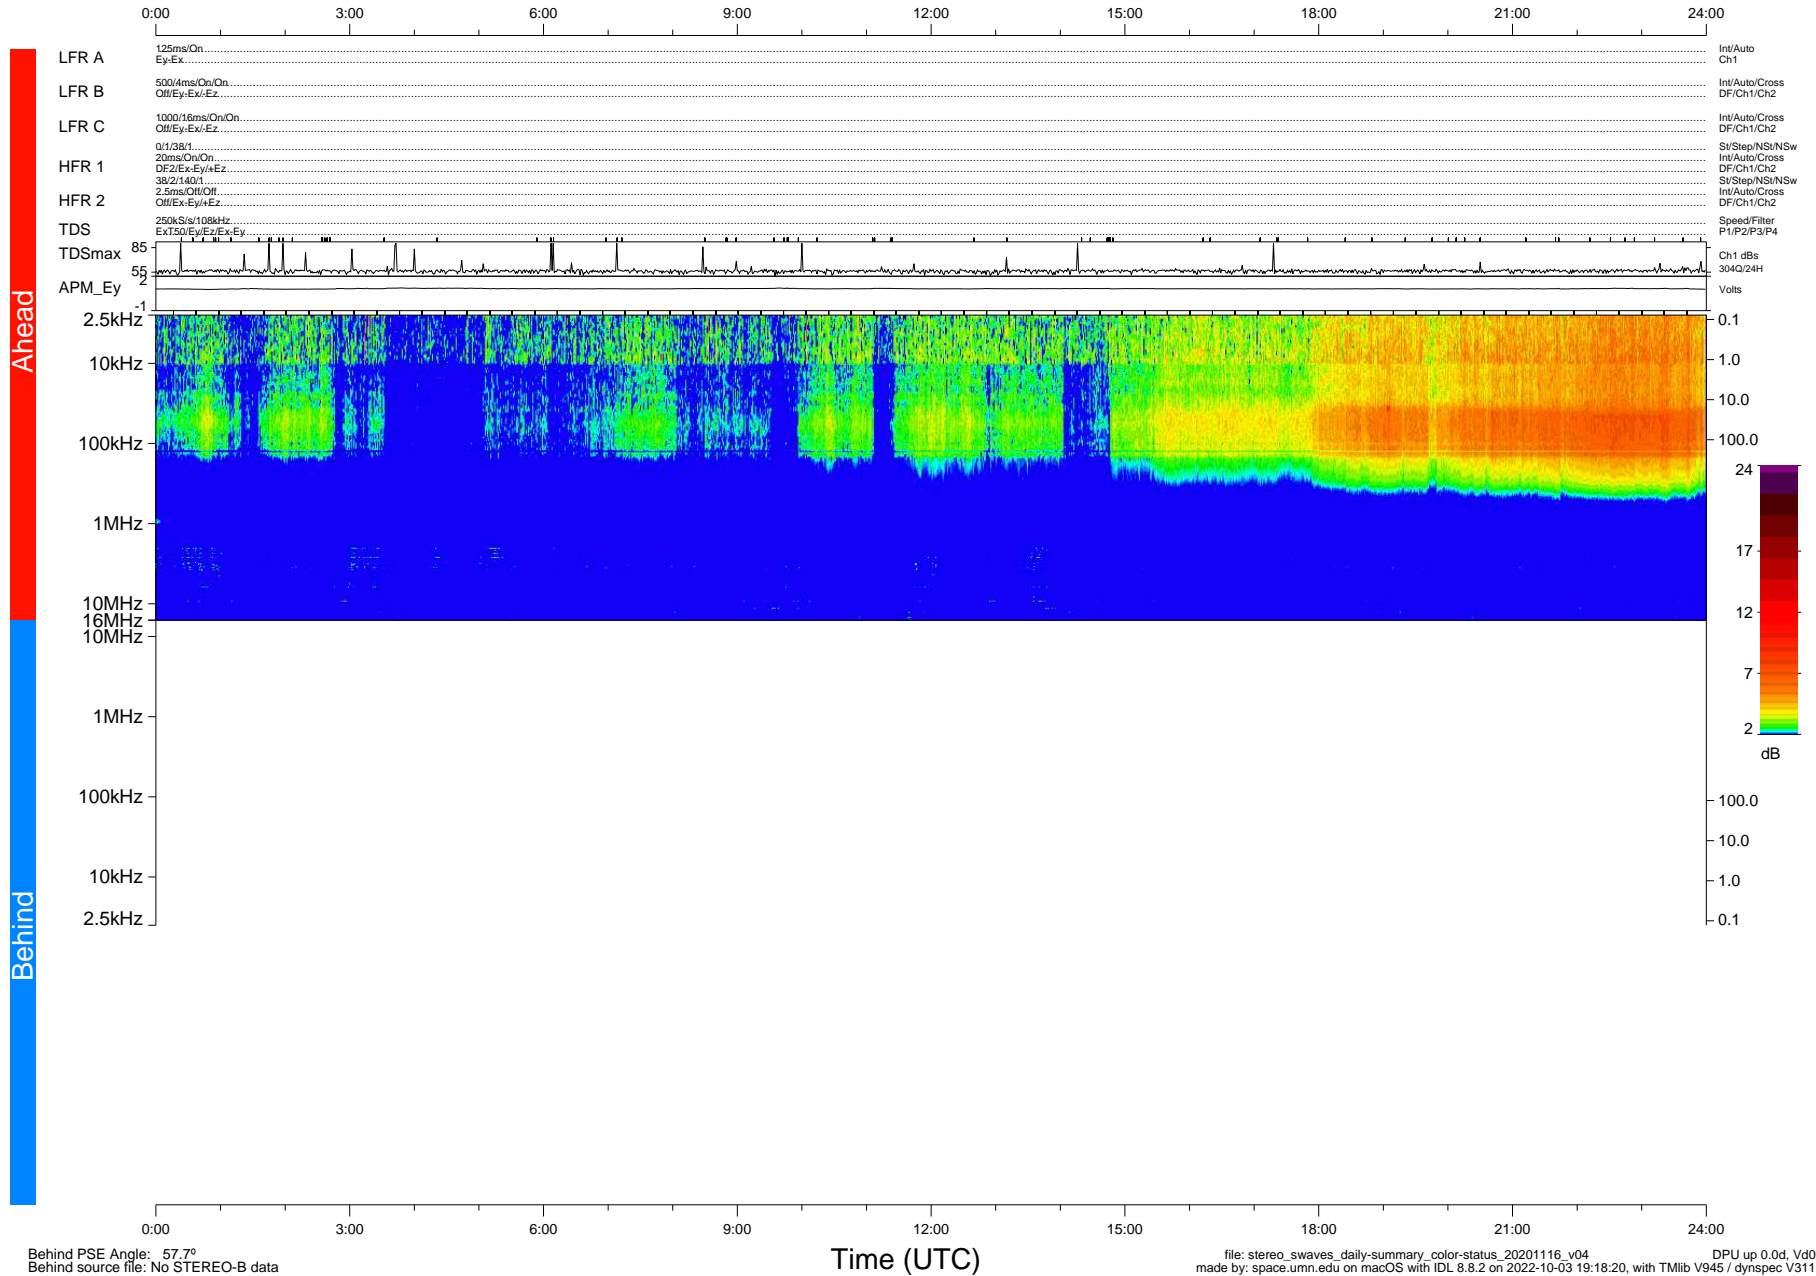

STEREO/WAVES Daily Summary - 16-Nov-2020 (DOY 321)

Ahead source file: swaves_ahead_2020_321_1_05.fin (Recovery: 100.0% HK, 99% Pkts)
 Ahead PSE Angle: -58.5°

DPU up 1958.9d, V412d32

Behind PSE Angle: 57.7°
 Behind source file: No STEREO-B data

file: stereo_swaves_daily-summary_color-status_20201116_v04 DPU up 0.0d, Vd0
 made by: space.umn.edu on macOS with IDL 8.8.2 on 2022-10-03 19:18:20, with Tlib V945 / dynspec V311