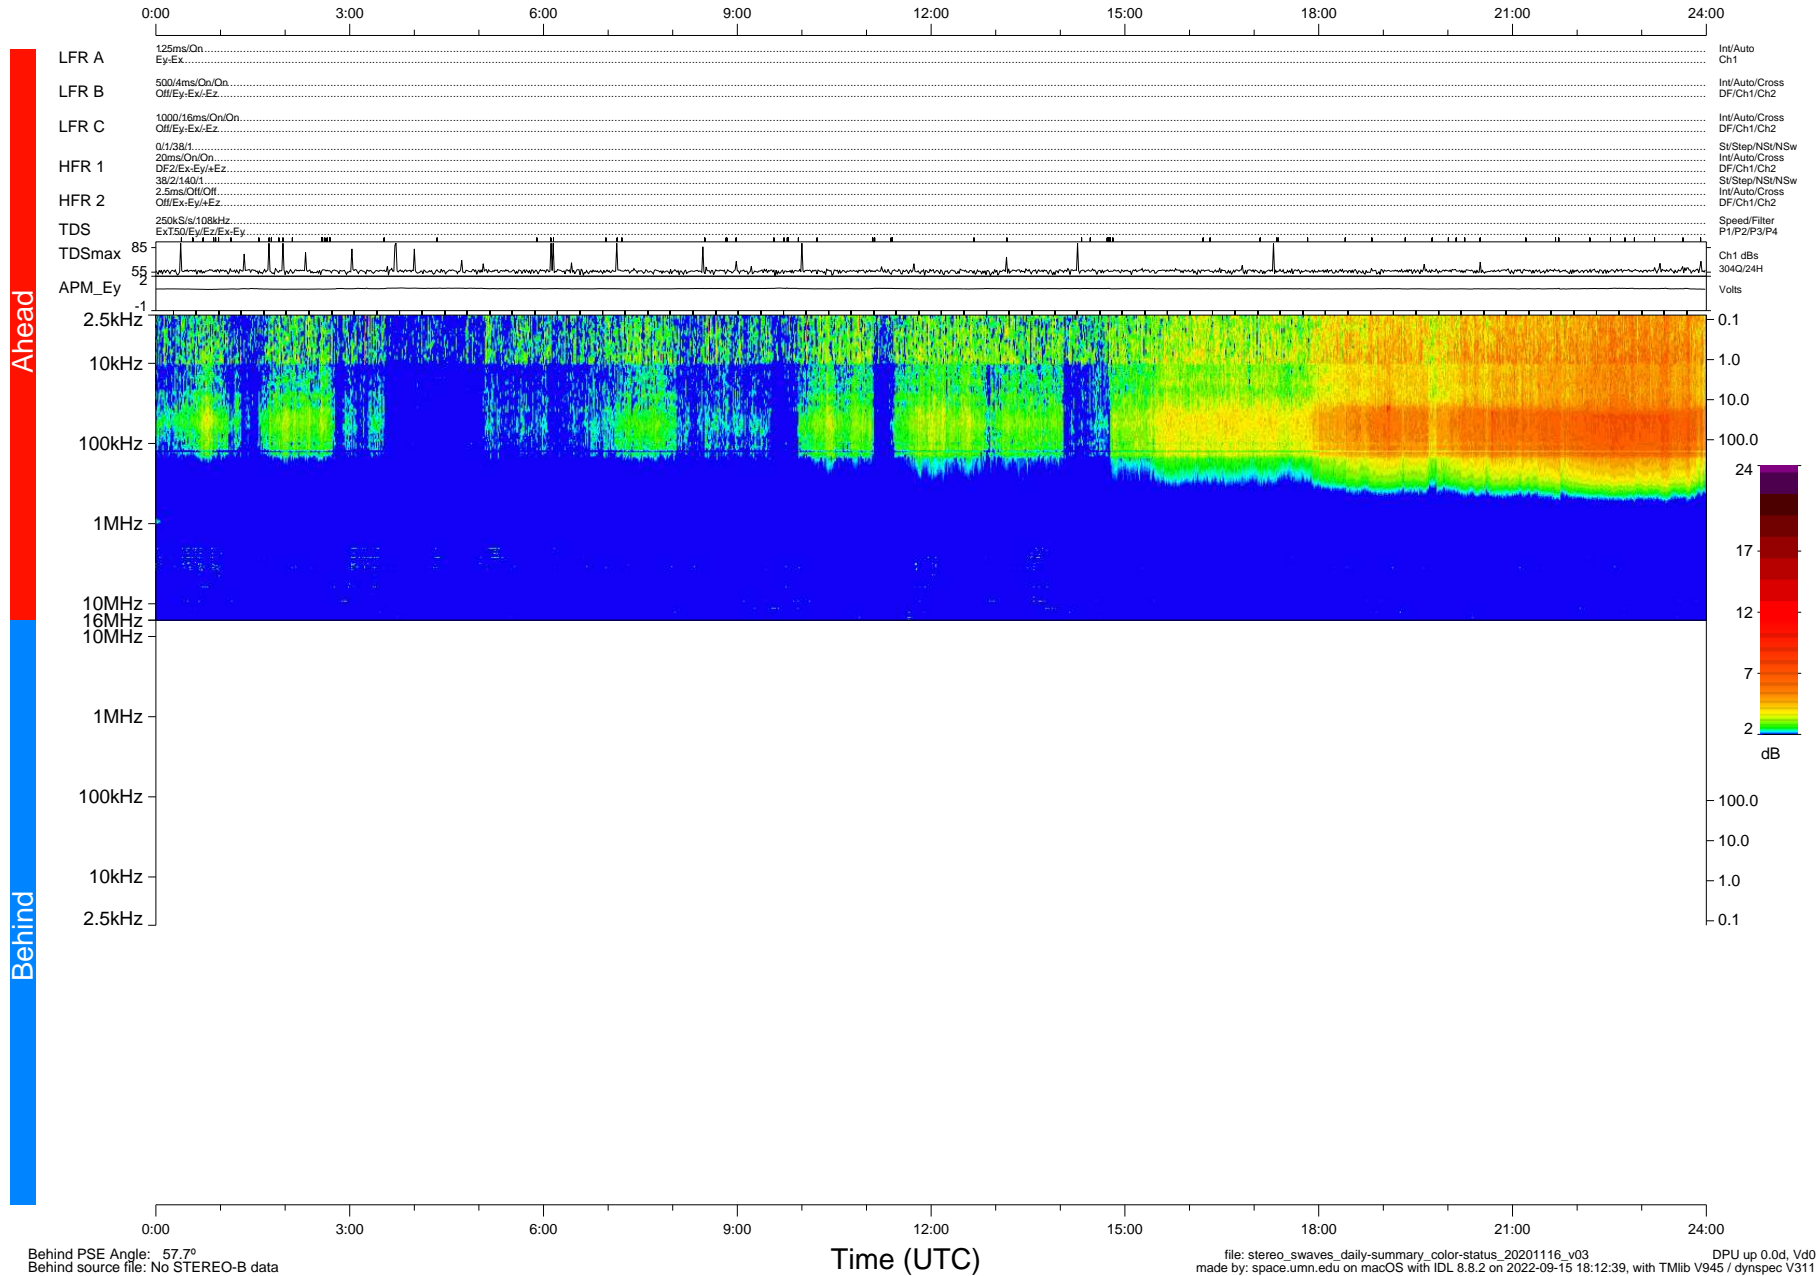

# STEREO/WAVES Daily Summary - 16-Nov-2020 (DOY 321)

Ahead source file: swaves\_ahead\_2020\_321\_1\_05.fin (Recovery: 100.0% HK, 99% Pkts)  
 Ahead PSE Angle: -58.5°

DPU up 1958.9d, V412d32

Behind PSE Angle: 57.7°  
 Behind source file: No STEREO-B data

file: stereo\_swaves\_daily-summary\_color-status\_20201116\_v03 DPU up 0.0d, Vd0  
 made by: space.umn.edu on macOS with IDL 8.8.2 on 2022-09-15 18:12:39, with Tlib V945 / dynspec V311