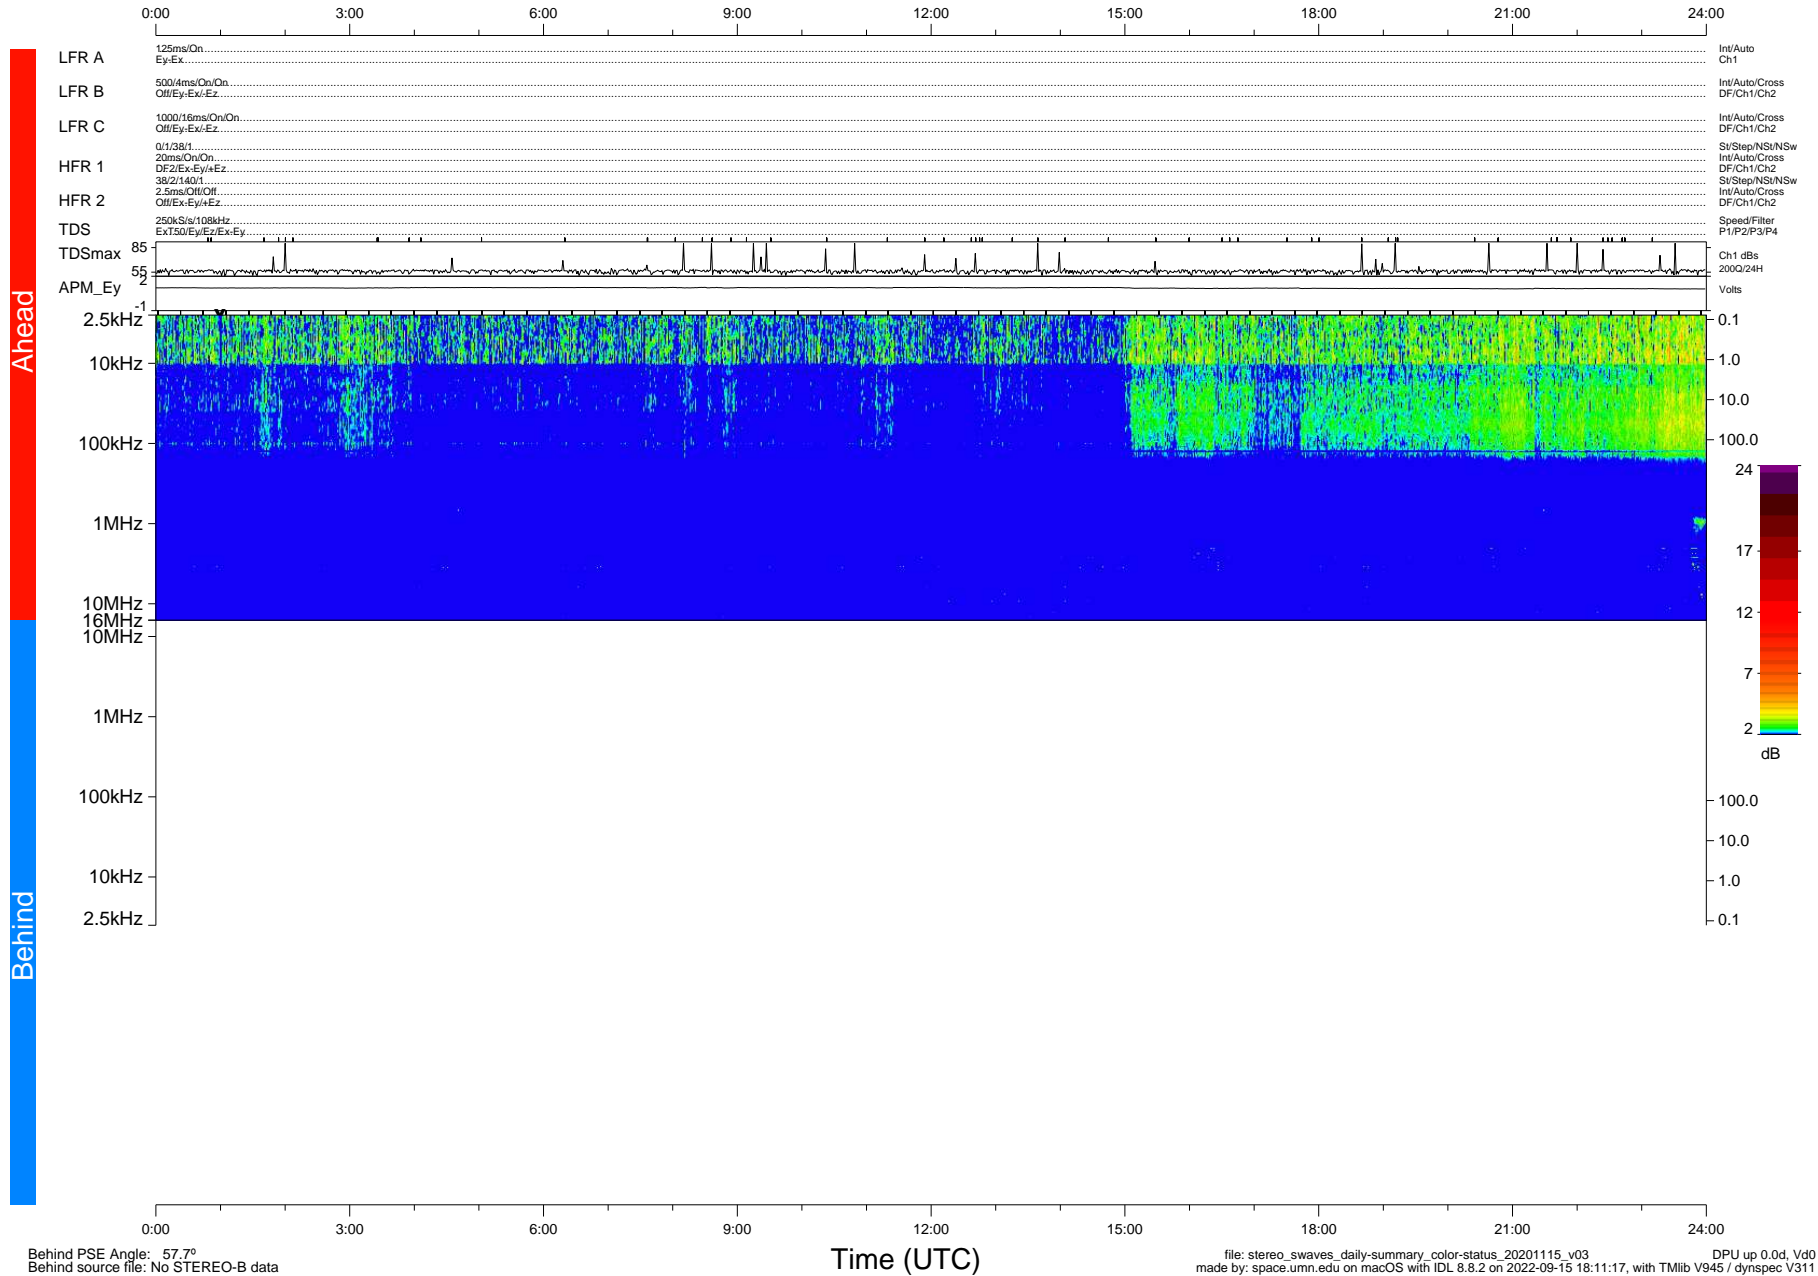

STEREO/WAVES Daily Summary - 15-Nov-2020 (DOY 320)

Ahead source file: swaves_ahead_2020_320_1_05.fin (Recovery: 100.0% HK, 84% Pkts)
Ahead PSE Angle: -58.6°

DPU up 1957.9d, V412d32

Behind PSE Angle: 57.7°
Behind source file: No STEREO-B data