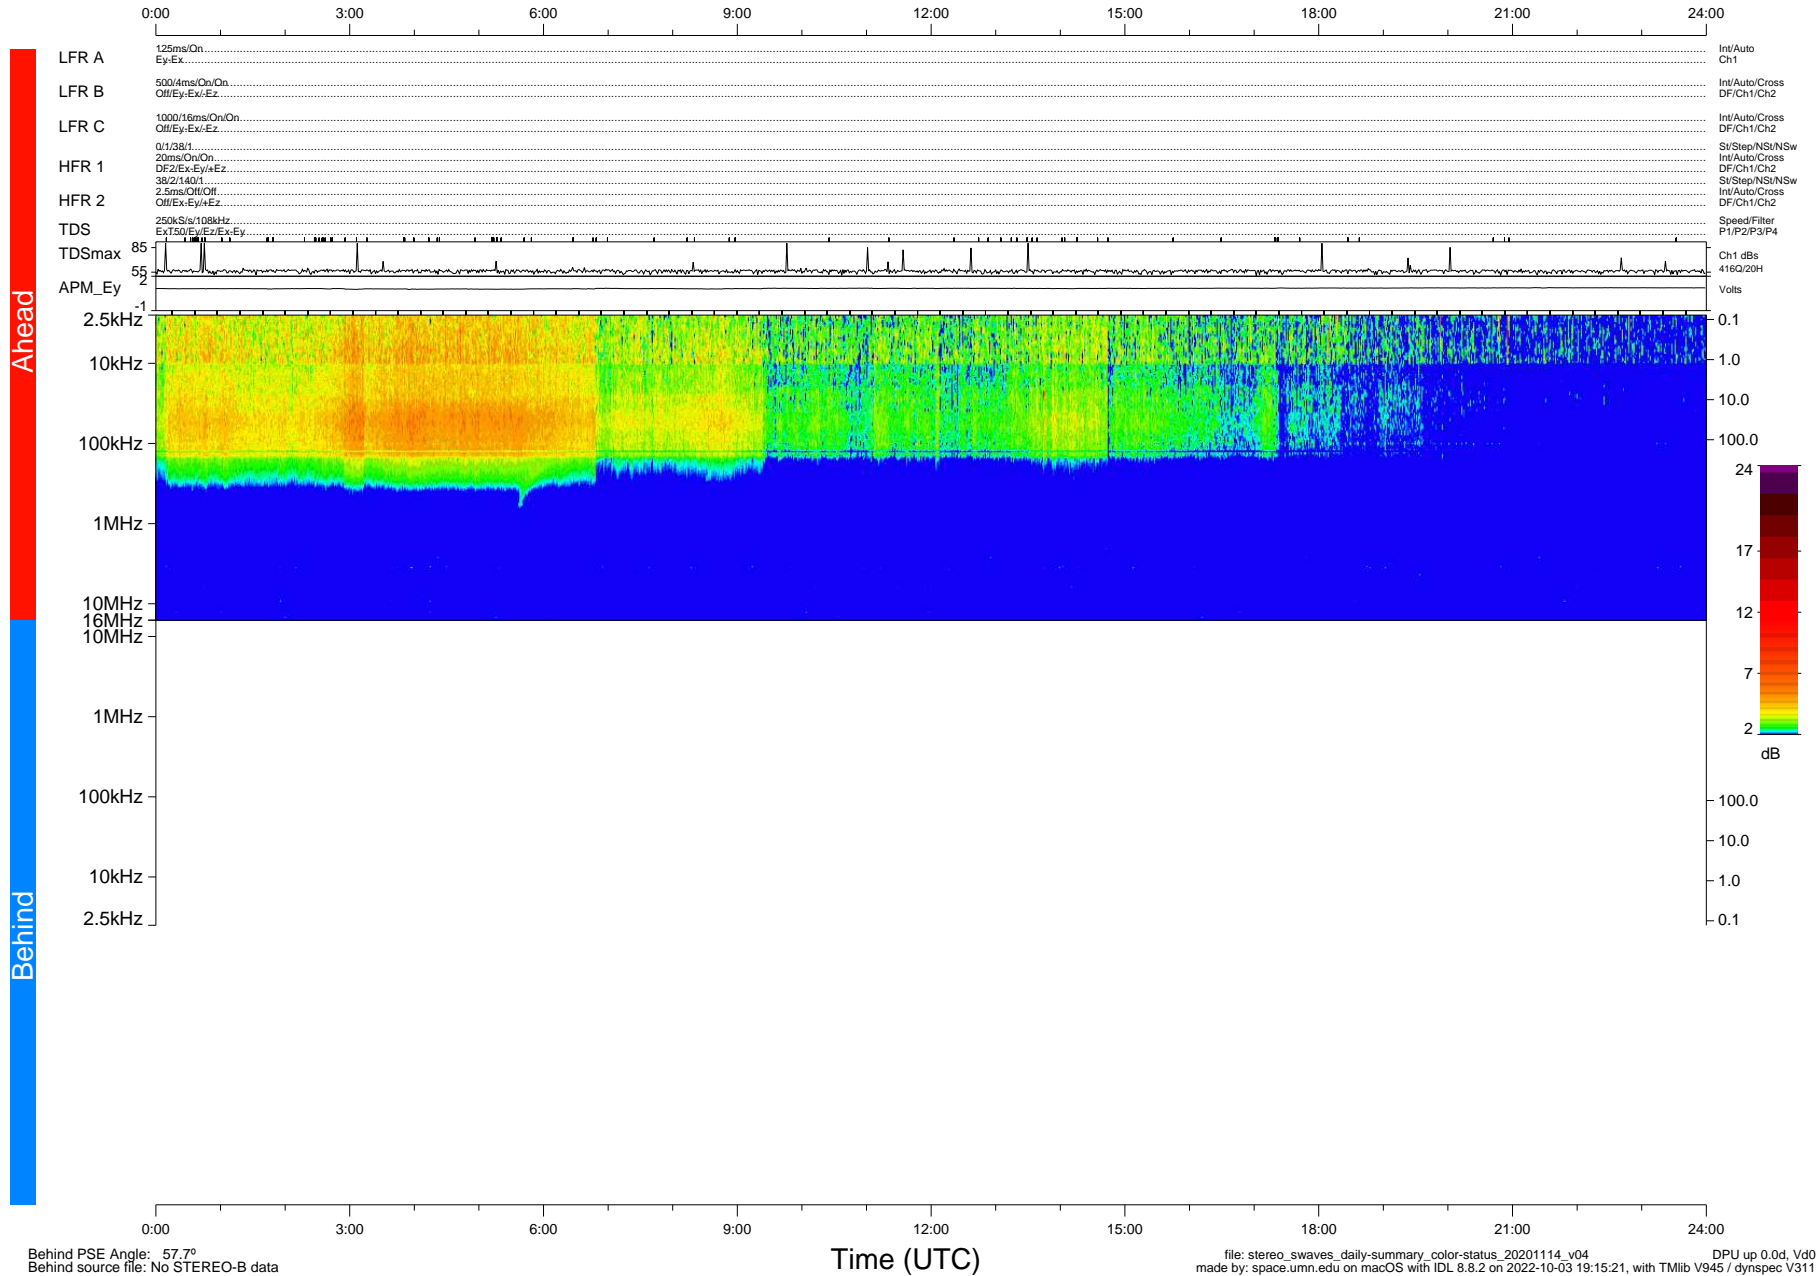

STEREO/WAVES Daily Summary - 14-Nov-2020 (DOY 319)

Ahead source file: swaves_ahead_2020_319_1_05.fin (Recovery: 100.0% HK, 115% Pkts)
 Ahead PSE Angle: -58.6°

DPU up 1956.9d, V412d32

Behind PSE Angle: 57.7°
 Behind source file: No STEREO-B data

file: stereo_swaves_daily-summary_color-status_20201114_v04
 made by: space.umn.edu on macOS with IDL 8.8.2 on 2022-10-03 19:15:21, with Tlib V945 / dynspec V311
 DPU up 0.0d, Vd0