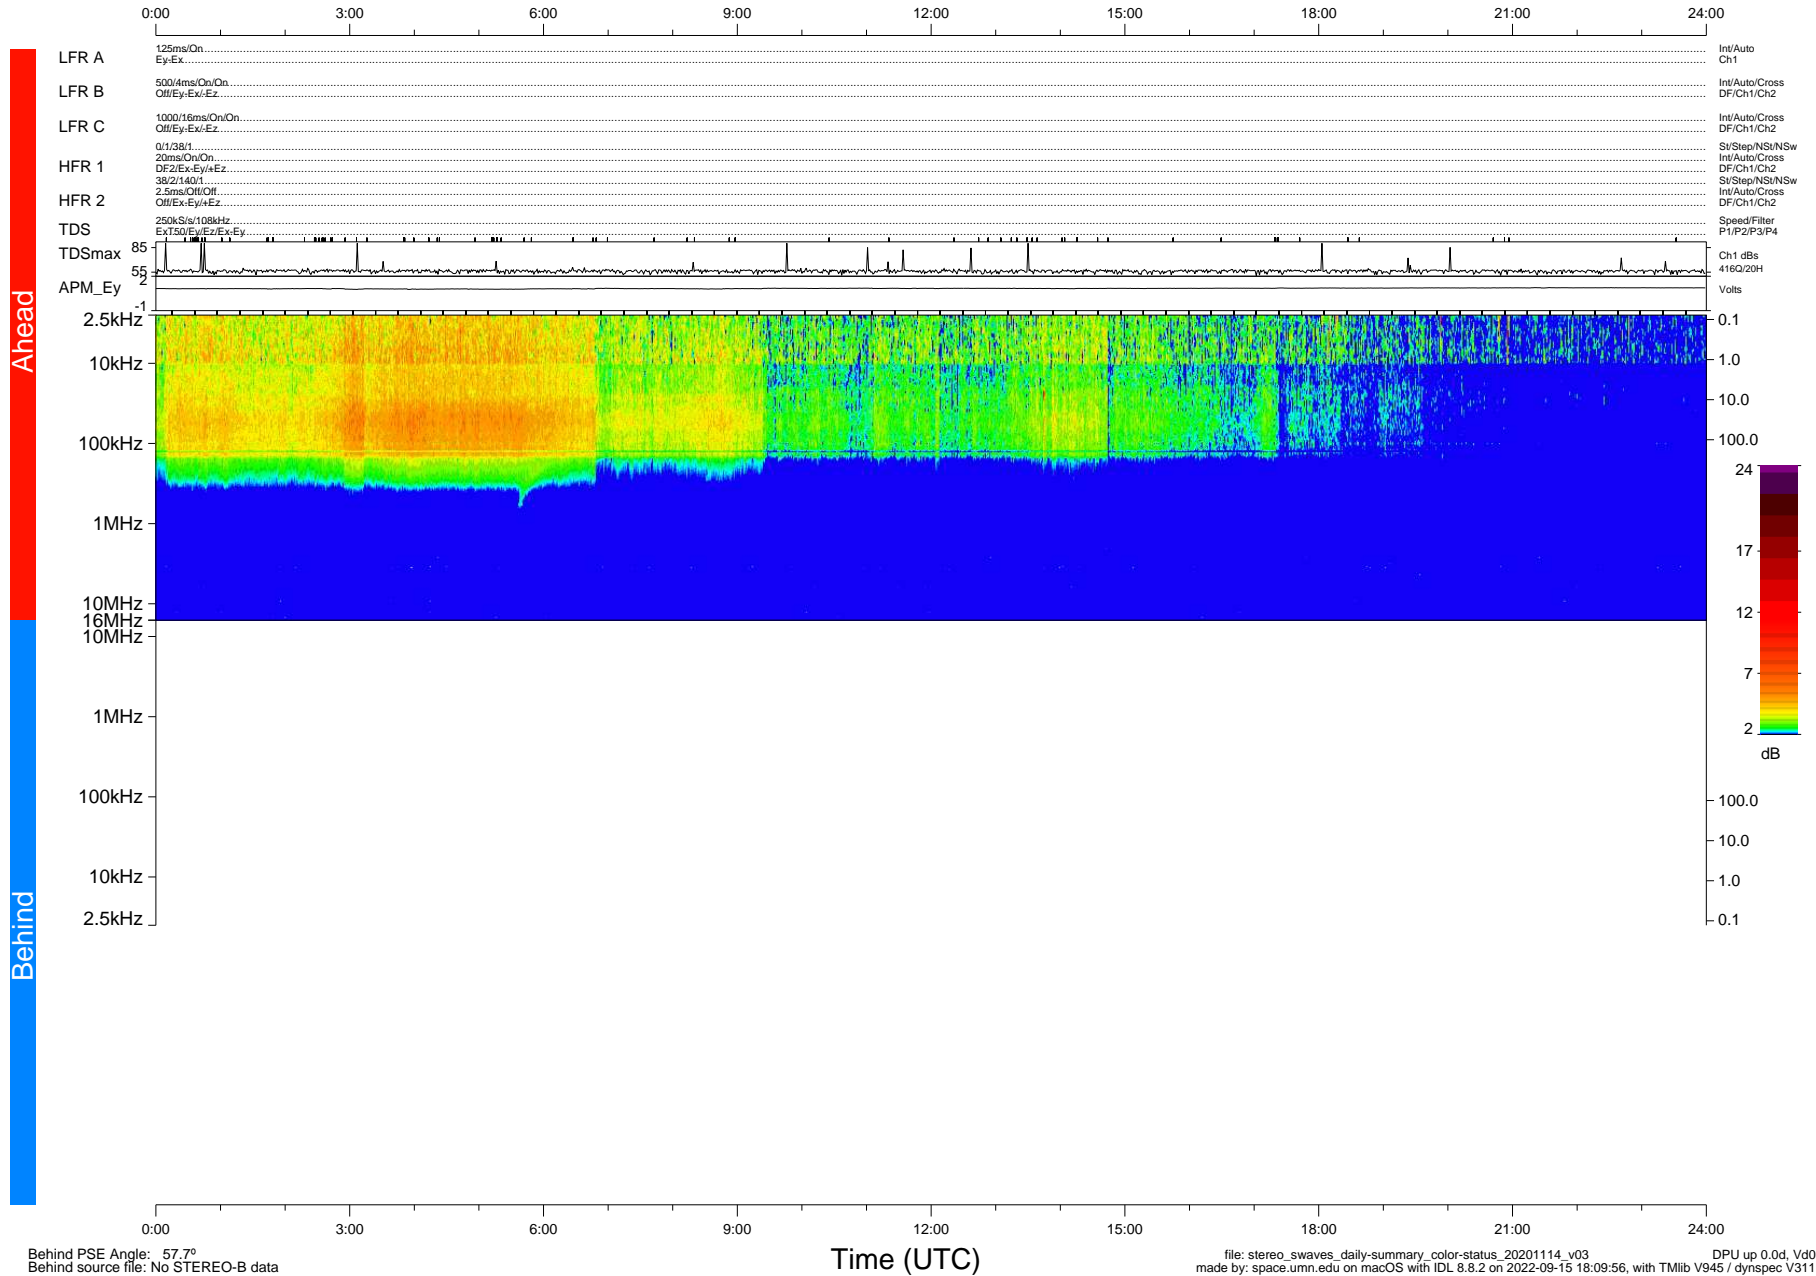

# STEREO/WAVES Daily Summary - 14-Nov-2020 (DOY 319)

Ahead source file: swaves\_ahead\_2020\_319\_1\_05.fin (Recovery: 100.0% HK, 115% Pkts)  
 Ahead PSE Angle: -58.6°

DPU up 1956.9d, V412d32

Behind PSE Angle: 57.7°  
 Behind source file: No STEREO-B data

file: stereo\_swaves\_daily-summary\_color-status\_20201114\_v03 DPU up 0.0d, V40  
 made by: space.umn.edu on macOS with IDL 8.8.2 on 2022-09-15 18:09:56, with Tlib V945 / dynspec V311