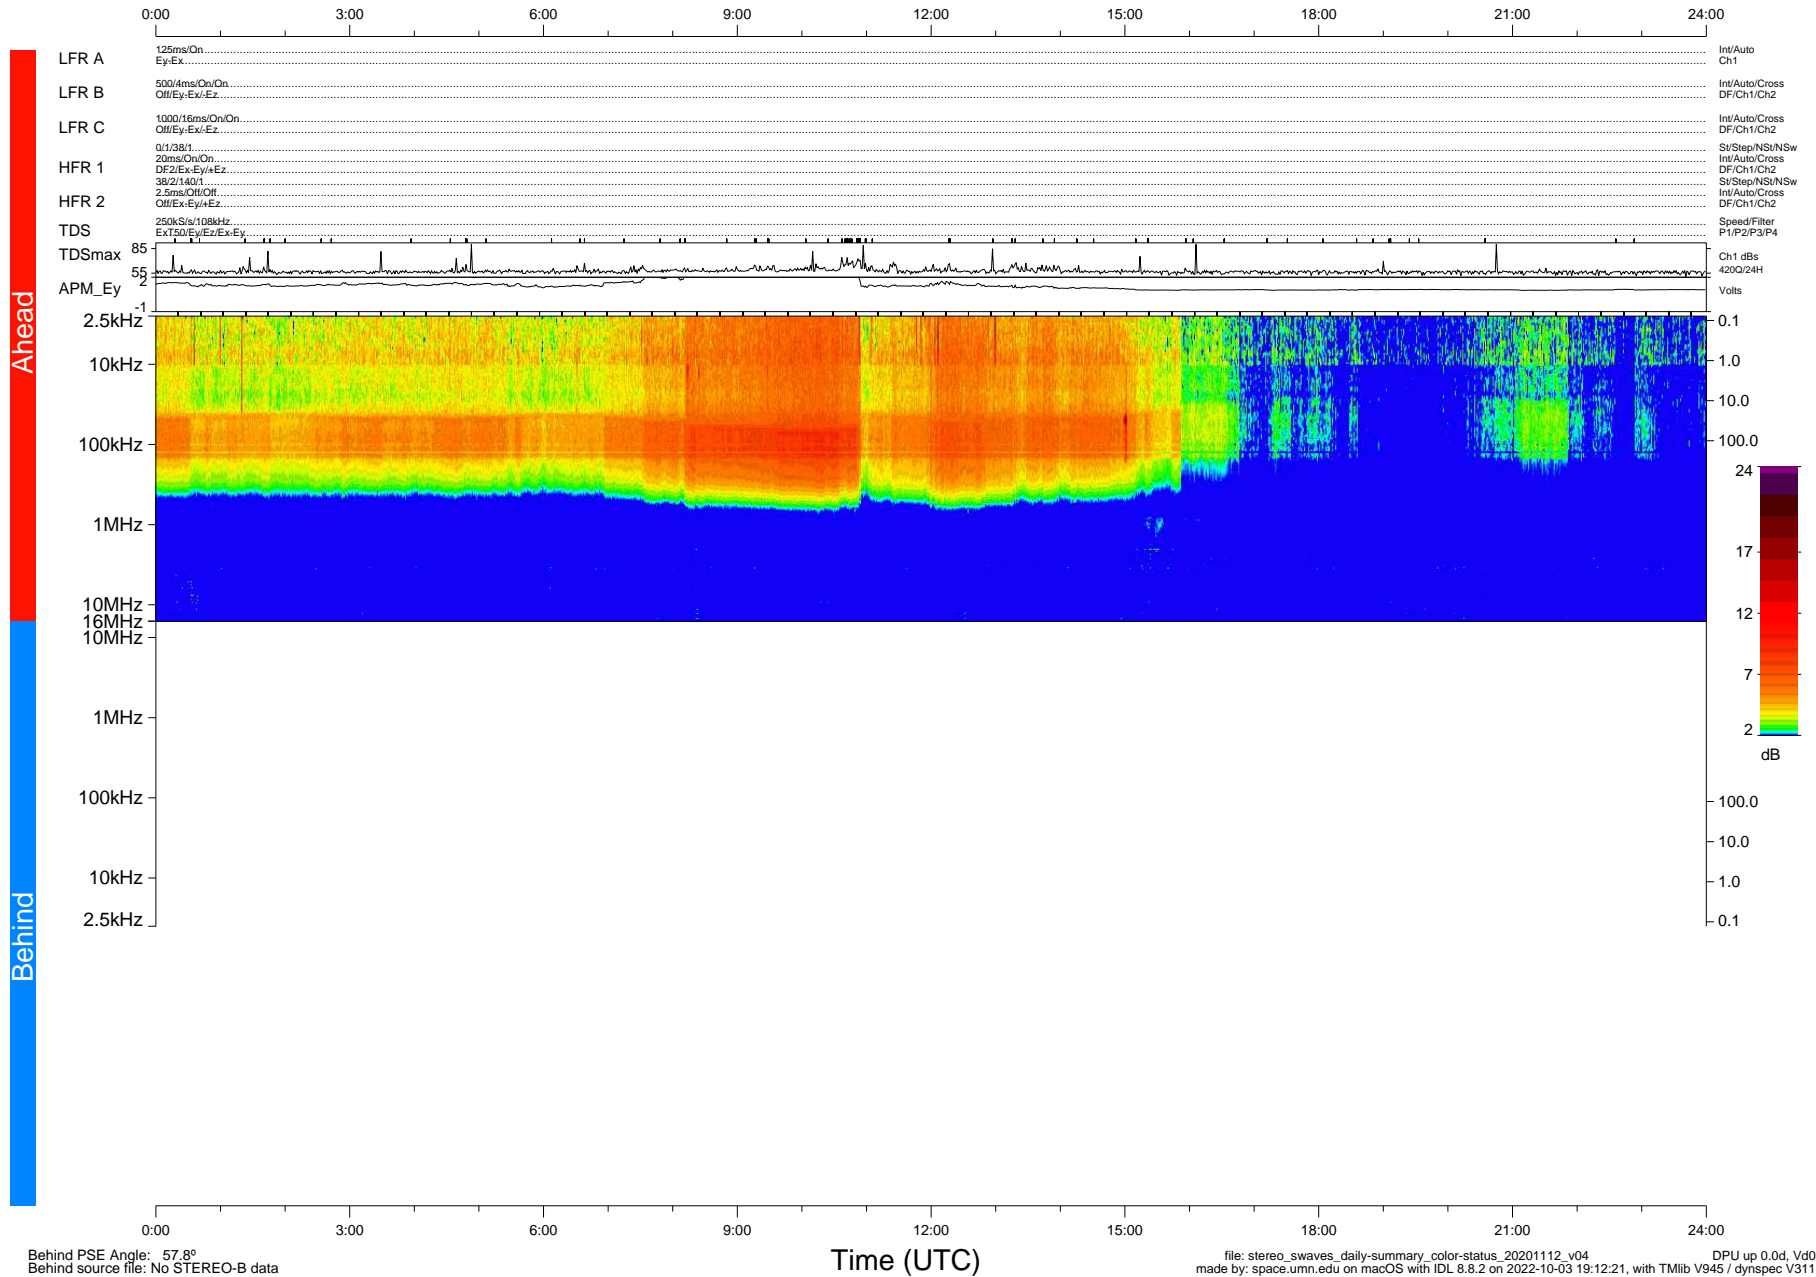

STEREO/WAVES Daily Summary - 12-Nov-2020 (DOY 317)

Ahead source file: swaves_ahead_2020_317_1_05.fin (Recovery: 100.0% HK, 116% Pkts)
 Ahead PSE Angle: -58.6°

DPU up 1954.9d, V412d32

Behind PSE Angle: 57.8°
 Behind source file: No STEREO-B data

file: stereo_swaves_daily-summary_color-status_20201112_v04
 made by: space.umn.edu on macOS with IDL 8.8.2 on 2022-10-03 19:12:21, with Tlib V945 / dynspec V311
 DPU up 0.0d, Vd0