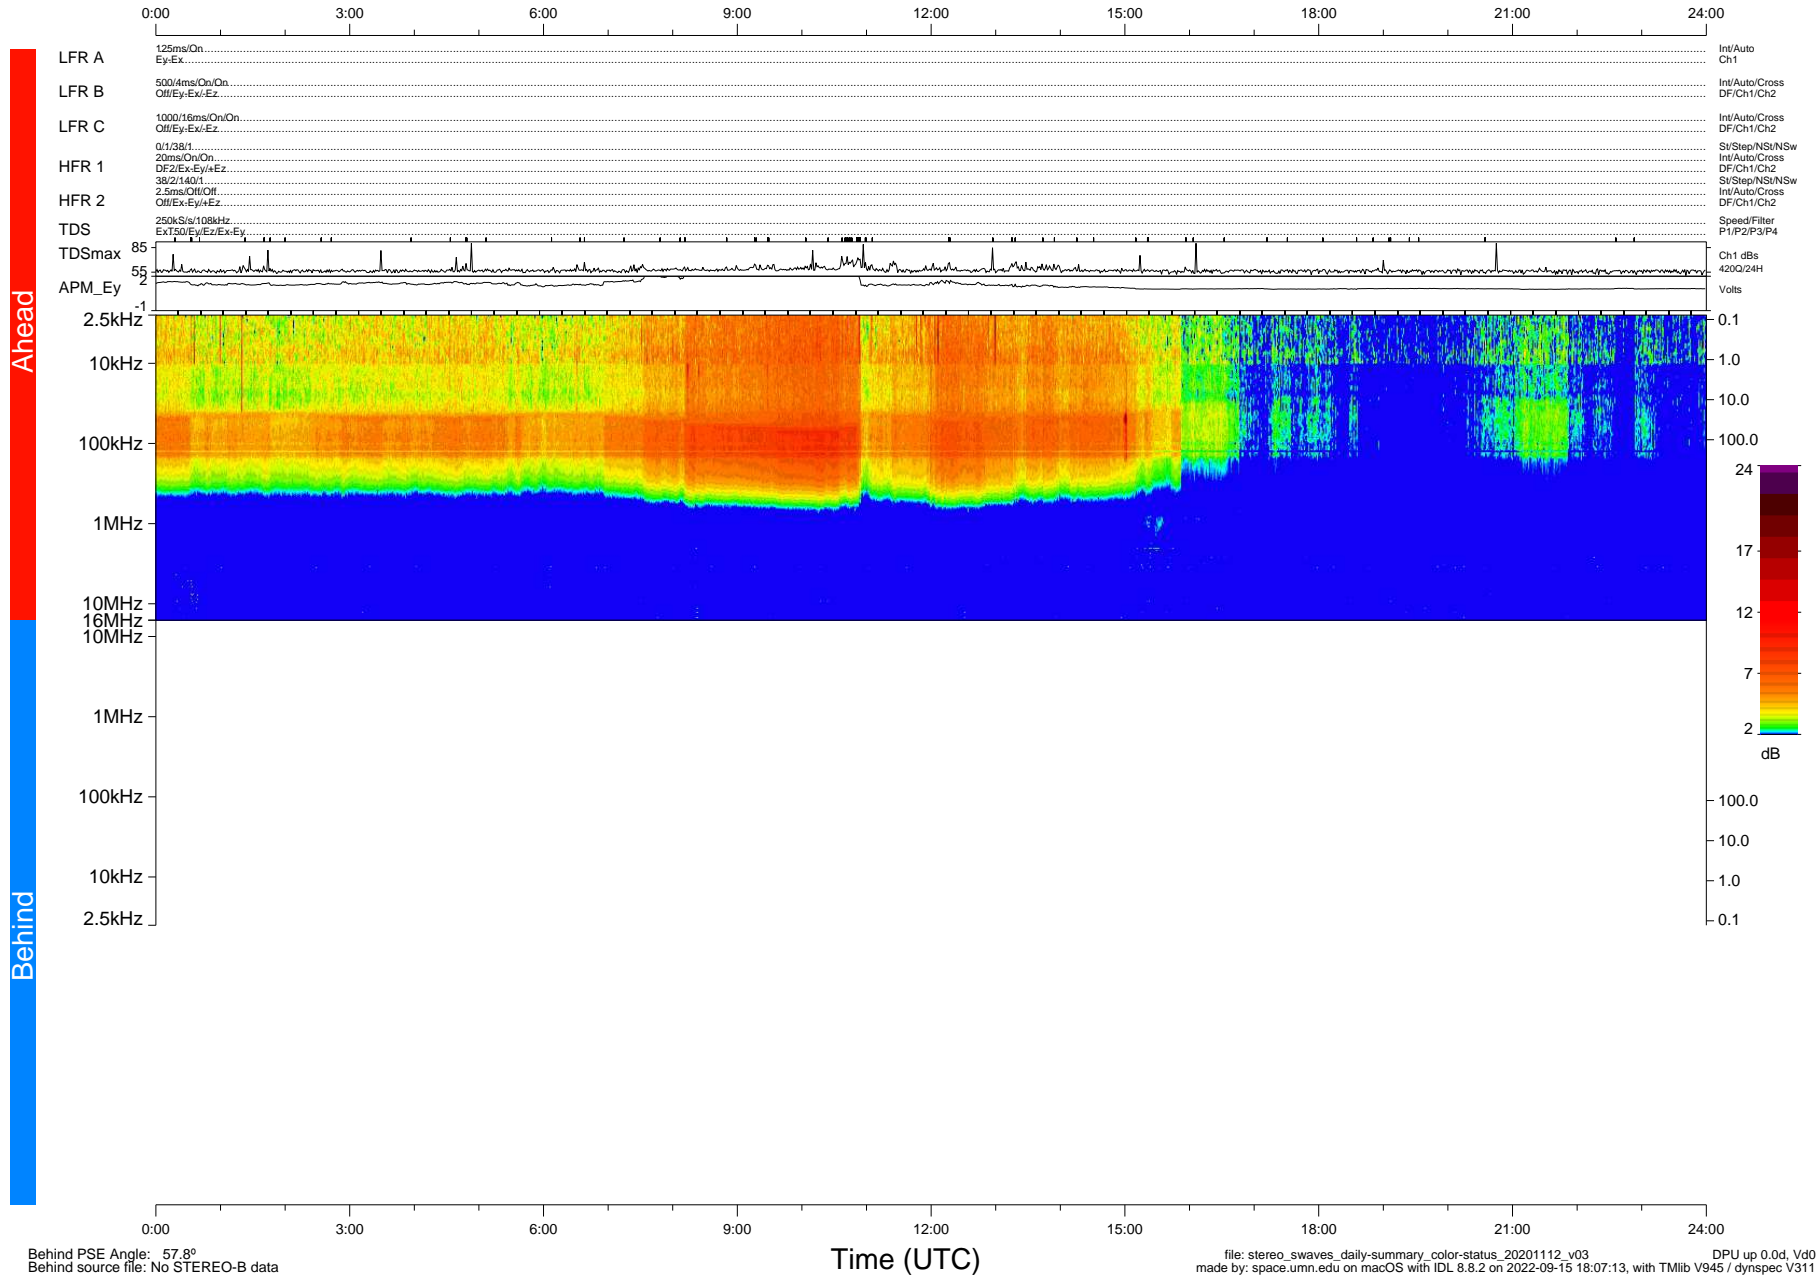

STEREO/WAVES Daily Summary - 12-Nov-2020 (DOY 317)

Ahead source file: swaves_ahead_2020_317_1_05.fin (Recovery: 100.0% HK, 116% Pkts)
 Ahead PSE Angle: -58.6°

DPU up 1954.9d, V412d32

Behind PSE Angle: 57.8°
 Behind source file: No STEREO-B data

file: stereo_swaves_daily-summary_color-status_20201112_v03
 made by: space.umn.edu on macOS with IDL 8.8.2 on 2022-09-15 18:07:13, with Tlib V945 / dynspec V311
 DPU up 0.0d, Vd0