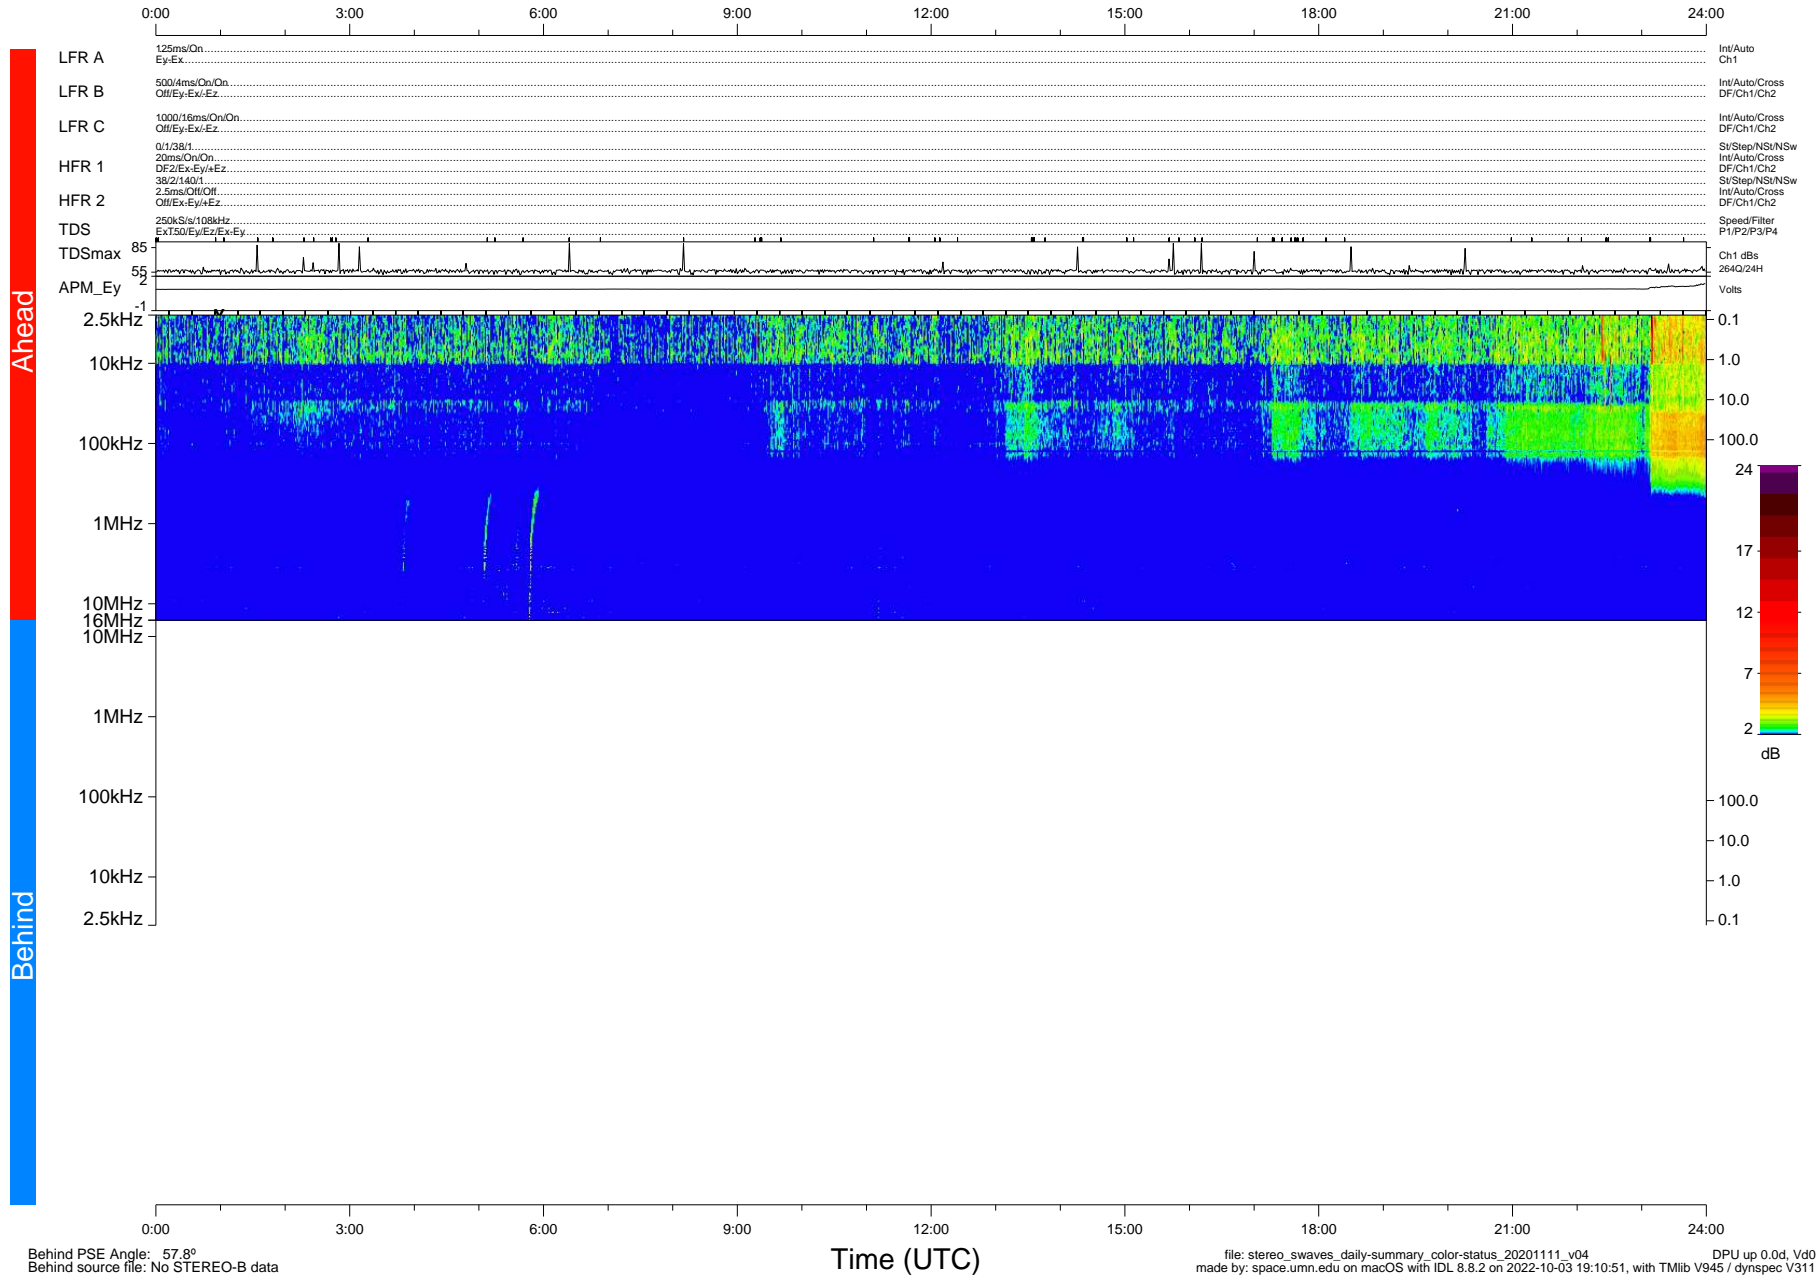

# STEREO/WAVES Daily Summary - 11-Nov-2020 (DOY 316)

Ahead source file: swaves\_ahead\_2020\_316\_1\_05.fin (Recovery: 100.0% HK, 94% Pkts)  
 Ahead PSE Angle: -58.7°

DPU up 1953.9d, V412d32

Behind PSE Angle: 57.8°  
 Behind source file: No STEREO-B data

file: stereo\_swaves\_daily-summary\_color-status\_20201111\_v04 DPU up 0.0d, Vd0  
 made by: space.umn.edu on macOS with IDL 8.8.2 on 2022-10-03 19:10:51, with Tlib V945 / dynspec V311