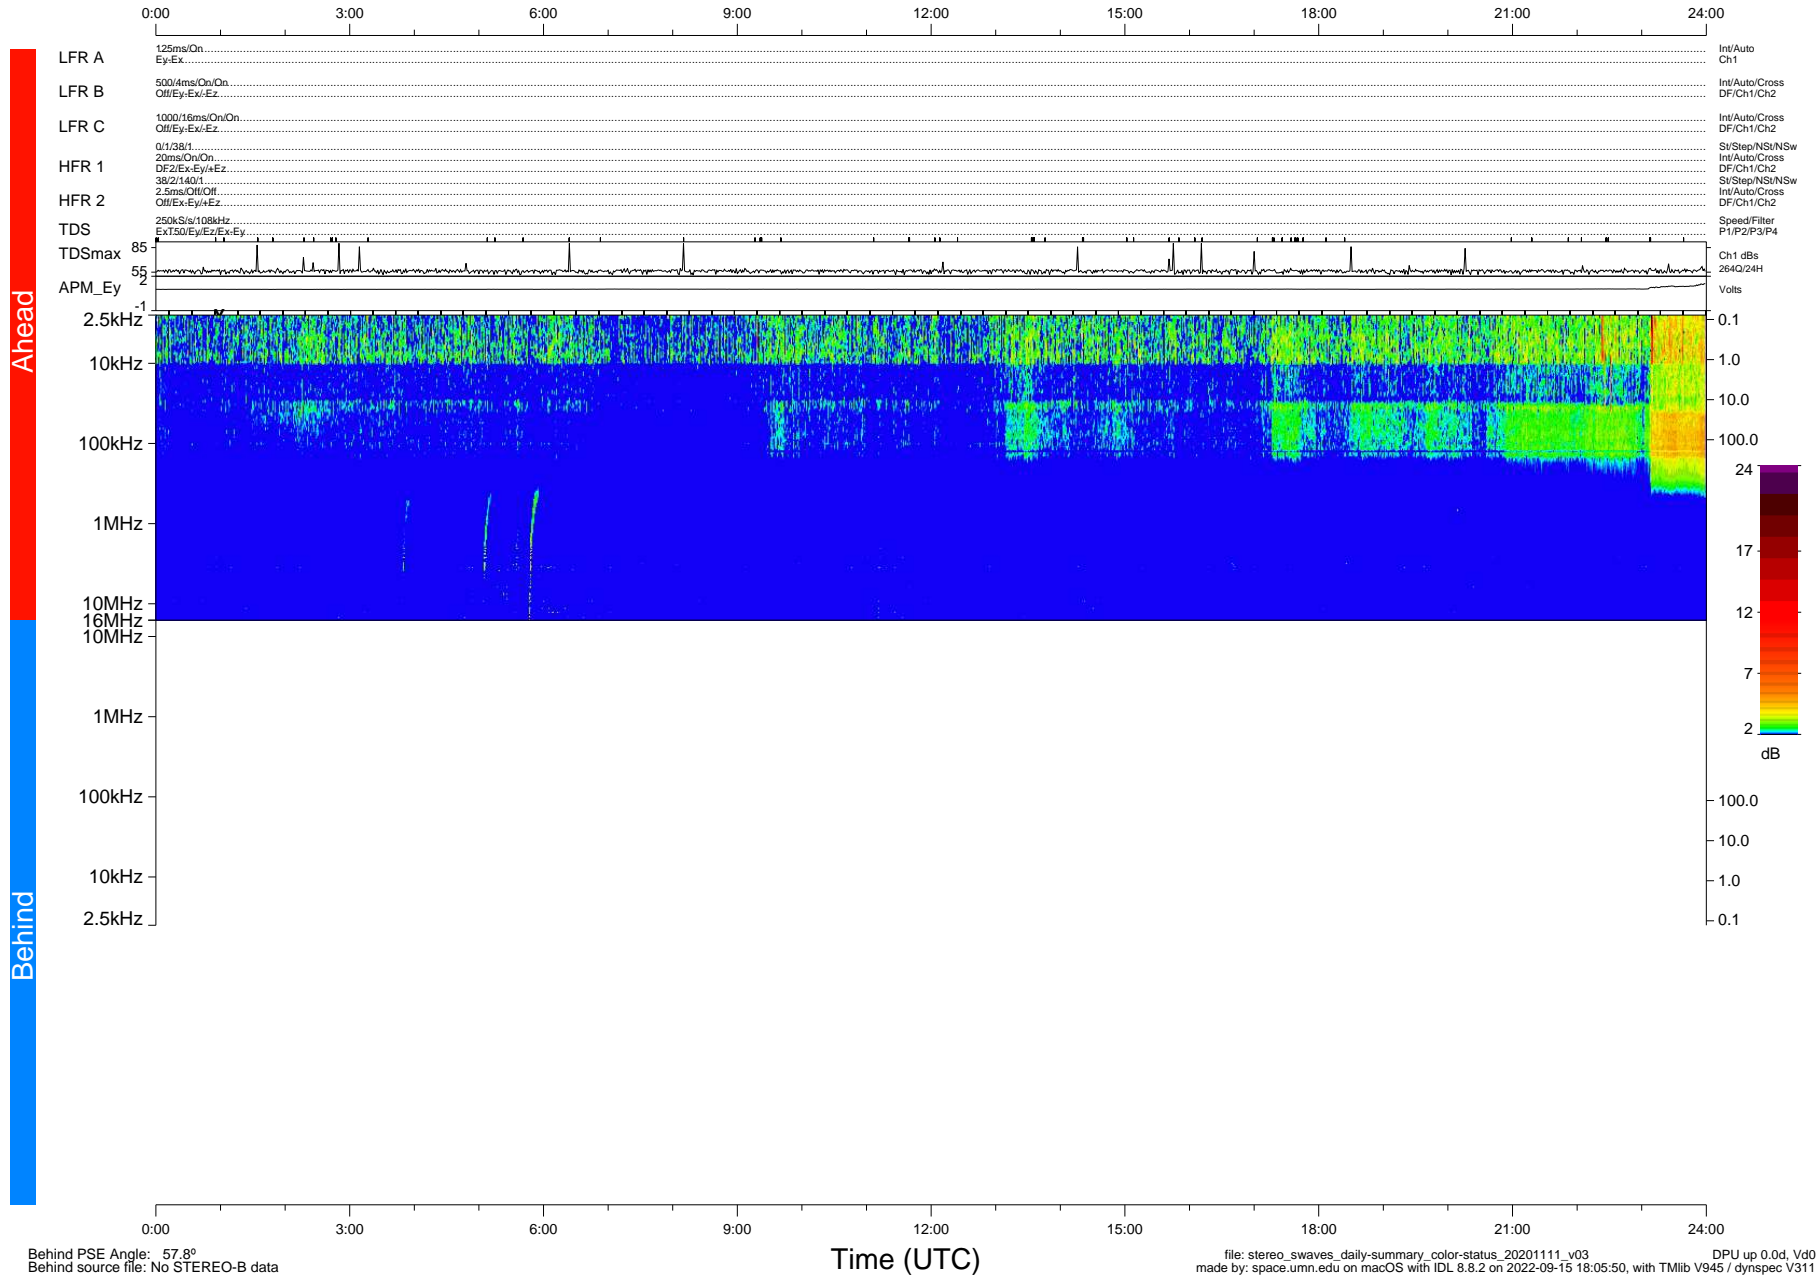

# STEREO/WAVES Daily Summary - 11-Nov-2020 (DOY 316)

Ahead source file: swaves\_ahead\_2020\_316\_1\_05.fin (Recovery: 100.0% HK, 94% Pkts)  
 Ahead PSE Angle: -58.7°

DPU up 1953.9d, V412d32

Behind PSE Angle: 57.8°  
 Behind source file: No STEREO-B data

file: stereo\_swaves\_daily-summary\_color-status\_20201111\_v03 DPU up 0.0d, V40  
 made by: space.umn.edu on macOS with IDL 8.8.2 on 2022-09-15 18:05:50, with Tlib V945 / dynspec V311