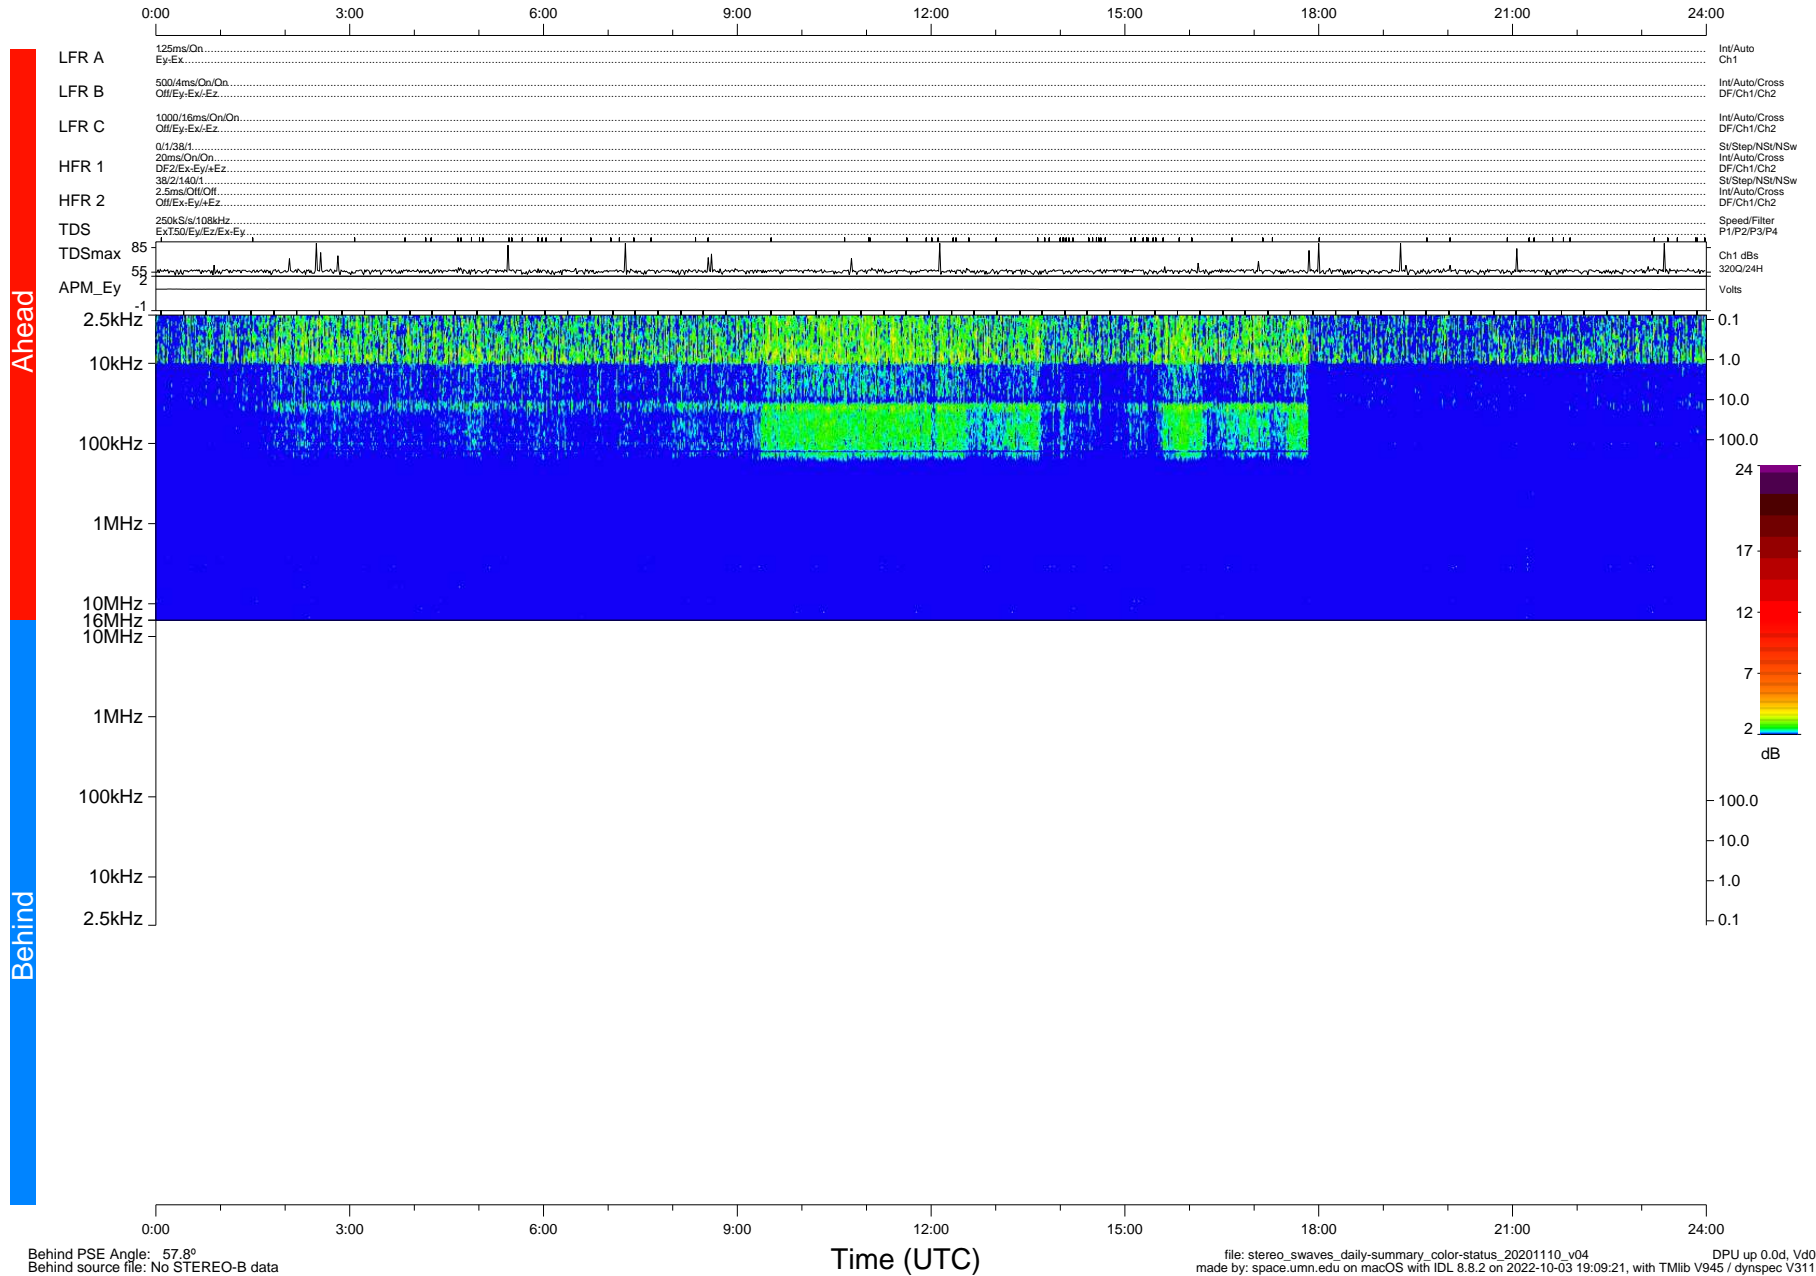

STEREO/WAVES Daily Summary - 10-Nov-2020 (DOY 315)

Ahead source file: swaves_ahead_2020_315_1_05.fin (Recovery: 100.0% HK, 102% Pkts)
 Ahead PSE Angle: -58.7°

DPU up 1952.9d, V412d32

Behind PSE Angle: 57.8°
 Behind source file: No STEREO-B data

file: stereo_swaves_daily-summary_color-status_20201110_v04
 made by: space.umn.edu on macOS with IDL 8.8.2 on 2022-10-03 19:09:21, with Tlib V945 / dynspec V311
 DPU up 0.0d, Vd0