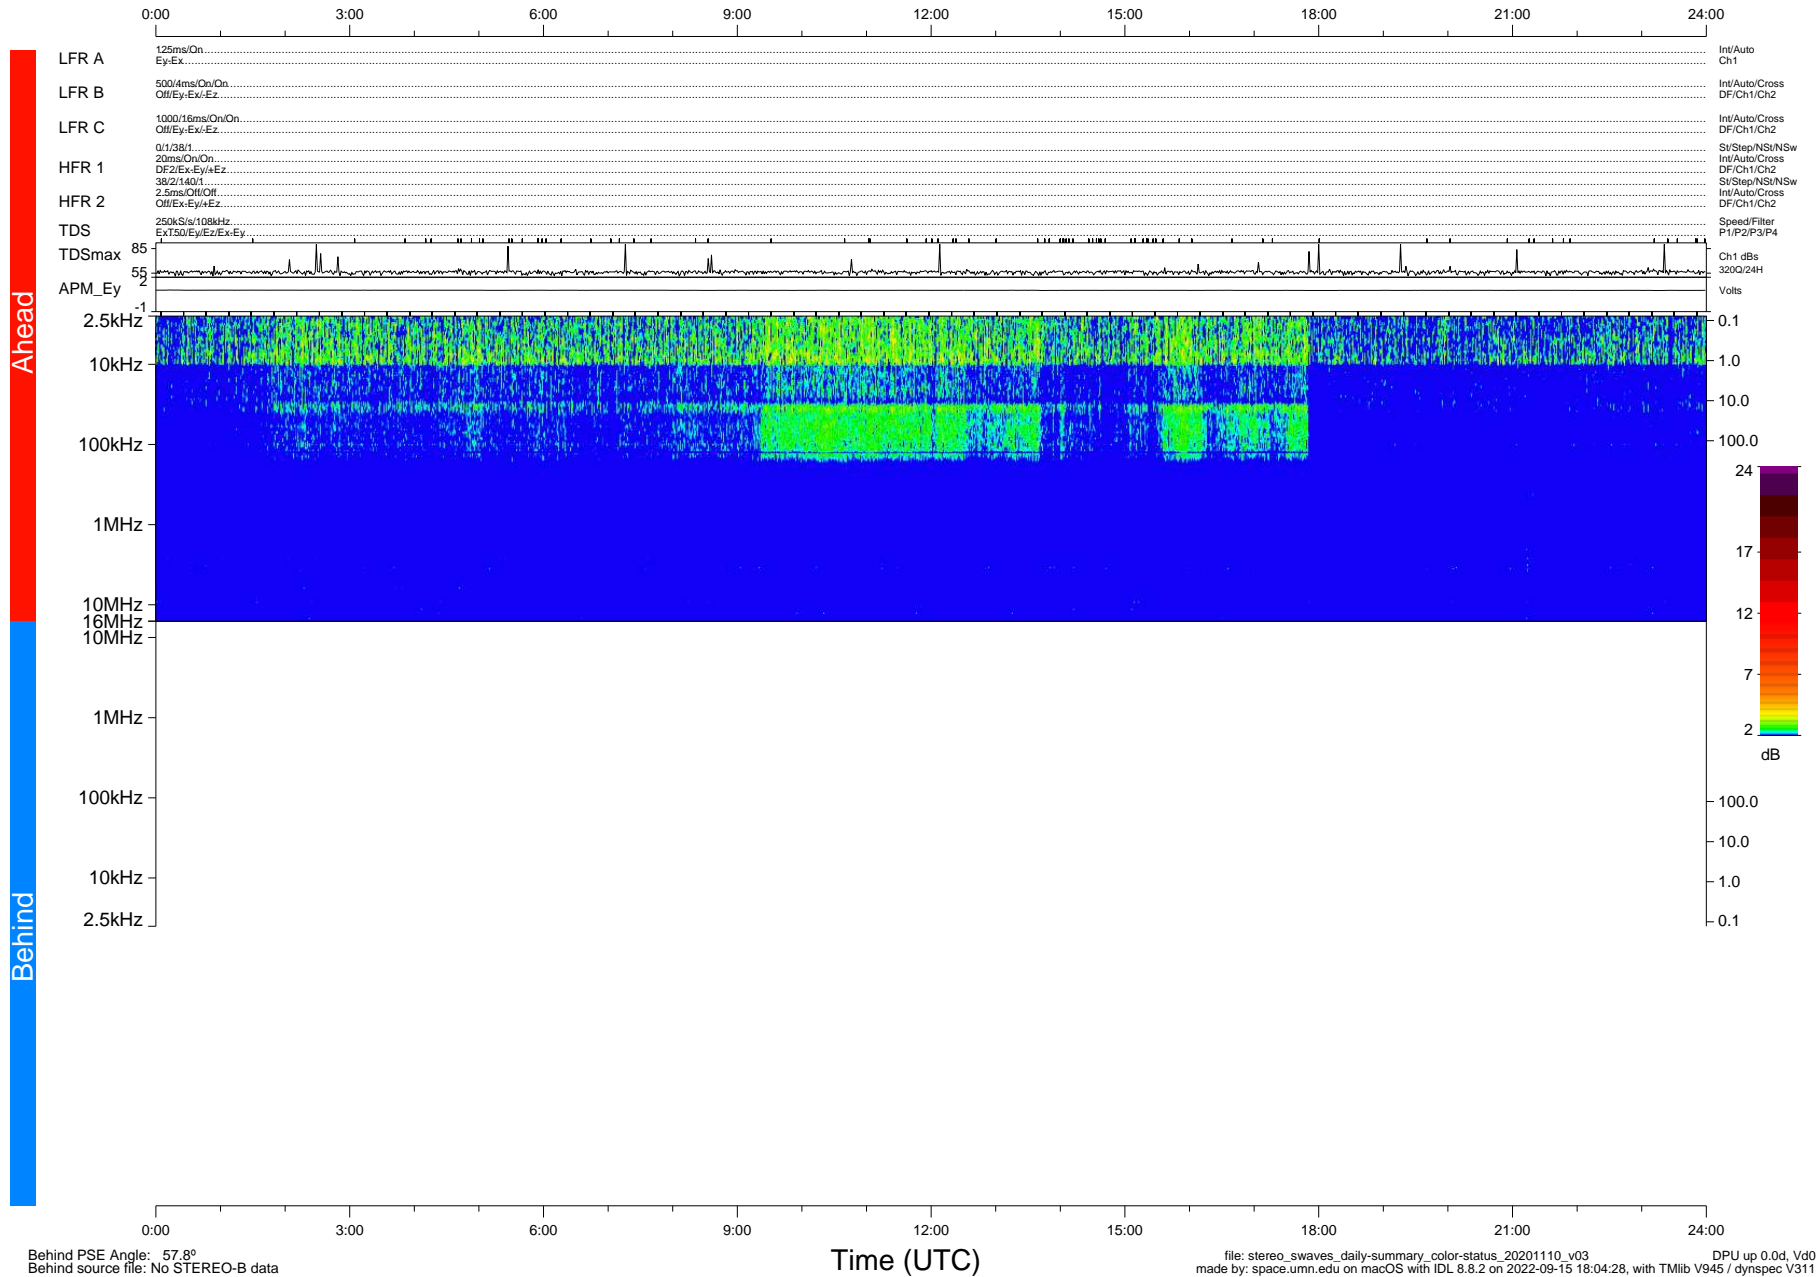

STEREO/WAVES Daily Summary - 10-Nov-2020 (DOY 315)

Ahead source file: swaves_ahead_2020_315_1_05.fin (Recovery: 100.0% HK, 102% Pkts)
 Ahead PSE Angle: -58.7°

DPU up 1952.9d, V412d32

Behind PSE Angle: 57.8°
 Behind source file: No STEREO-B data

file: stereo_swaves_daily-summary_color-status_20201110_v03
 made by: space.umn.edu on macOS with IDL 8.8.2 on 2022-09-15 18:04:28, with TLib V945 / dynspec V311
 DPU up 0.0d, Vd0