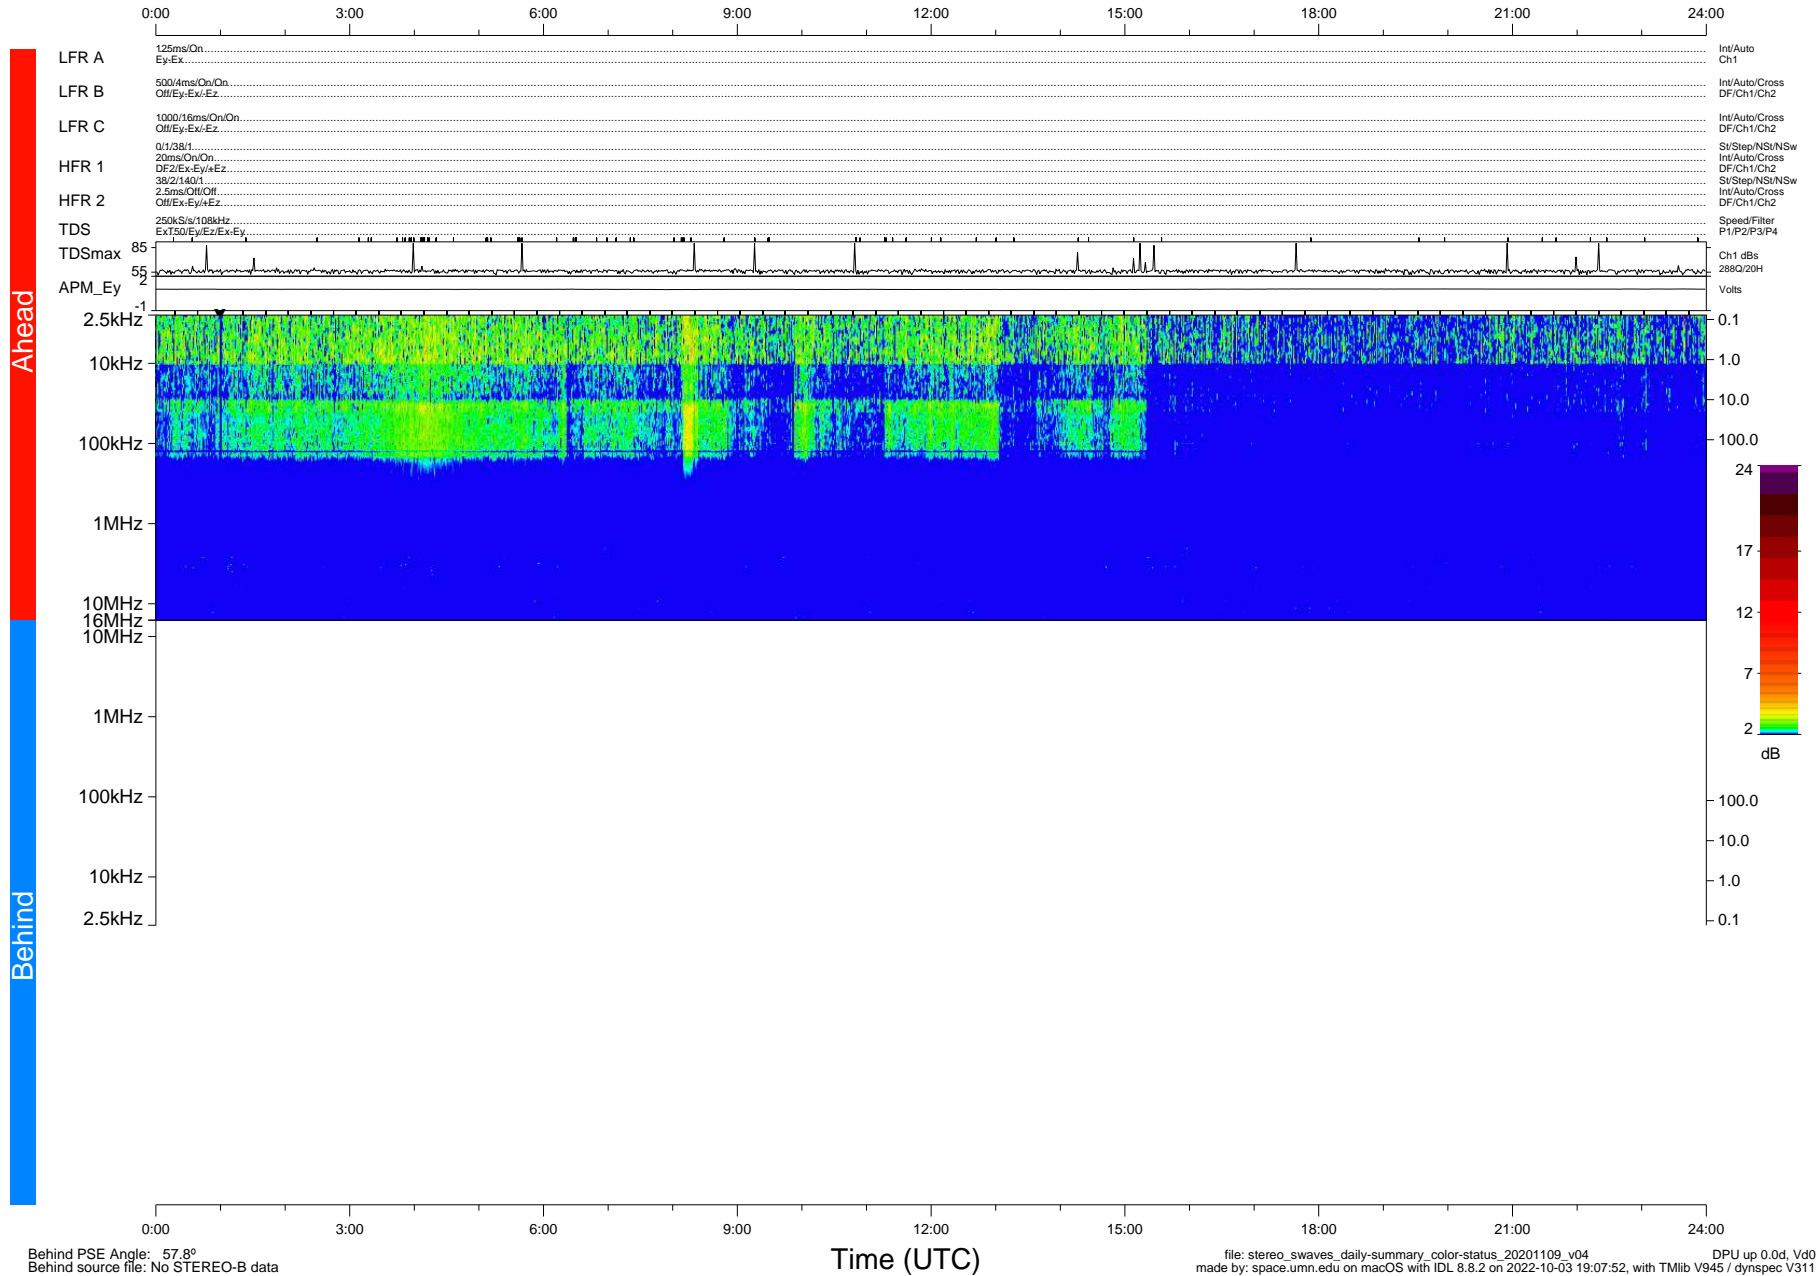

# STEREO/WAVES Daily Summary - 09-Nov-2020 (DOY 314)

Ahead source file: swaves\_ahead\_2020\_314\_1\_05.fin (Recovery: 100.0% HK, 96% Pkts)  
 Ahead PSE Angle: -58.8°

DPU up 1951.9d, V412d32

Behind PSE Angle: 57.8°  
 Behind source file: No STEREO-B data

file: stereo\_swaves\_daily-summary\_color-status\_20201109\_v04 DPU up 0.0d, Vd0  
 made by: space.umn.edu on macOS with IDL 8.8.2 on 2022-10-03 19:07:52, with Tlib V945 / dynspec V311