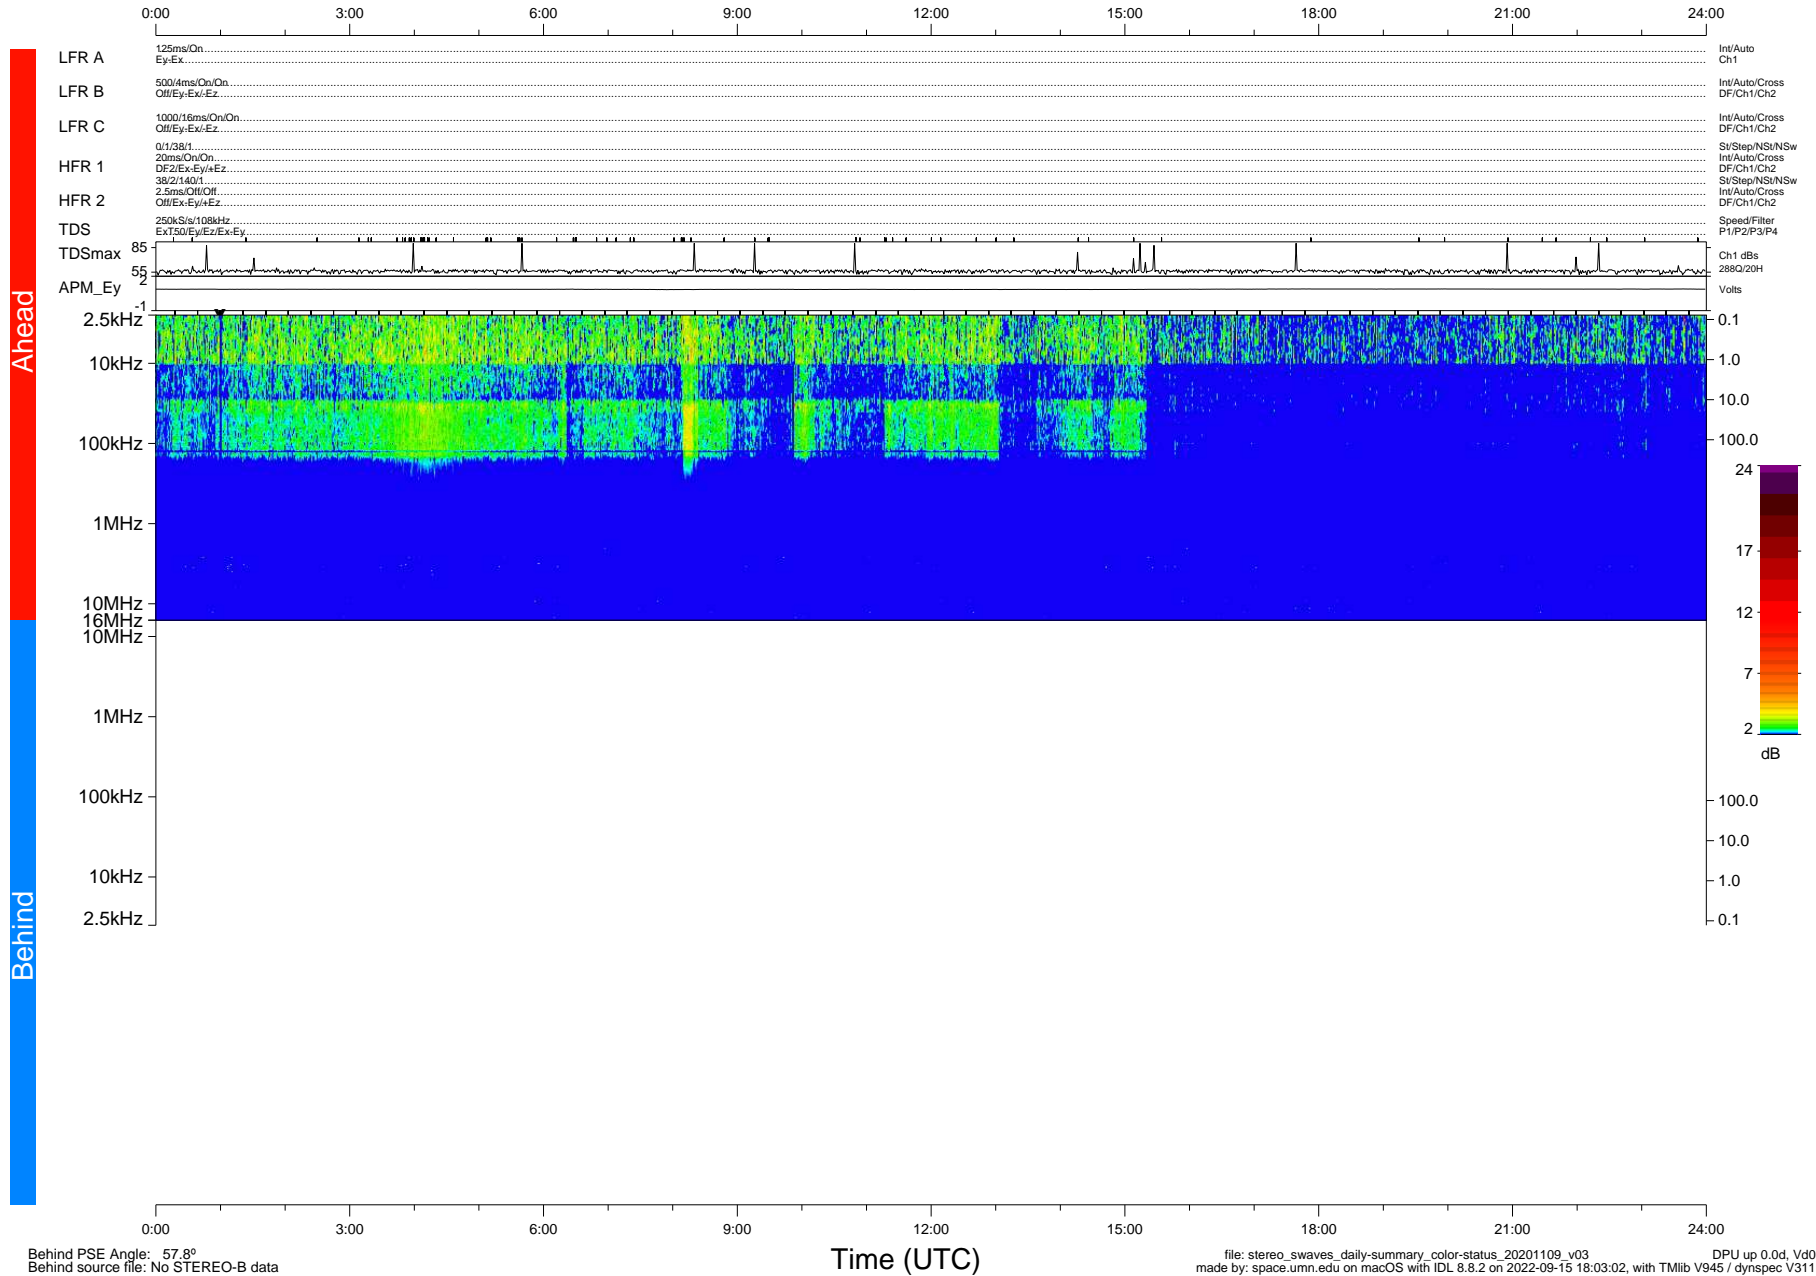

# STEREO/WAVES Daily Summary - 09-Nov-2020 (DOY 314)

Ahead source file: swaves\_ahead\_2020\_314\_1\_05.fin (Recovery: 100.0% HK, 96% Pkts)  
 Ahead PSE Angle: -58.8°

DPU up 1951.9d, V412d32

Behind PSE Angle: 57.8°  
 Behind source file: No STEREO-B data

file: stereo\_swaves\_daily-summary\_color-status\_20201109\_v03  
 DPU up 0.0d, V40  
 made by: space.umn.edu on macOS with IDL 8.8.2 on 2022-09-15 18:03:02, with Tlib V945 / dynspec V311