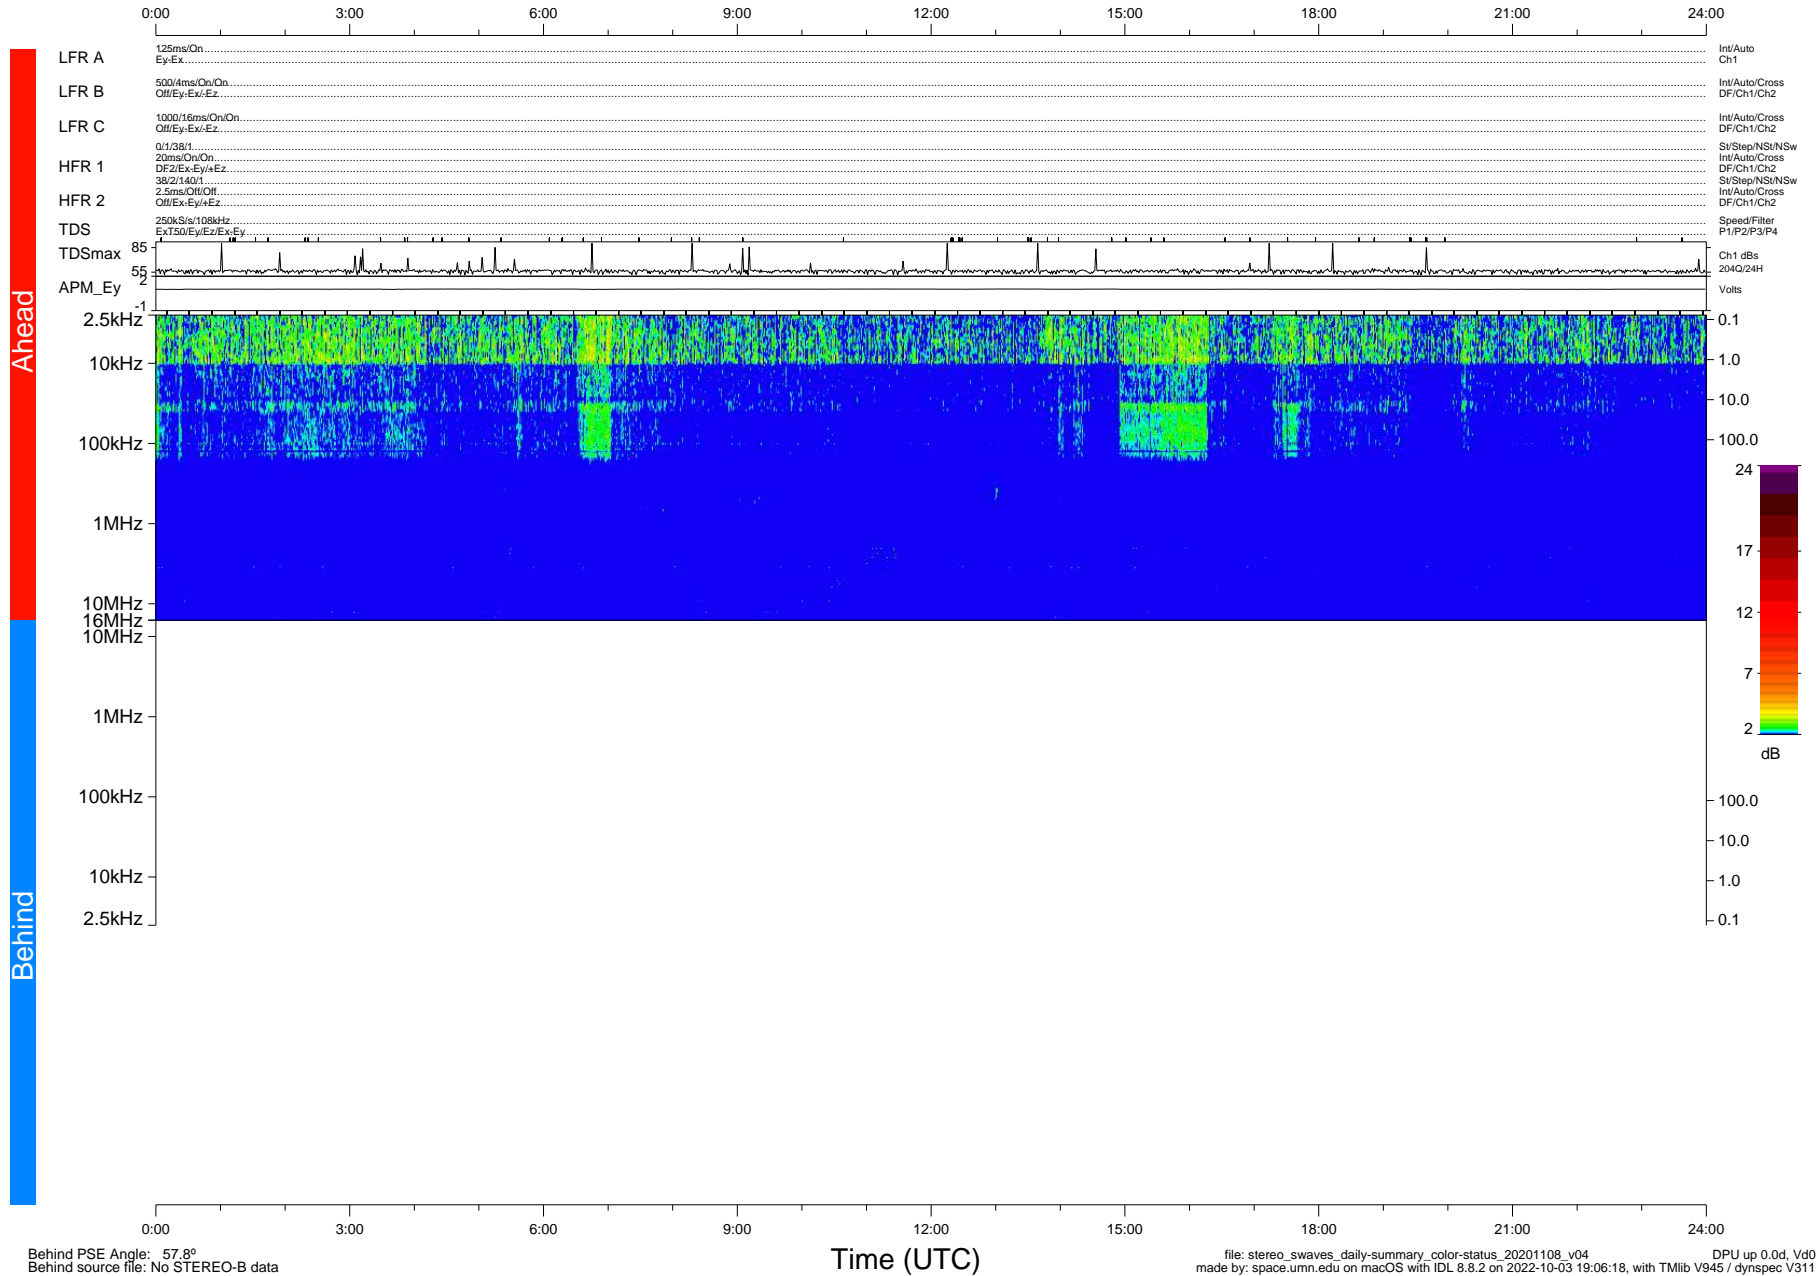

# STEREO/WAVES Daily Summary - 08-Nov-2020 (DOY 313)

Ahead source file: swaves\_ahead\_2020\_313\_1\_05.fin (Recovery: 100.1% HK, 85% Pkts)  
 Ahead PSE Angle: -58.8°

DPU up 1950.9d, V412d32

Behind PSE Angle: 57.8°  
 Behind source file: No STEREO-B data

file: stereo\_swaves\_daily-summary\_color-status\_20201108\_v04  
 made by: space.umn.edu on macOS with IDL 8.8.2 on 2022-10-03 19:06:18, with TLib V945 / dynspec V311  
 DPU up 0.0d, Vd0