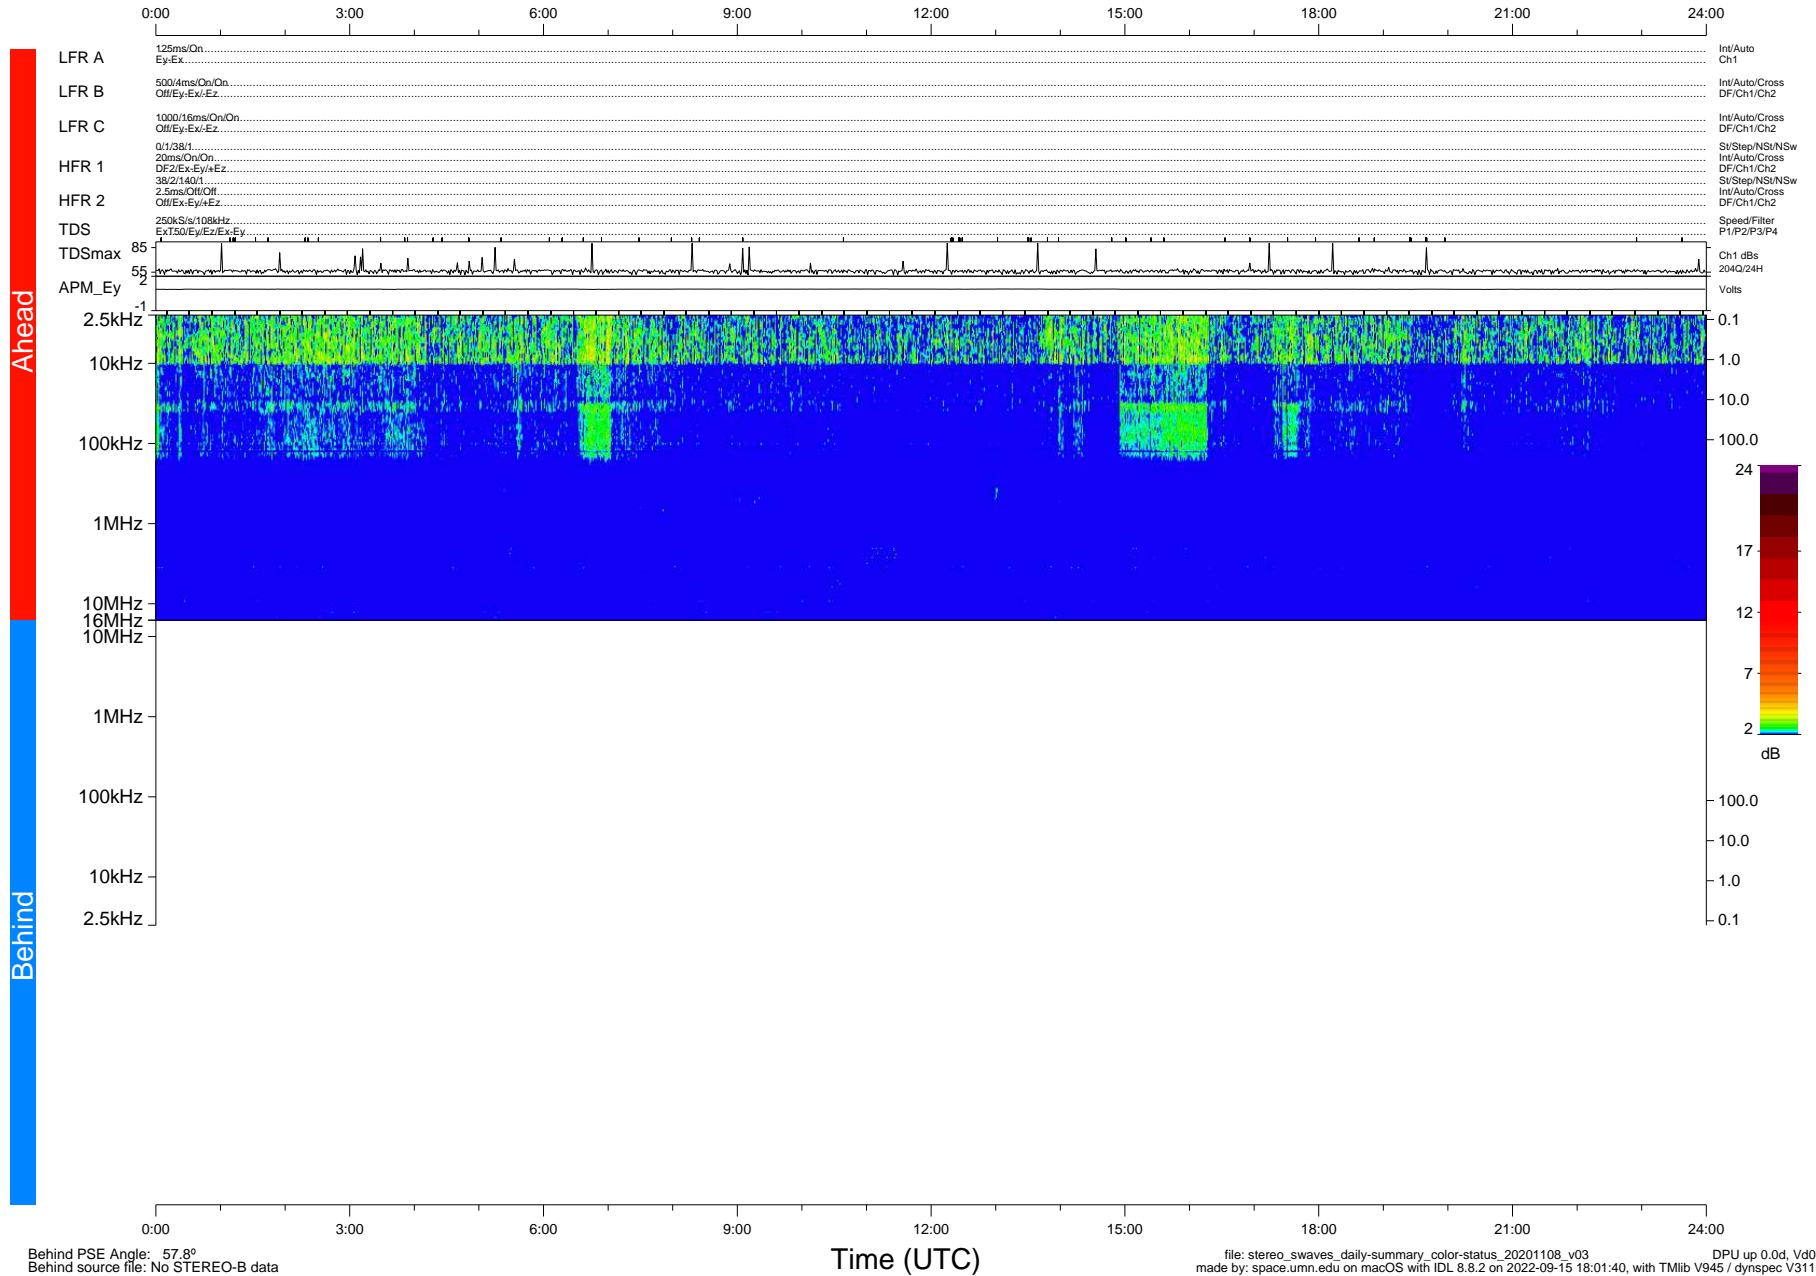

STEREO/WAVES Daily Summary - 08-Nov-2020 (DOY 313)

Ahead source file: swaves_ahead_2020_313_1_05.fin (Recovery: 100.1% HK, 85% Pkts)
 Ahead PSE Angle: -58.8°

DPU up 1950.9d, V412d32

Behind PSE Angle: 57.8°
 Behind source file: No STEREO-B data

file: stereo_swaves_daily-summary_color-status_20201108_v03
 made by: space.umn.edu on macOS with IDL 8.8.2 on 2022-09-15 18:01:40, with Tlib V945 / dynspec V311
 DPU up 0.0d, V40