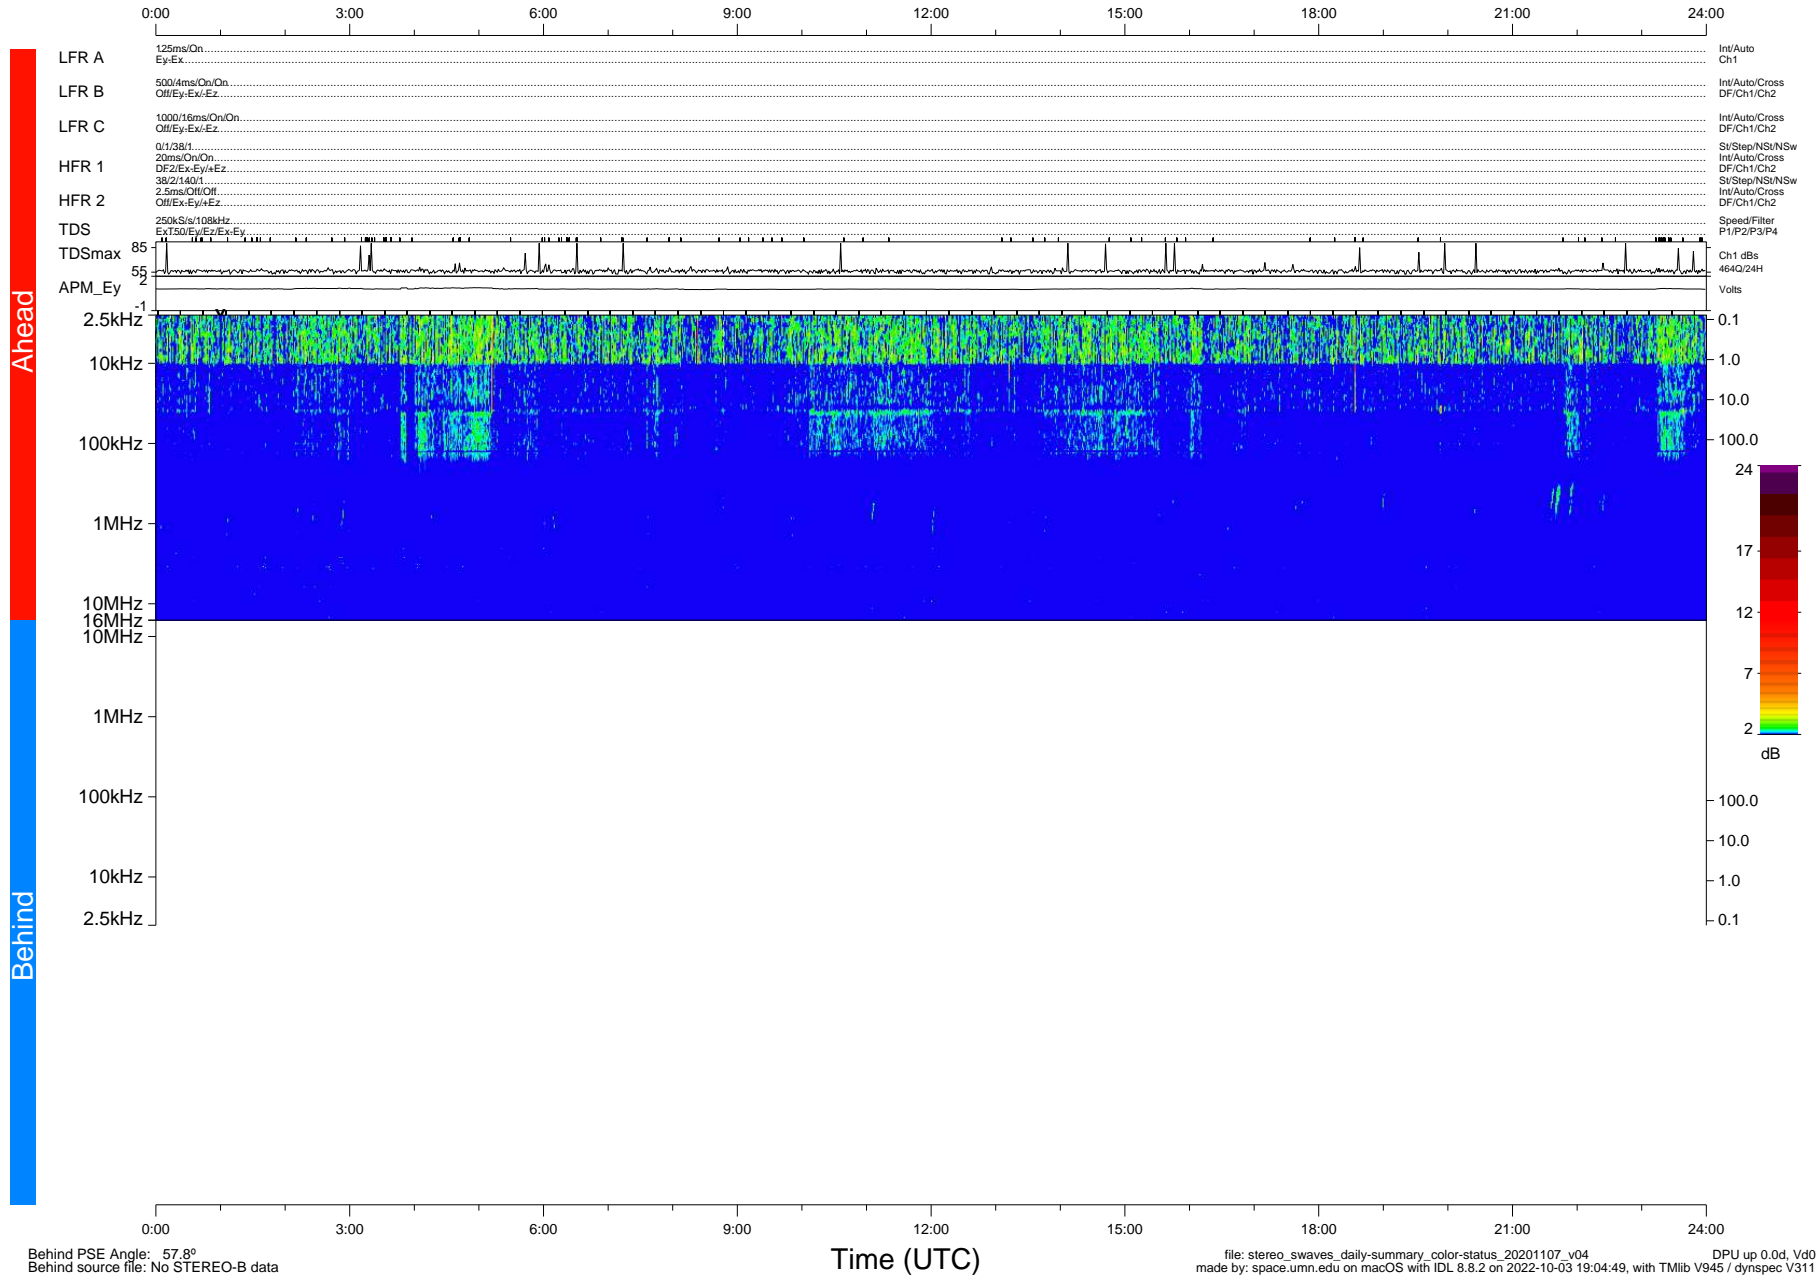

STEREO/WAVES Daily Summary - 07-Nov-2020 (DOY 312)

Ahead source file: swaves_ahead_2020_312_1_05.fin (Recovery: 100.0% HK, 123% Pkts)
Ahead PSE Angle: -58.9°

DPU up 1949.9d, V412d32

Behind PSE Angle: 57.8°
Behind source file: No STEREO-B data