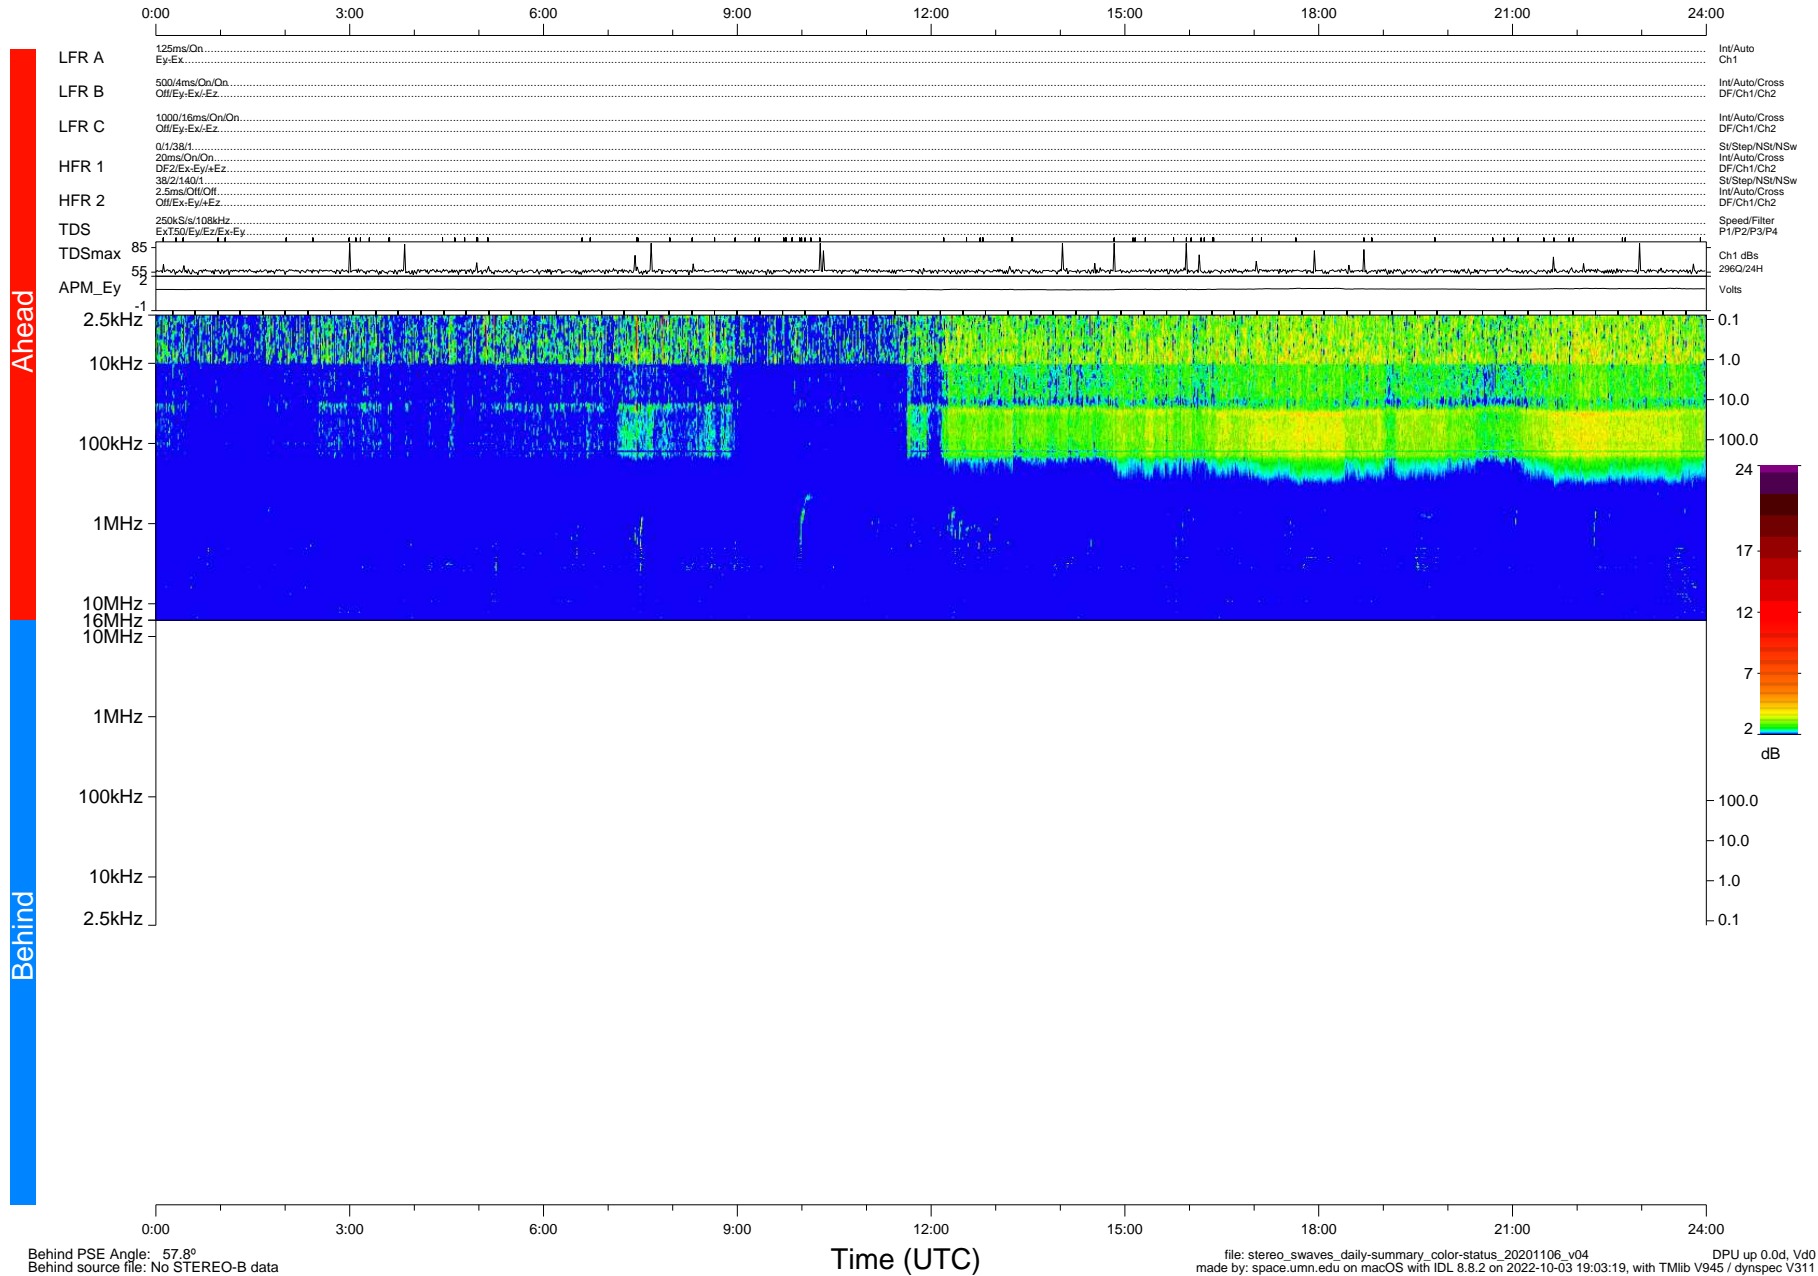

STEREO/WAVES Daily Summary - 06-Nov-2020 (DOY 311)

Ahead source file: swaves_ahead_2020_311_1_06.fin (Recovery: 100.0% HK, 98% Pkts)
Ahead PSE Angle: -59.0°

DPU up 1948.9d, V412d32

Behind PSE Angle: 57.8°
Behind source file: No STEREO-B data