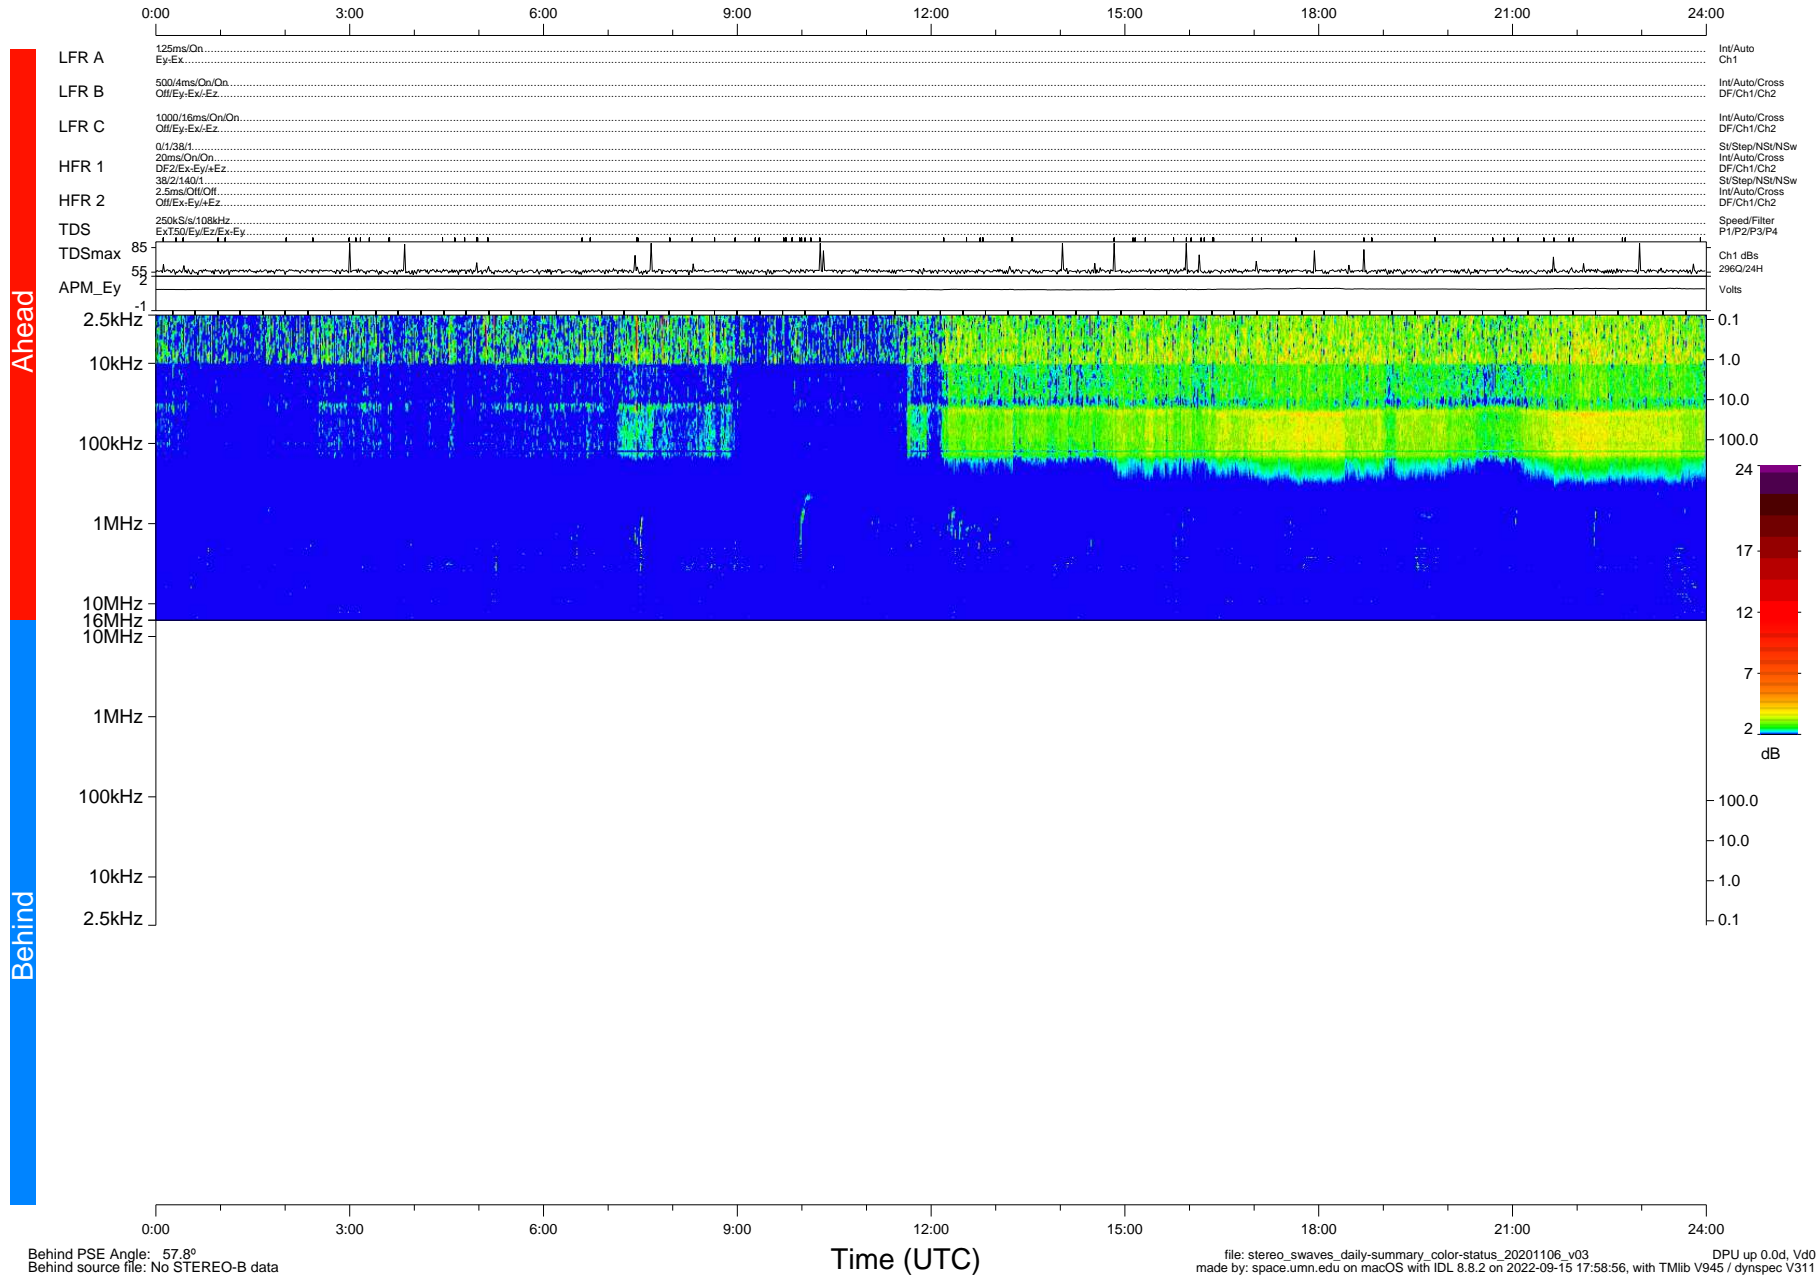

STEREO/WAVES Daily Summary - 06-Nov-2020 (DOY 311)

Ahead source file: swaves_ahead_2020_311_1_06.fin (Recovery: 100.0% HK, 98% Pkts)
Ahead PSE Angle: -59.0°

DPU up 1948.9d, V412d32

Behind PSE Angle: 57.8°
Behind source file: No STEREO-B data