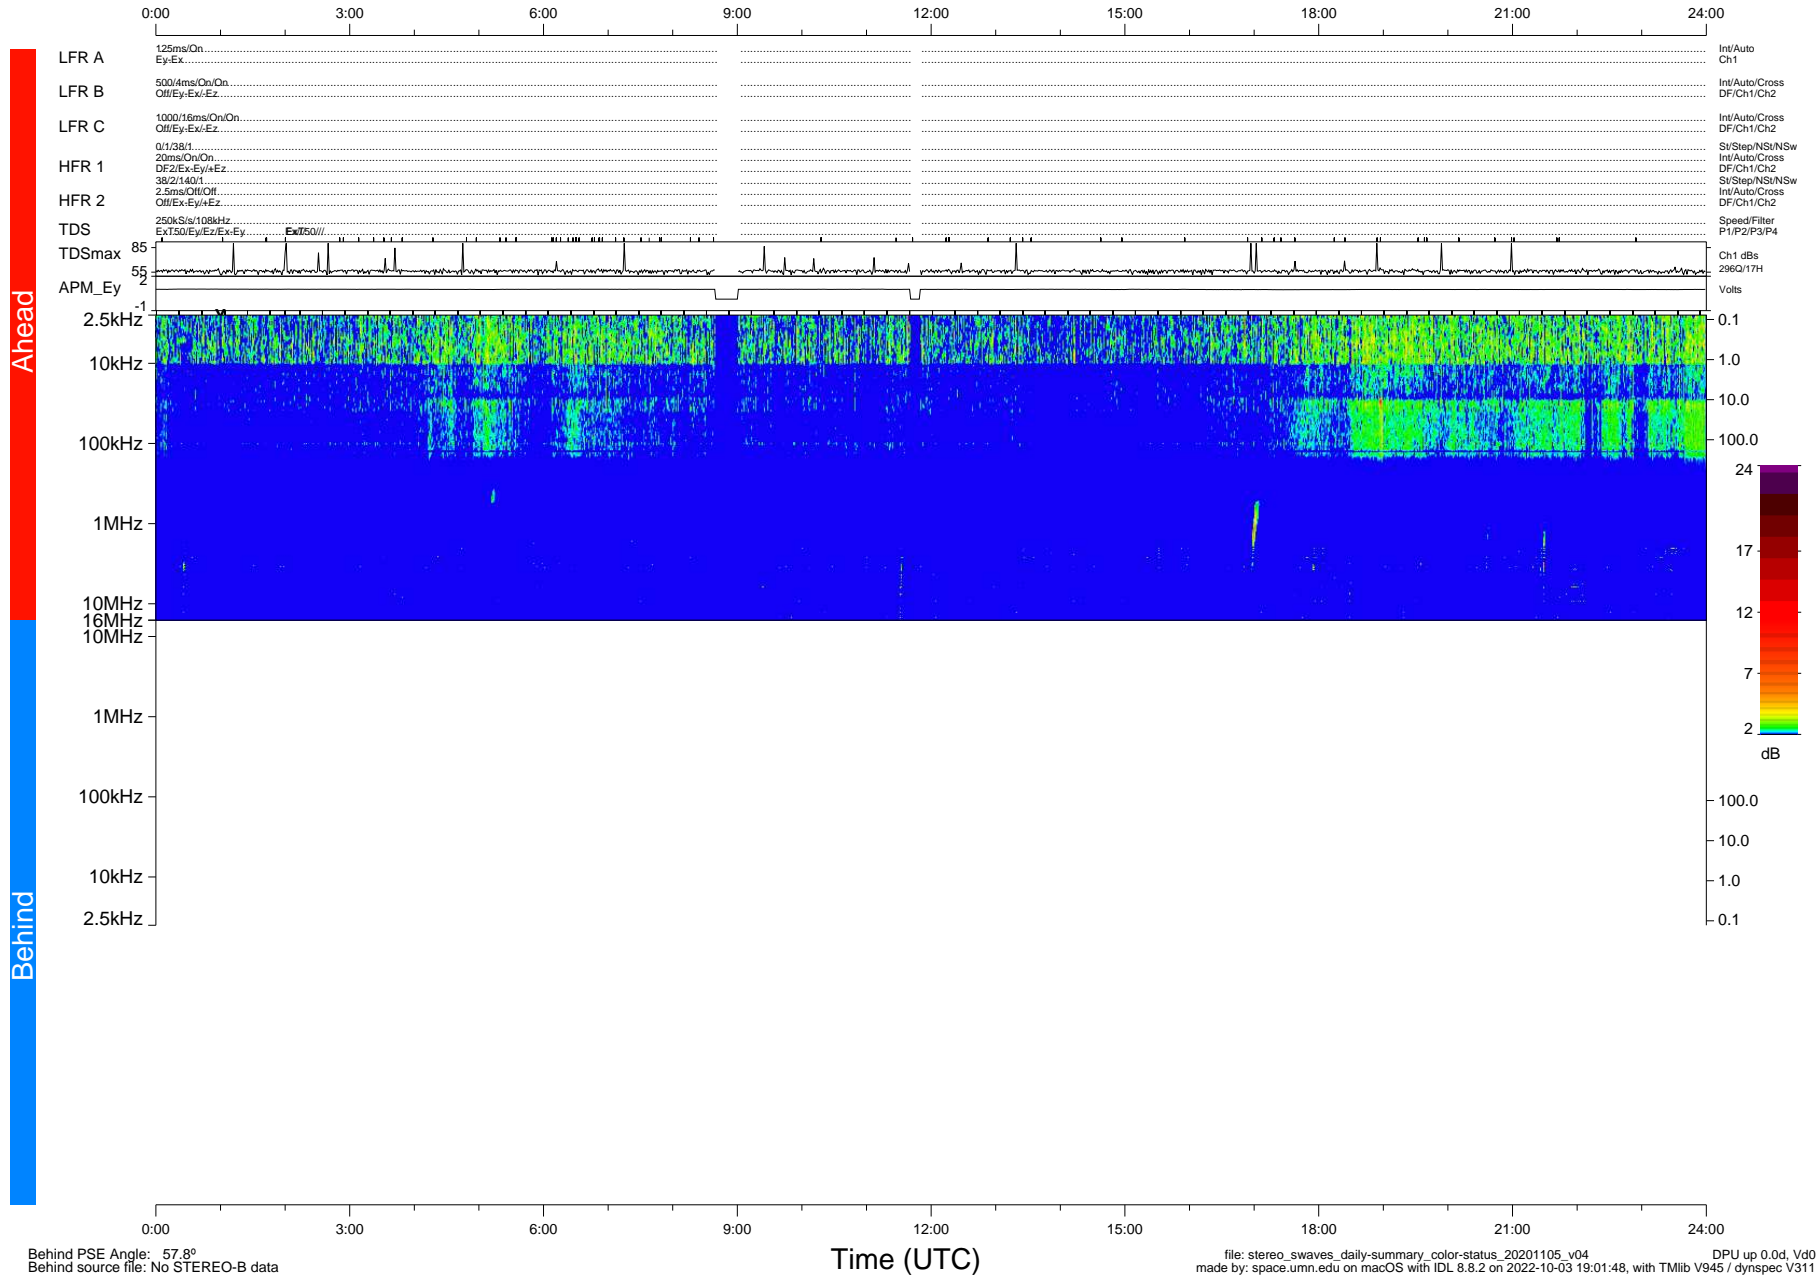

STEREO/WAVES Daily Summary - 05-Nov-2020 (DOY 310)

Ahead source file: swaves_ahead_2020_310_1_06.fin (Recovery: 97.9% HK, 96% Pkts)
 Ahead PSE Angle: -59.0°

DPU up 1947.9d, V412d32

Behind PSE Angle: 57.8°
 Behind source file: No STEREO-B data

Time (UTC)

file: stereo_swaves_daily-summary_color-status_20201105_v04 DPU up 0.0d, Vd0
 made by: space.umn.edu on macOS with IDL 8.8.2 on 2022-10-03 19:01:48, with Tlib V945 / dynspec V311