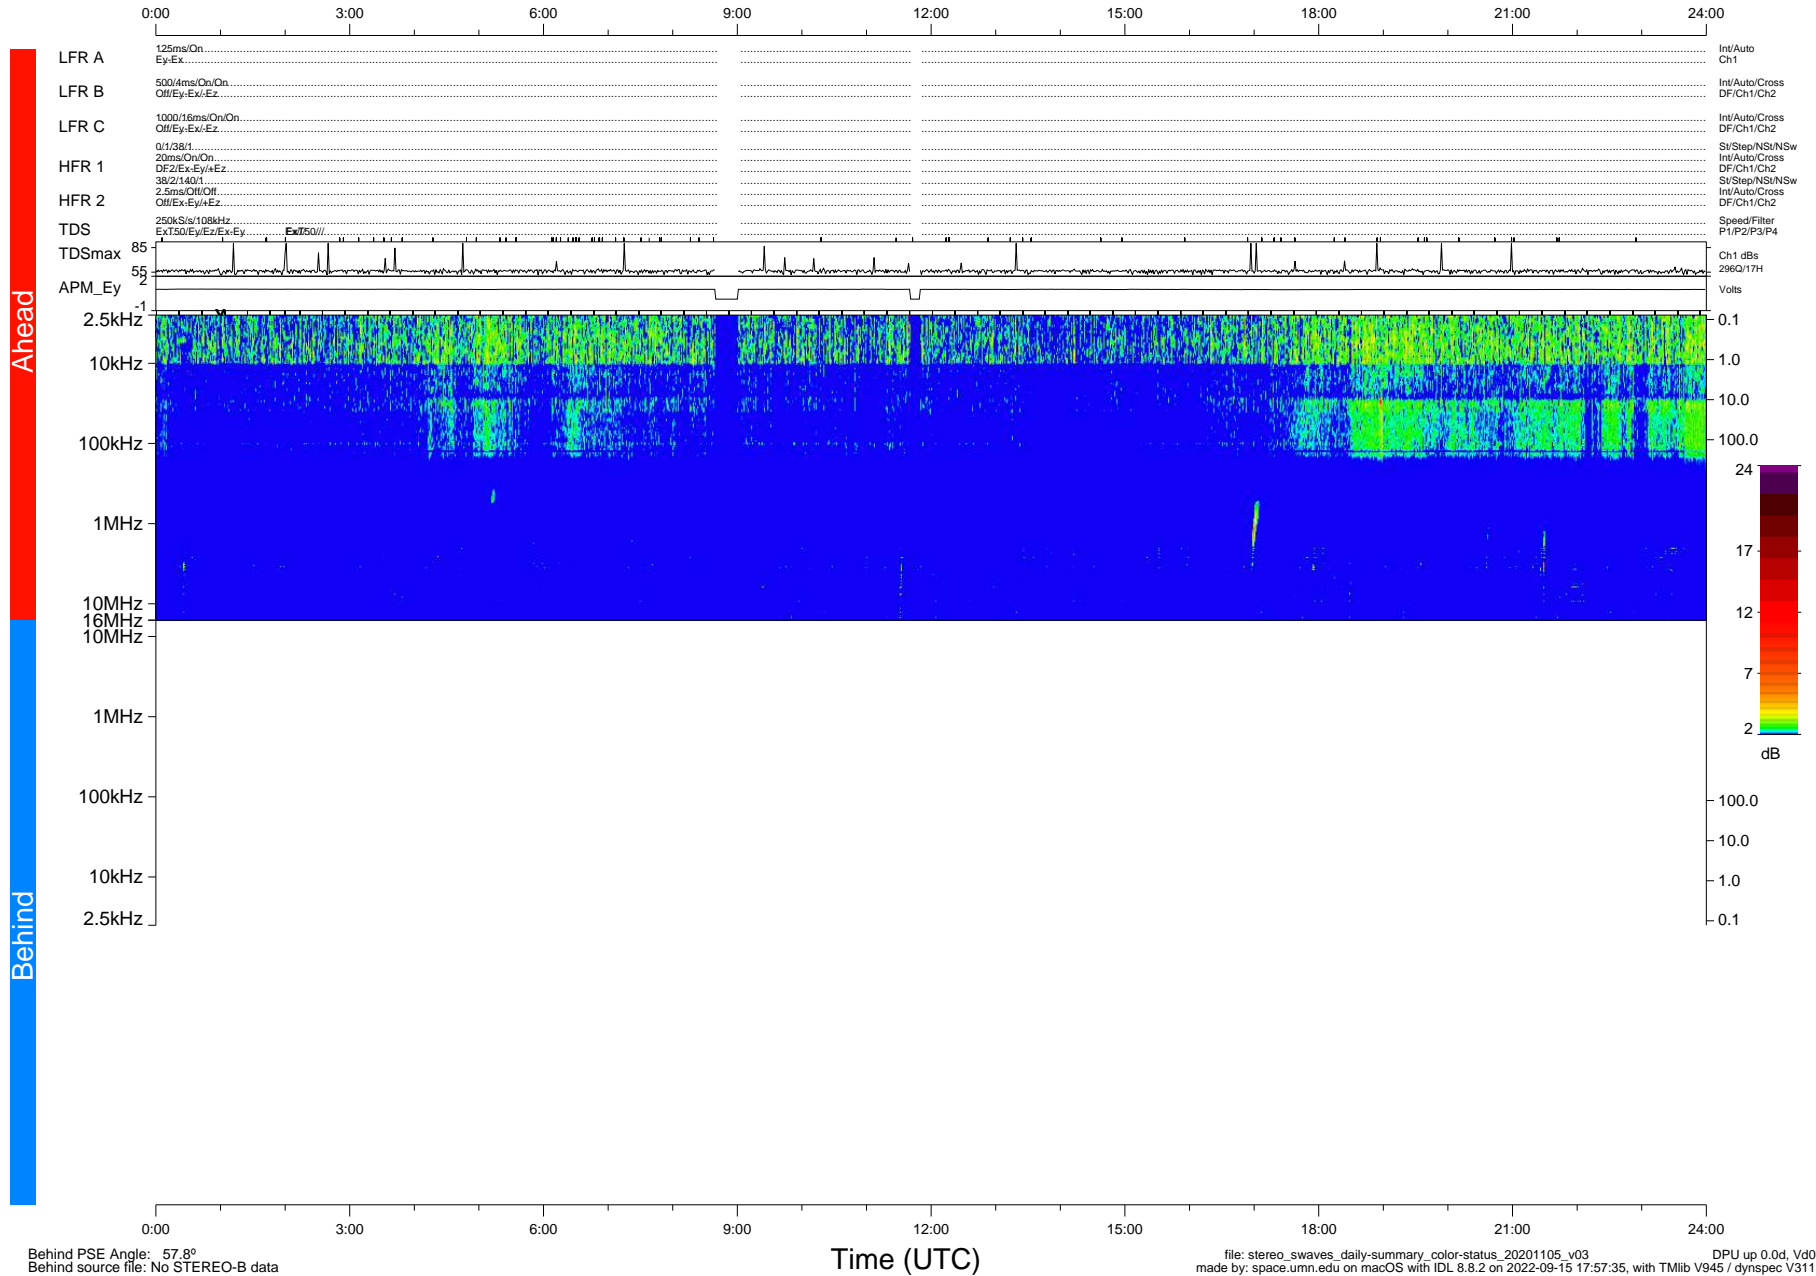

STEREO/WAVES Daily Summary - 05-Nov-2020 (DOY 310)

Ahead source file: swaves_ahead_2020_310_1_06.fin (Recovery: 97.9% HK, 96% Pkts)
 Ahead PSE Angle: -59.0°

DPU up 1947.9d, V412d32

Behind PSE Angle: 57.8°
 Behind source file: No STEREO-B data

file: stereo_swaves_daily-summary_color-status_20201105_v03
 made by: space.umn.edu on macOS with IDL 8.8.2 on 2022-09-15 17:57:35, with Tlib V945 / dynspec V311
 DPU up 0.0d, Vd0