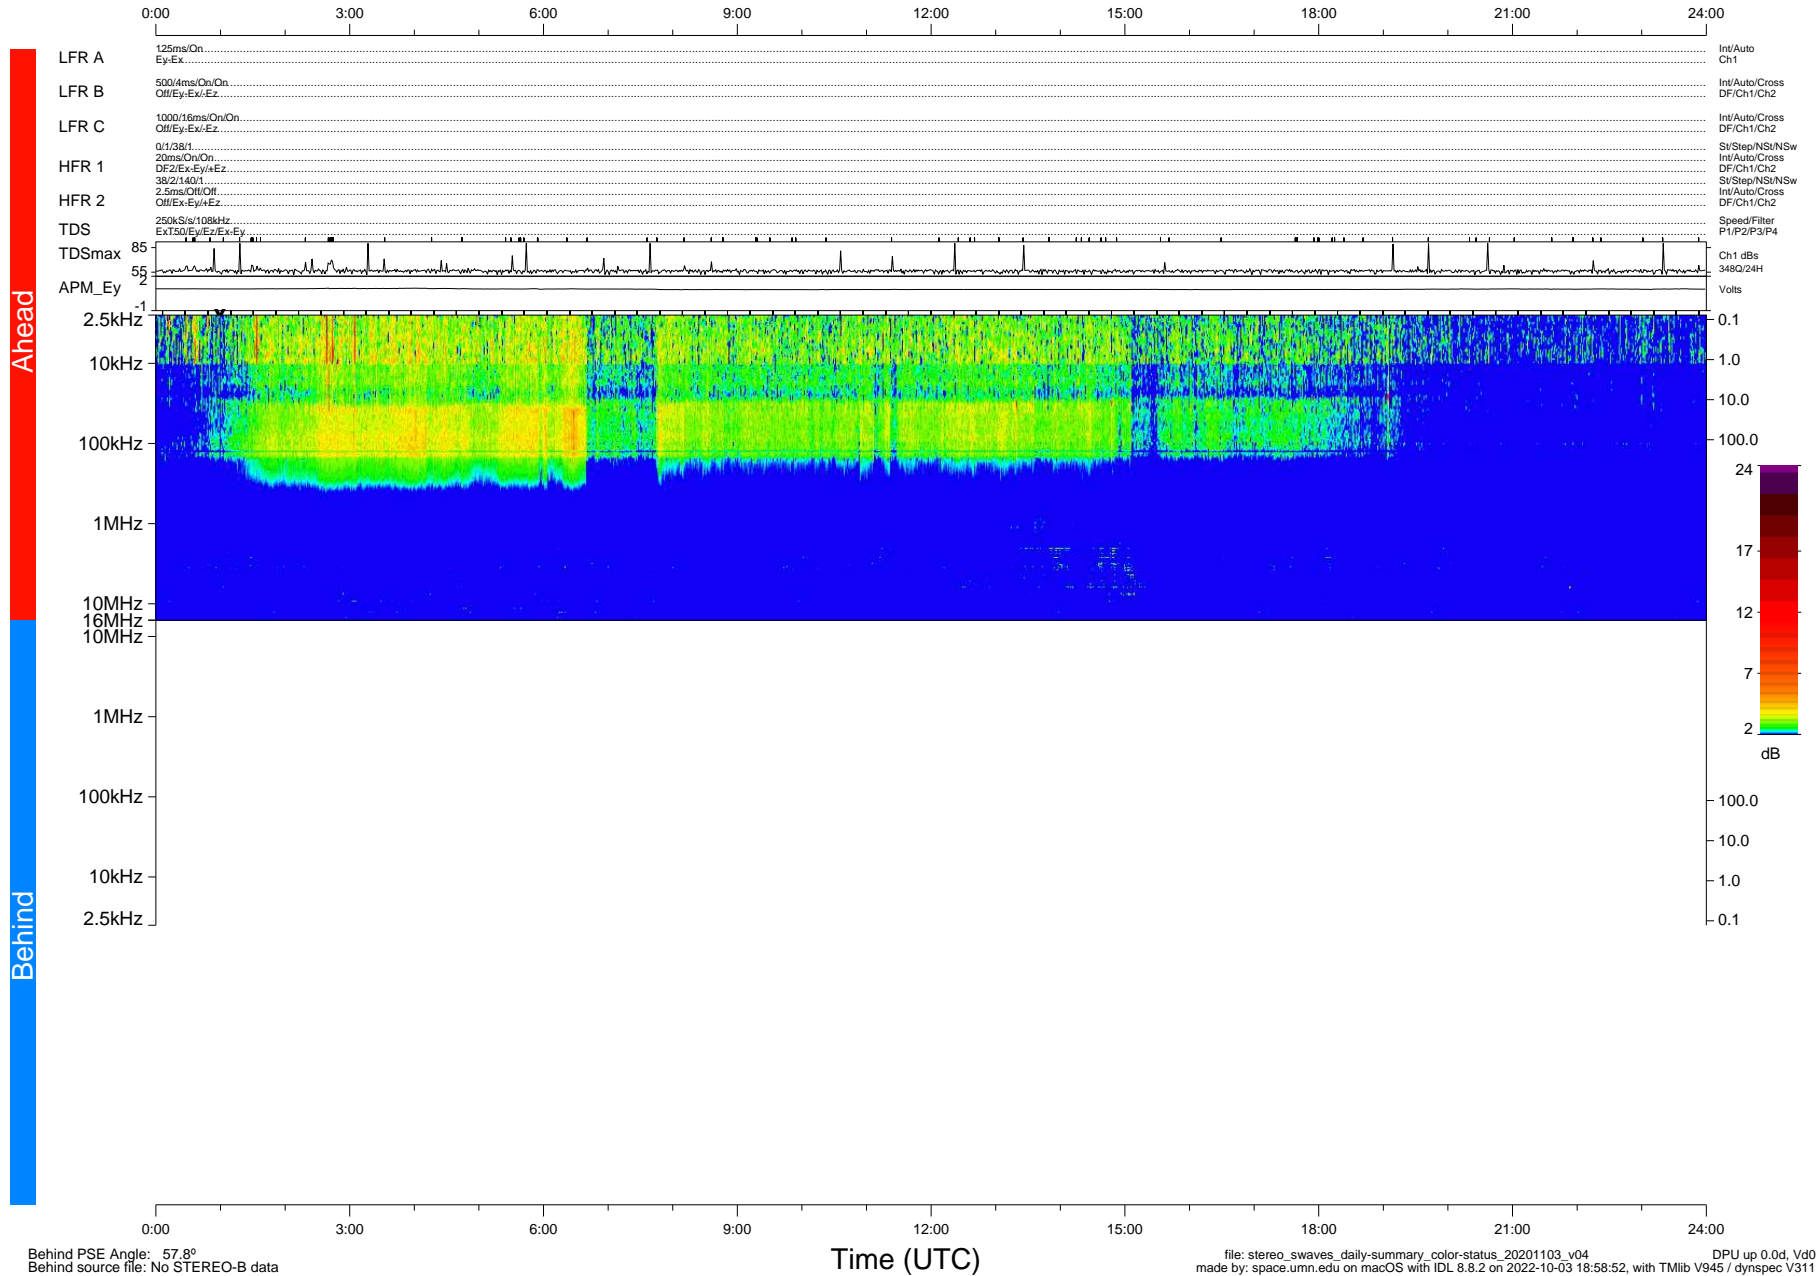

# STEREO/WAVES Daily Summary - 03-Nov-2020 (DOY 308)

Ahead source file: swaves\_ahead\_2020\_308\_1\_06.fin (Recovery: 100.0% HK, 106% Pkts)  
 Ahead PSE Angle: -59.1°

DPU up 1945.9d, V412d32

Behind PSE Angle: 57.8°  
 Behind source file: No STEREO-B data

file: stereo\_swaves\_daily-summary\_color-status\_20201103\_v04  
 made by: space.umn.edu on macOS with IDL 8.8.2 on 2022-10-03 18:58:52, with Tlib V945 / dynspec V311  
 DPU up 0.0d, Vd0