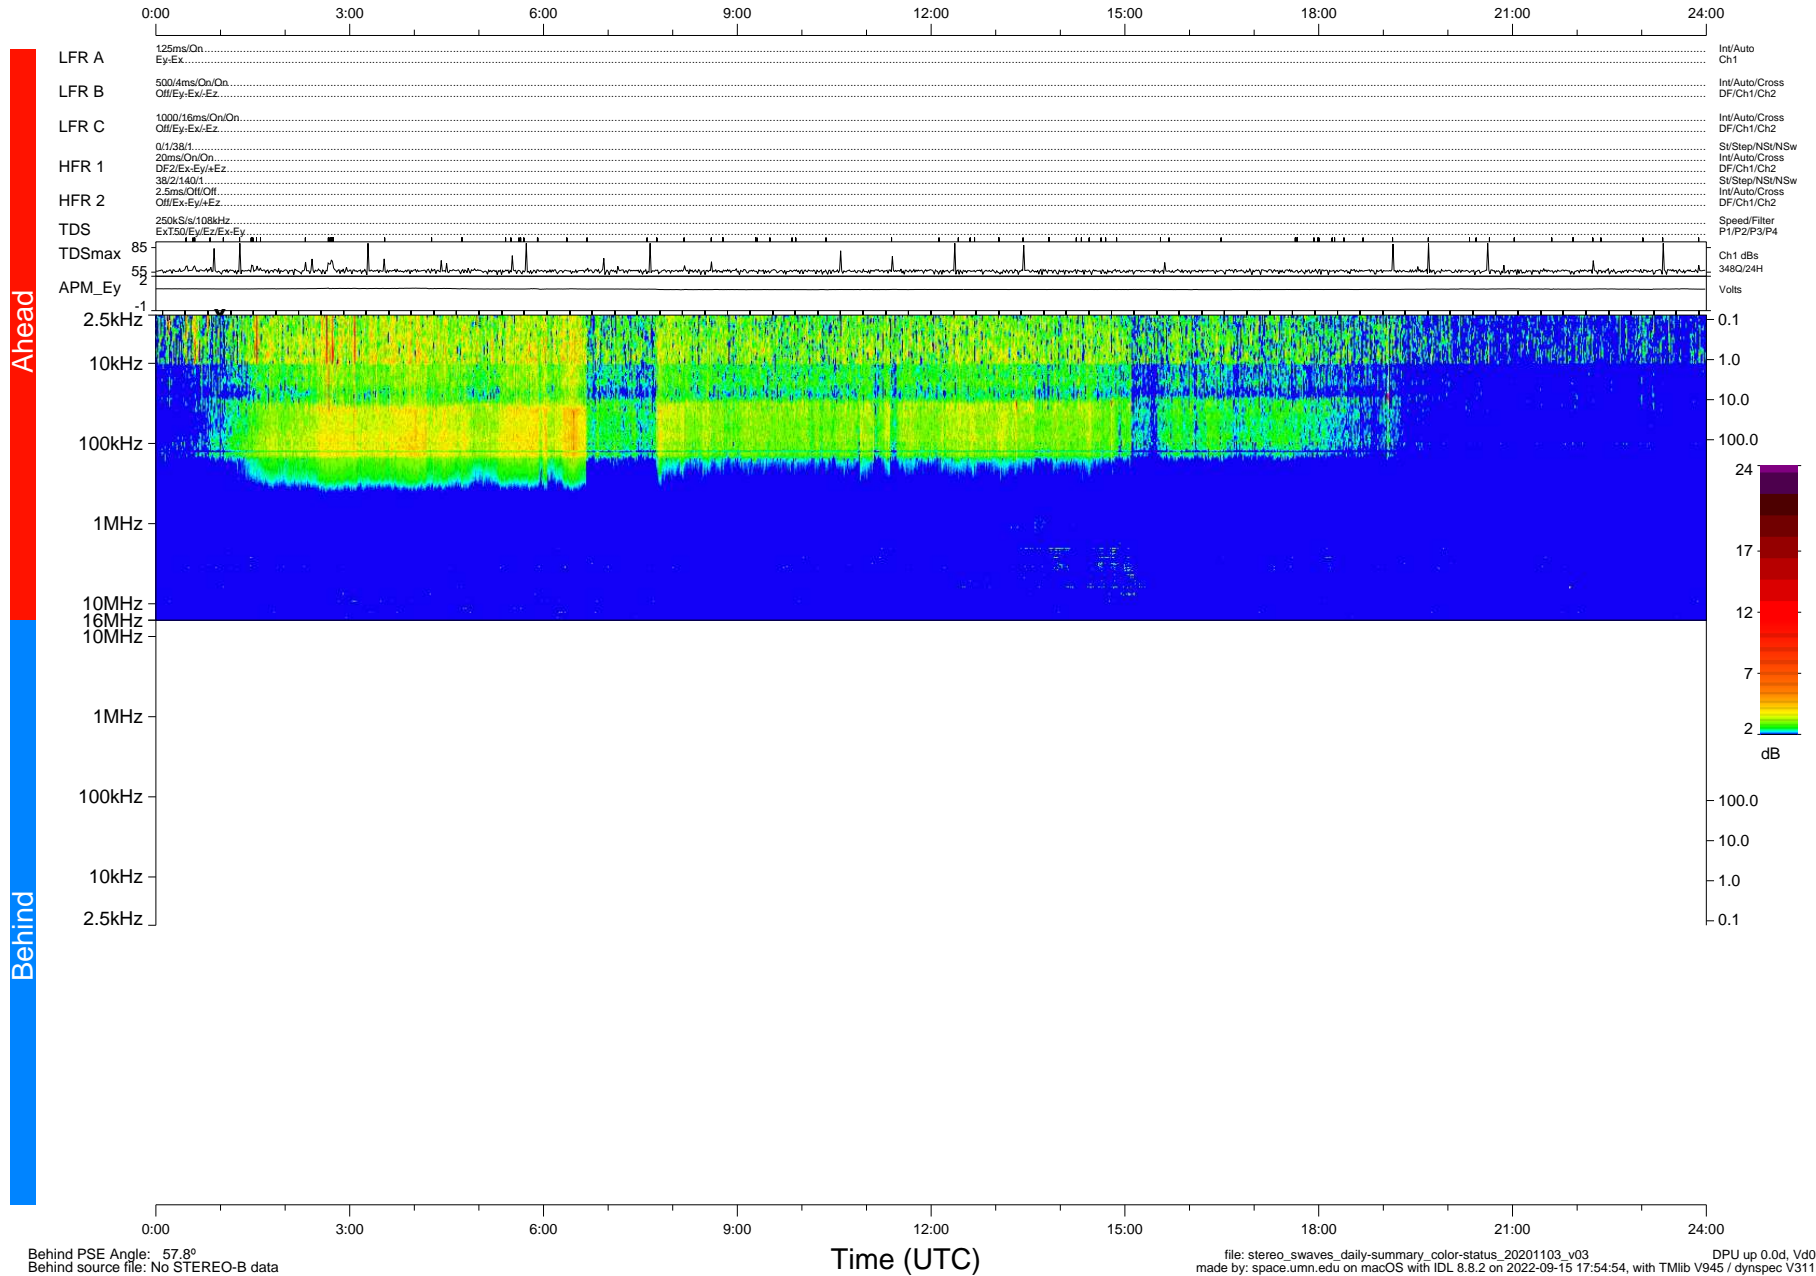

STEREO/WAVES Daily Summary - 03-Nov-2020 (DOY 308)

Ahead source file: swaves_ahead_2020_308_1_06.fin (Recovery: 100.0% HK, 106% Pkts)
Ahead PSE Angle: -59.1°

DPU up 1945.9d, V412d32

Behind PSE Angle: 57.8°
Behind source file: No STEREO-B data

Time (UTC)