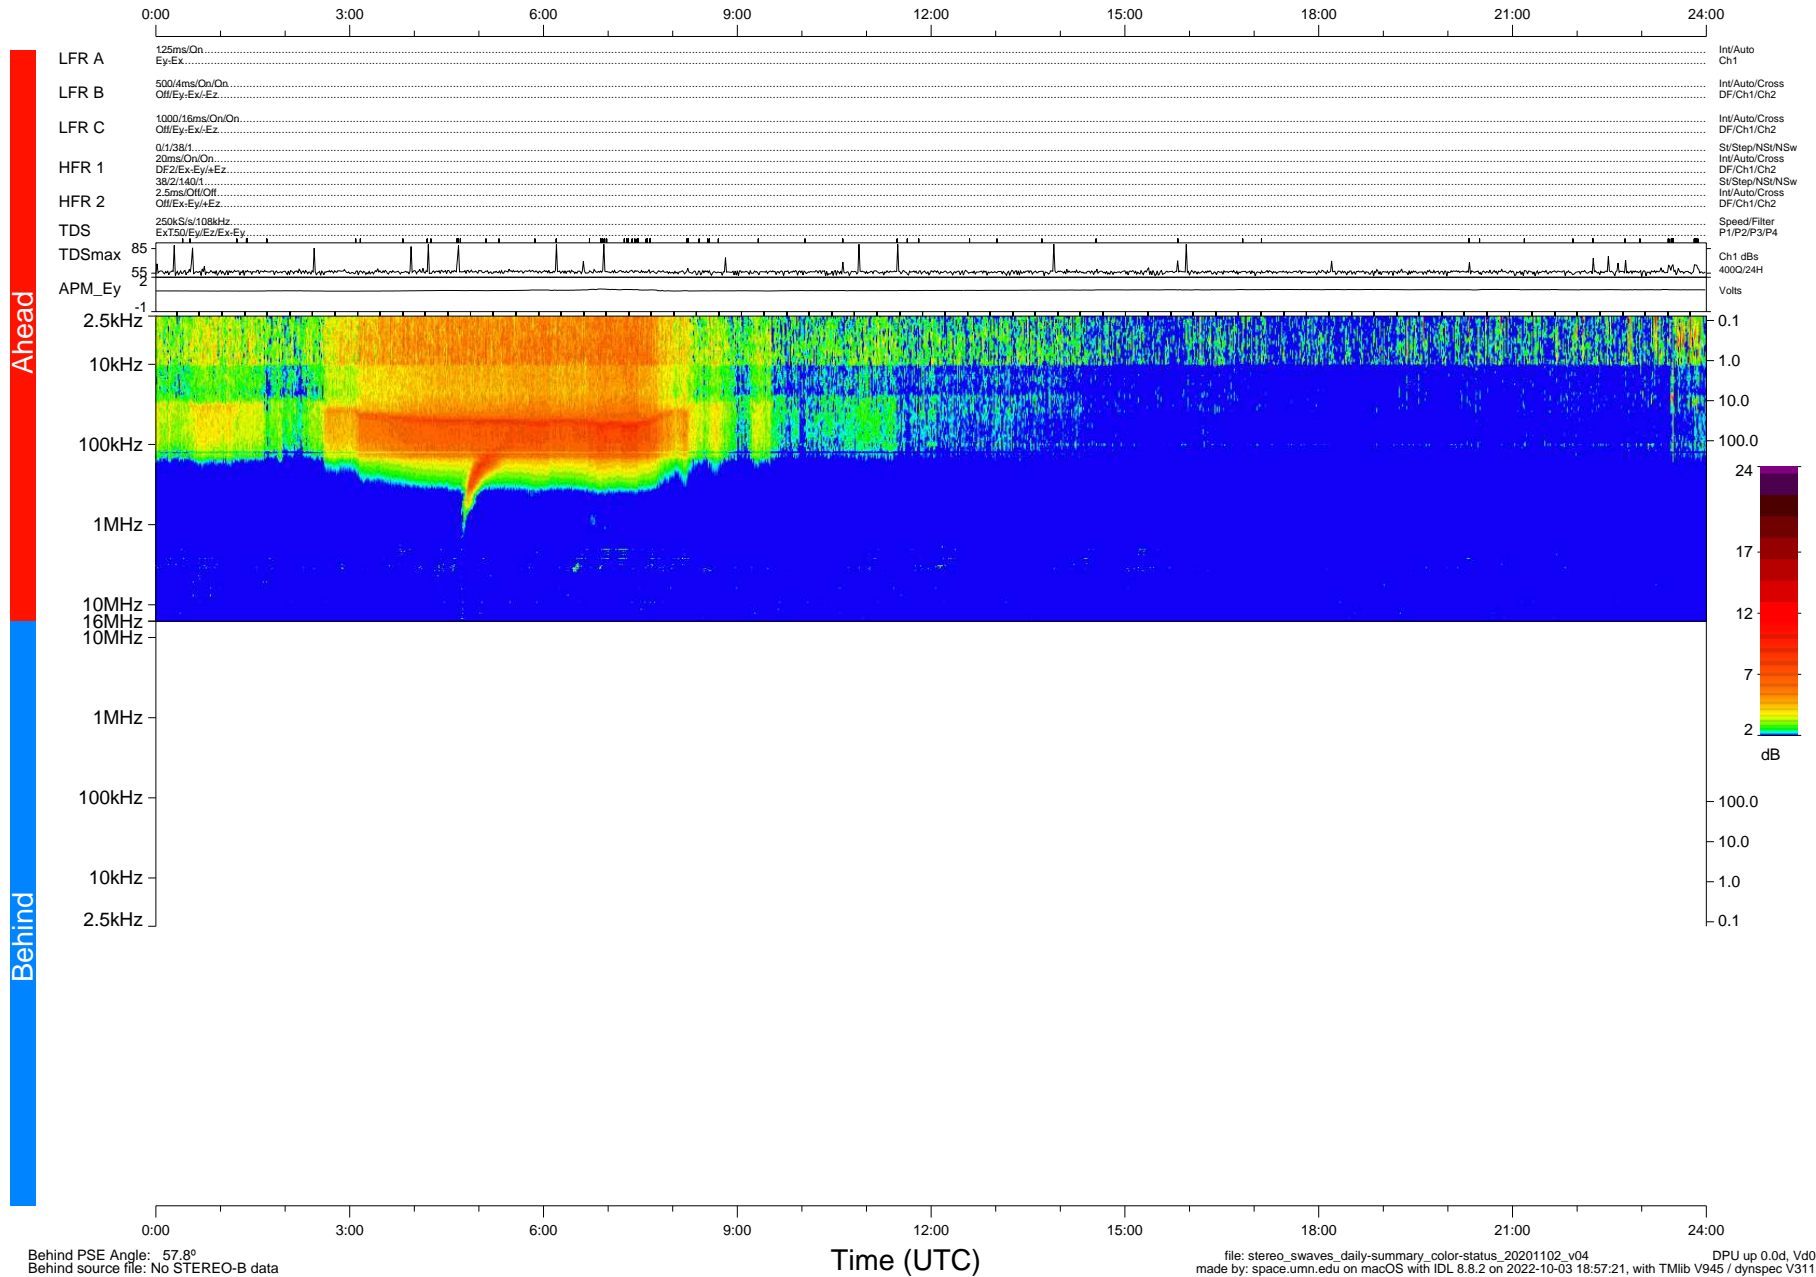

STEREO/WAVES Daily Summary - 02-Nov-2020 (DOY 307)

Ahead source file: swaves_ahead_2020_307_1_06.fin (Recovery: 100.0% HK, 113% Pkts)
 Ahead PSE Angle: -59.2°

DPU up 1944.9d, V412d32

Behind PSE Angle: 57.8°
 Behind source file: No STEREO-B data

Time (UTC)

file: stereo_swaves_daily-summary_color-status_20201102_v04
 made by: space.umn.edu on macOS with IDL 8.8.2 on 2022-10-03 18:57:21, with TLib V945 / dynspec V311
 DPU up 0.0d, Vd0