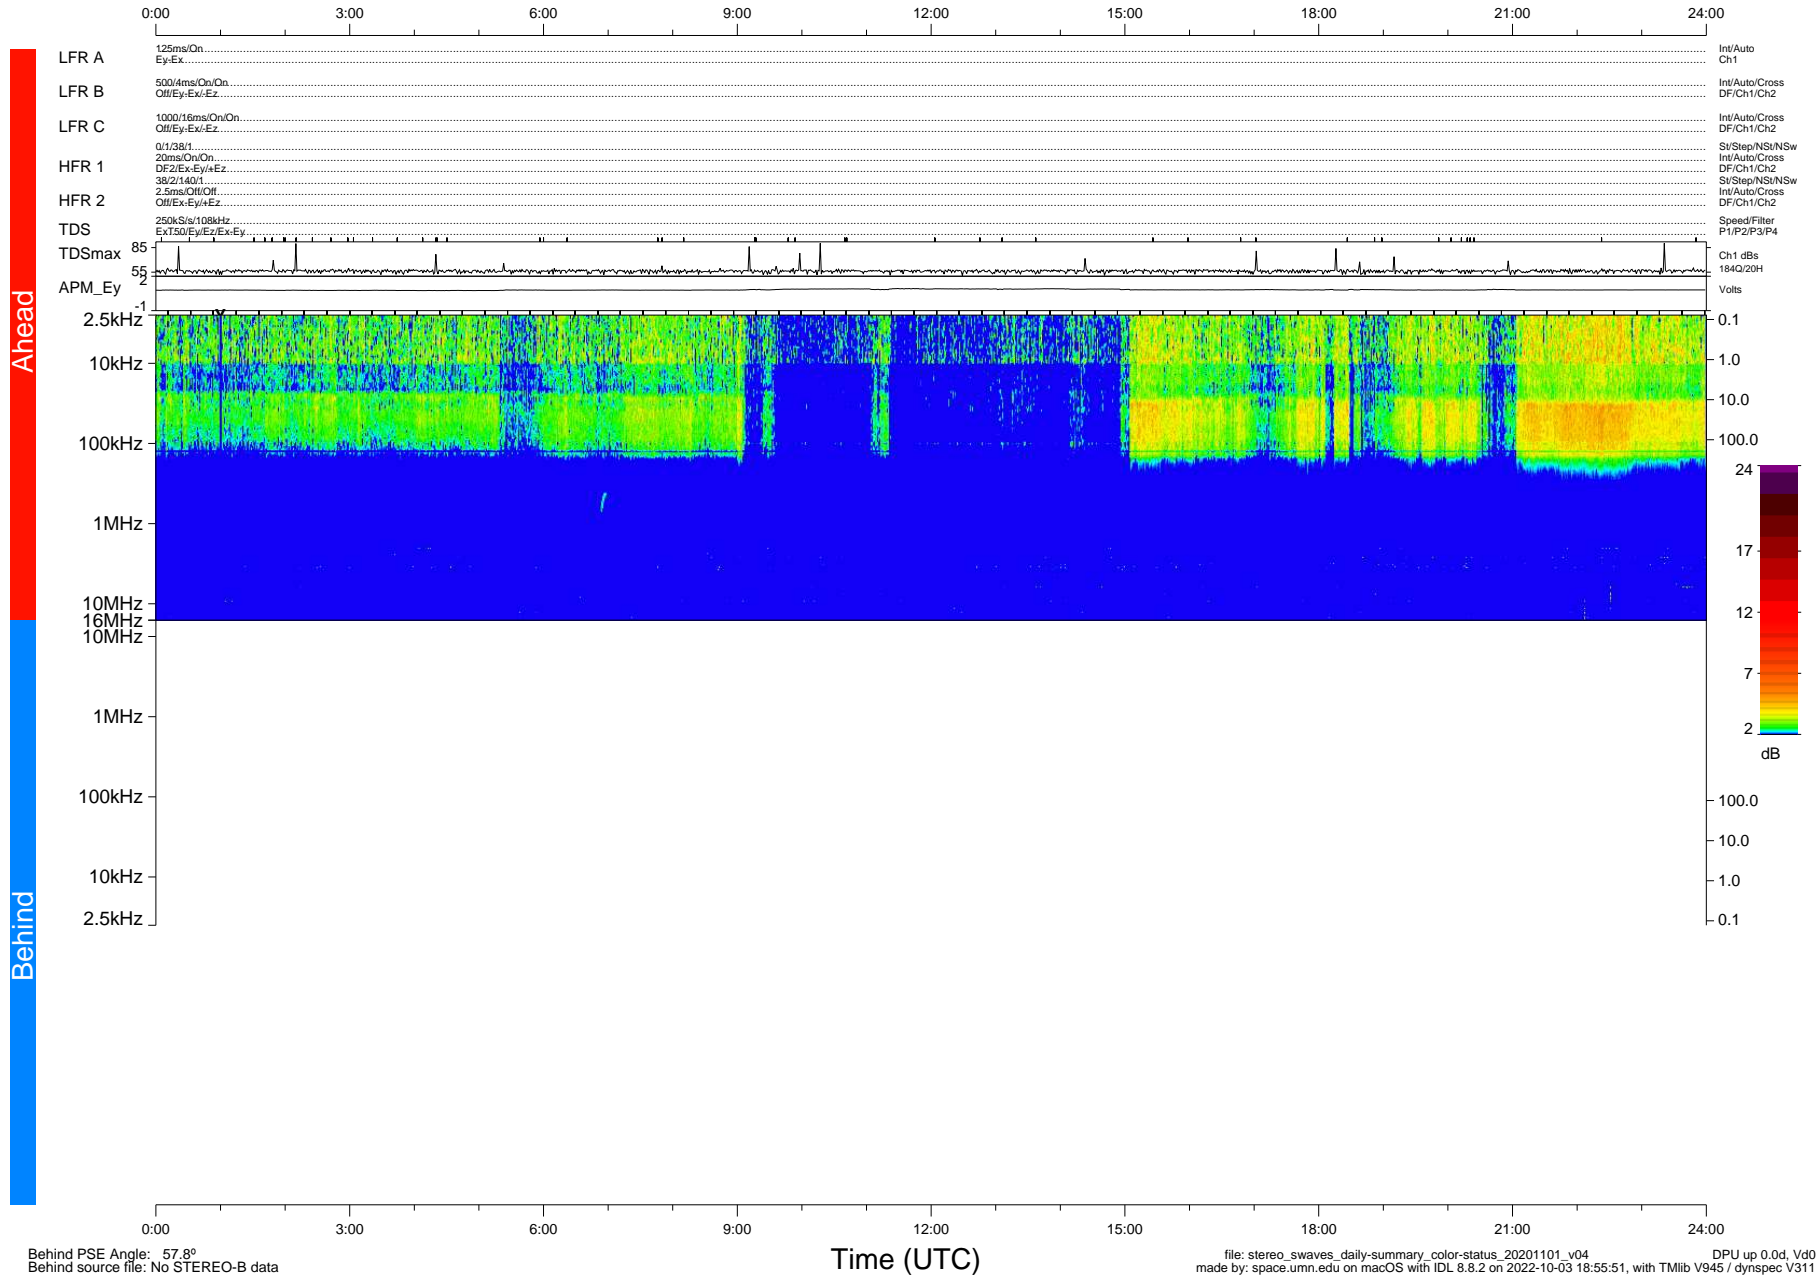

STEREO/WAVES Daily Summary - 01-Nov-2020 (DOY 306)

Ahead source file: swaves_ahead_2020_306_1_05.fin (Recovery: 100.0% HK, 81% Pkts)
 Ahead PSE Angle: -59.2°

DPU up 1943.9d, V412d32

Behind PSE Angle: 57.8°
 Behind source file: No STEREO-B data

file: stereo_swaves_daily-summary_color-status_20201101_v04
 made by: space.umn.edu on macOS with IDL 8.8.2 on 2022-10-03 18:55:51, with Tlib V945 / dynspec V311
 DPU up 0.0d, Vd0