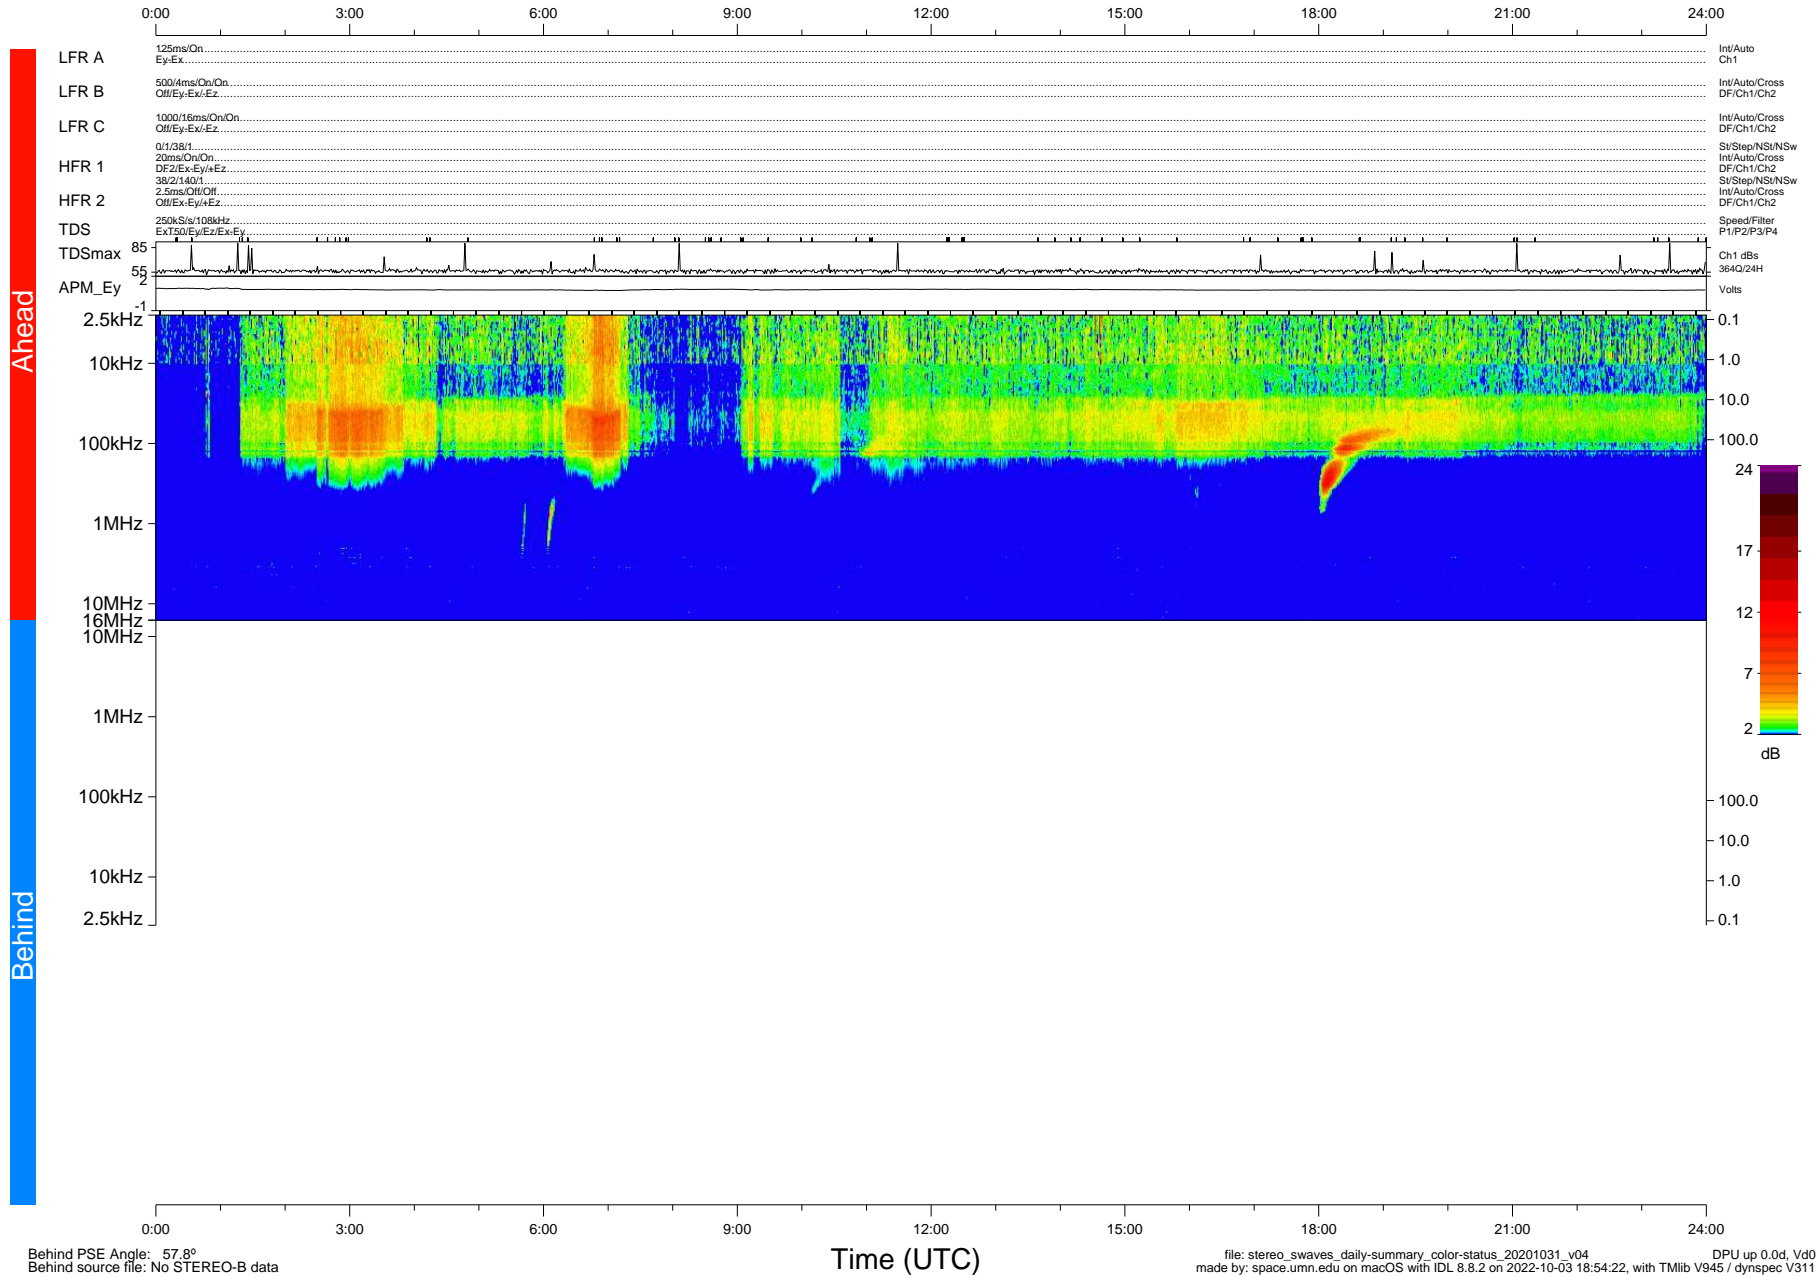

# STEREO/WAVES Daily Summary - 31-Oct-2020 (DOY 305)

Ahead source file: swaves\_ahead\_2020\_305\_1\_05.fin (Recovery: 100.0% HK, 108% Pkts)  
 Ahead PSE Angle: -59.3°

DPU up 1942.9d, V412d32

Behind PSE Angle: 57.8°  
 Behind source file: No STEREO-B data

file: stereo\_swaves\_daily-summary\_color-status\_20201031\_v04  
 made by: space.umn.edu on macOS with IDL 8.8.2 on 2022-10-03 18:54:22, with Tlib V945 / dynspec V311  
 DPU up 0.0d, Vd0