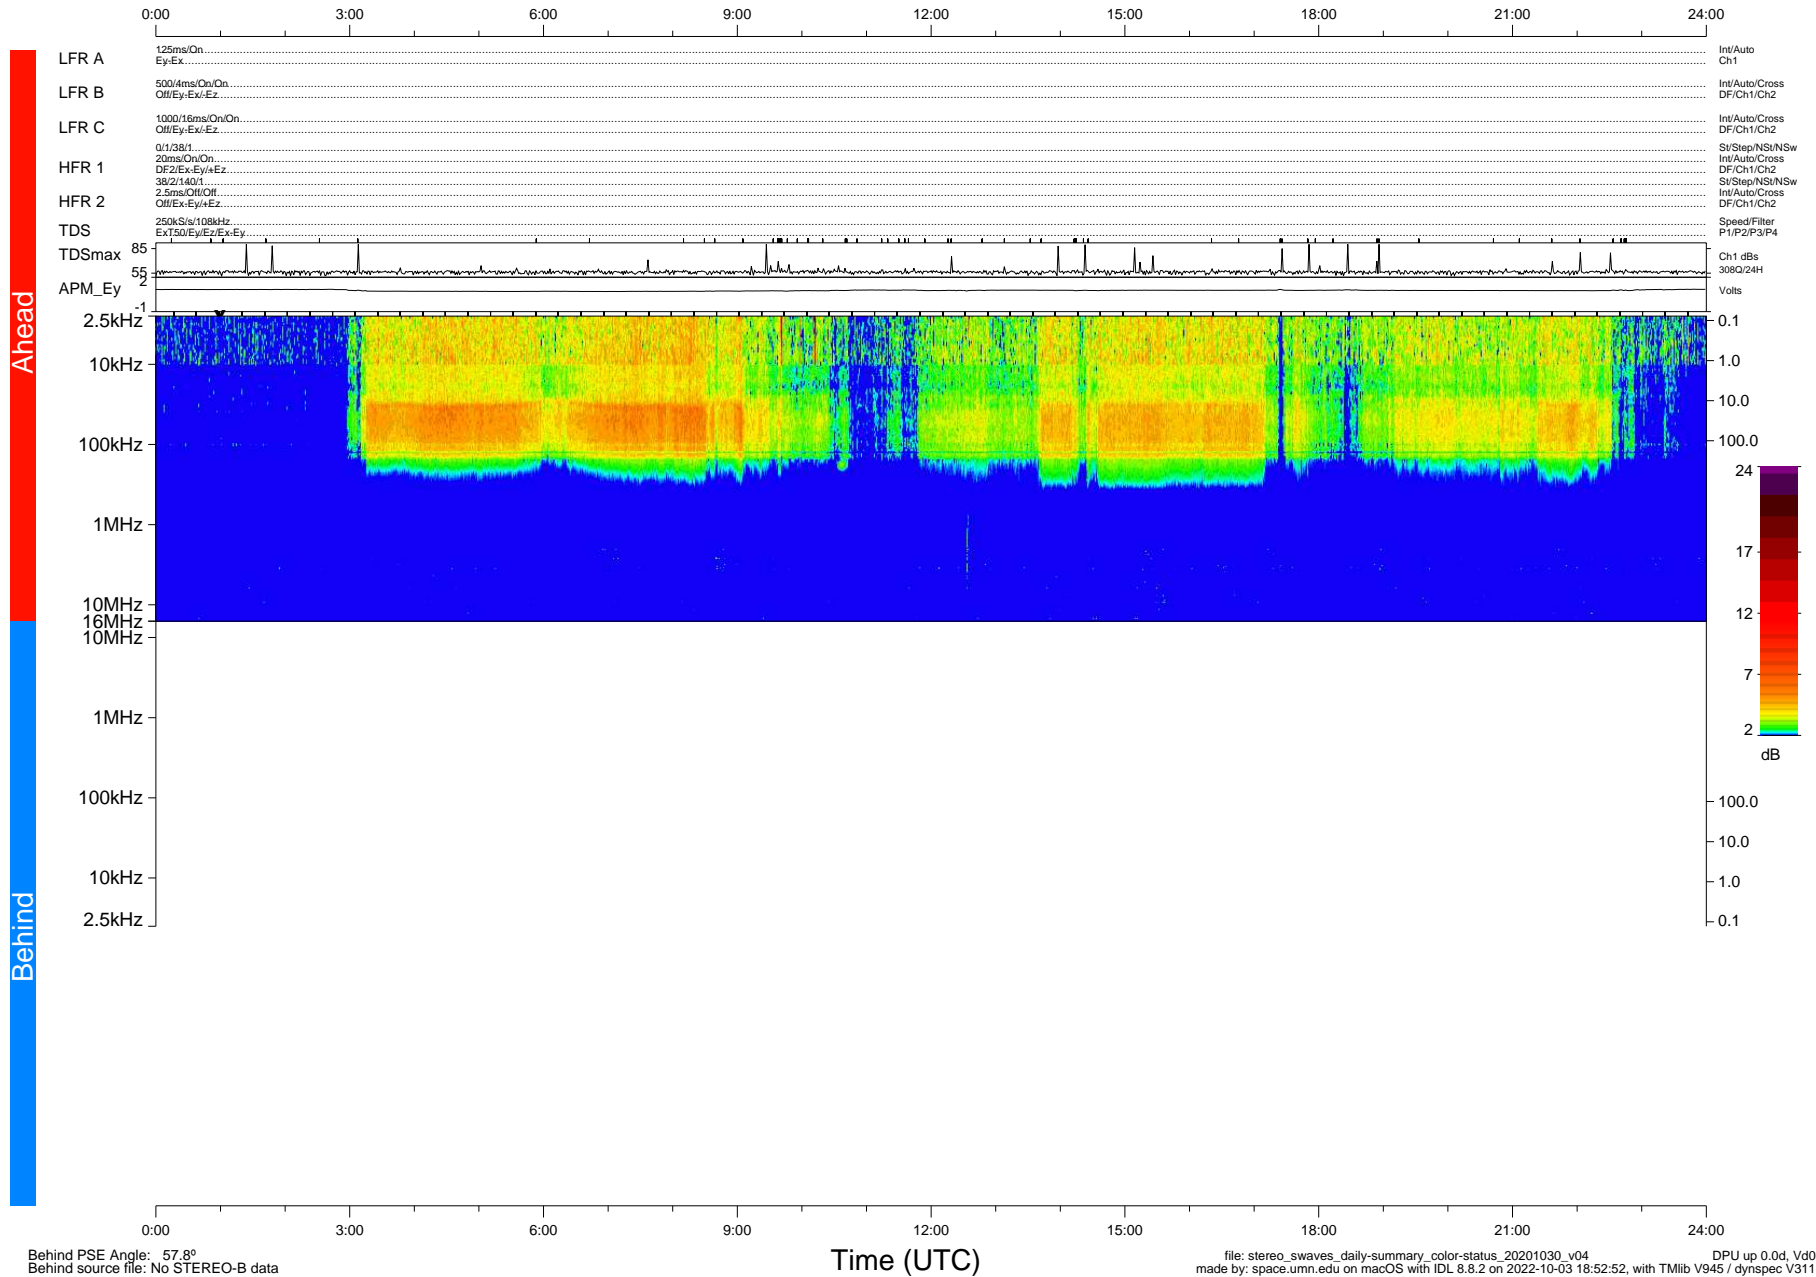

# STEREO/WAVES Daily Summary - 30-Oct-2020 (DOY 304)

Ahead source file: swaves\_ahead\_2020\_304\_1\_05.fin (Recovery: 100.0% HK, 100% Pkts)  
 Ahead PSE Angle: -59.3°

DPU up 1941.9d, V412d32

Behind PSE Angle: 57.8°  
 Behind source file: No STEREO-B data

Time (UTC)

file: stereo\_swaves\_daily-summary\_color-status\_20201030\_v04  
 DPU up 0.0d, Vd0  
 made by: space.umn.edu on macOS with IDL 8.8.2 on 2022-10-03 18:52:52, with TLib V945 / dynspec V311