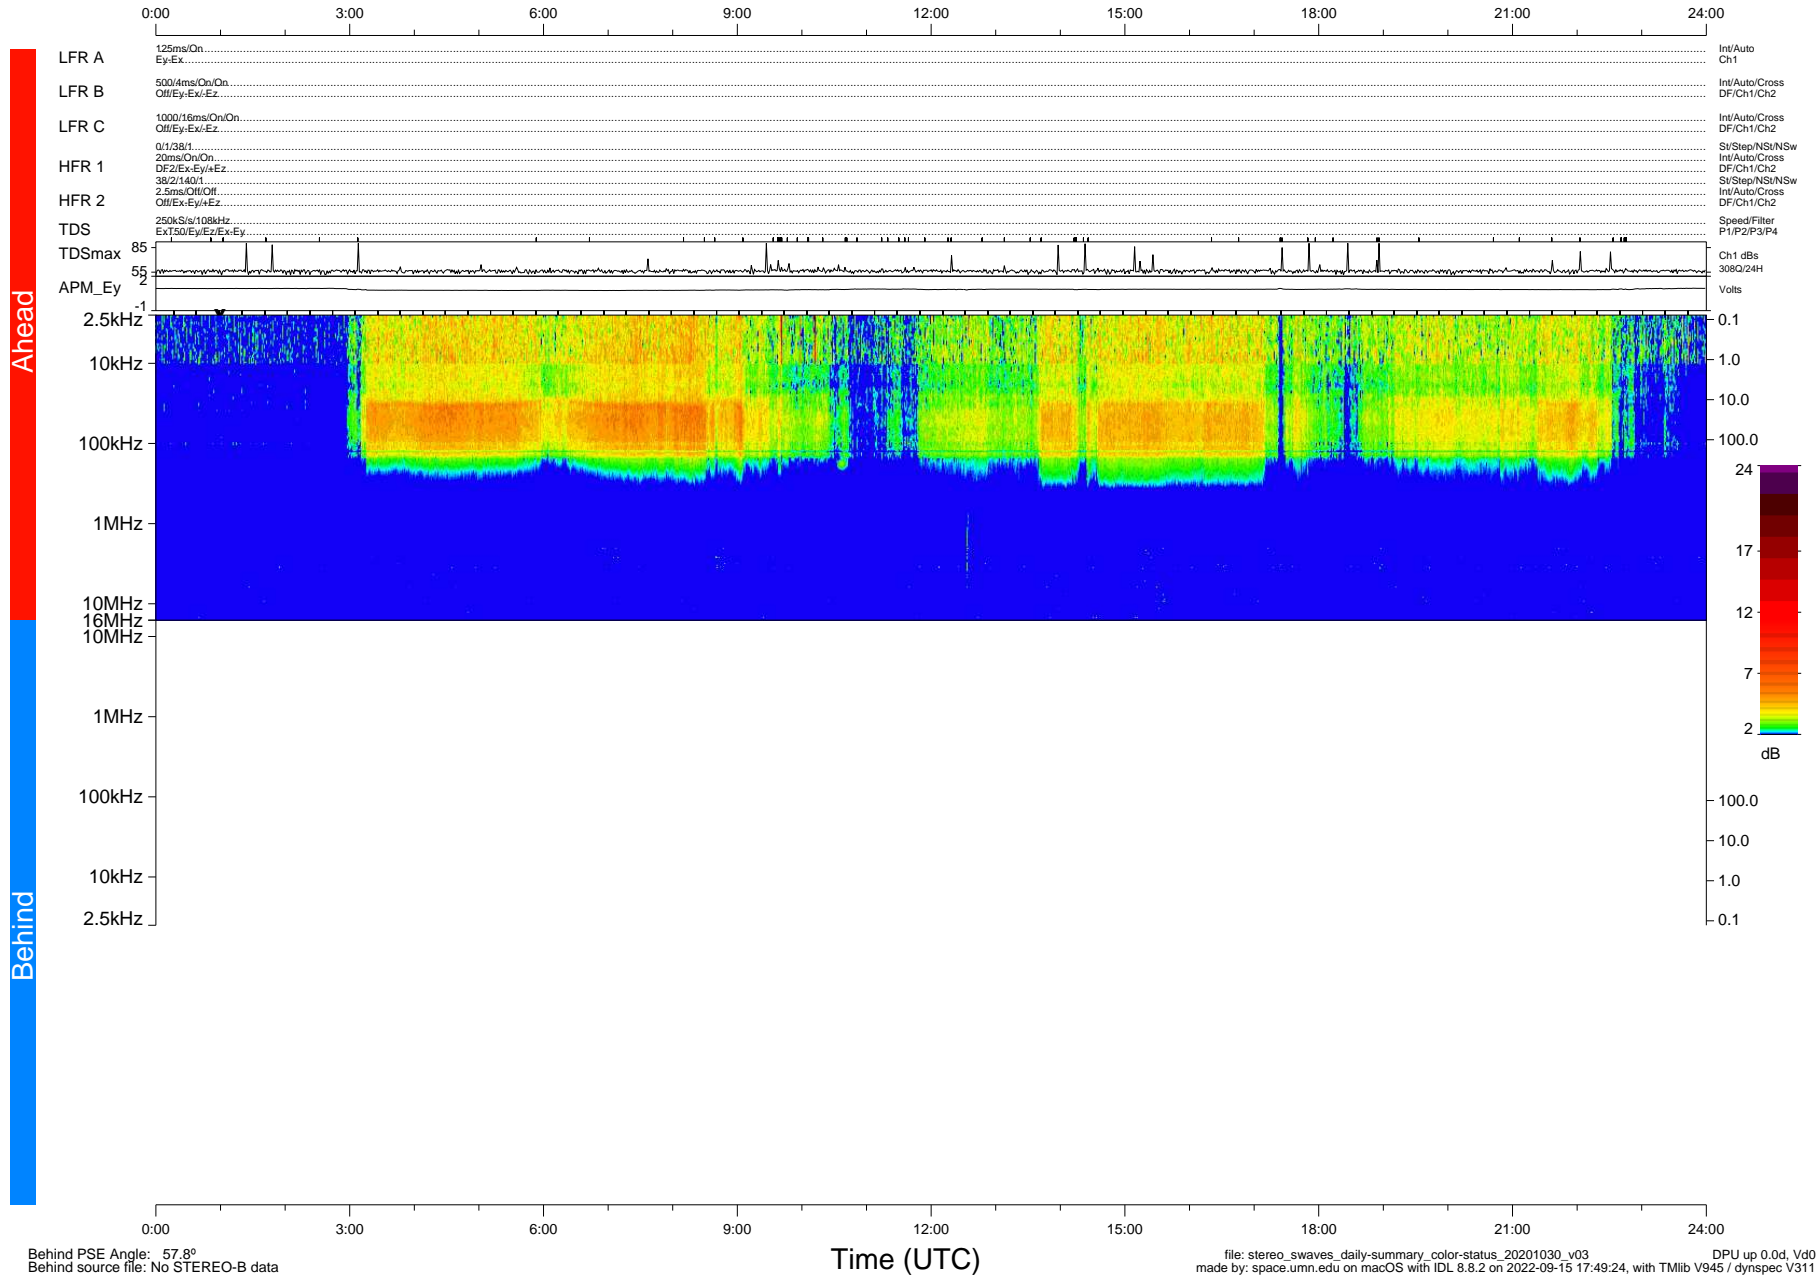

STEREO/WAVES Daily Summary - 30-Oct-2020 (DOY 304)

Ahead source file: swaves_ahead_2020_304_1_05.fin (Recovery: 100.0% HK, 100% Pkts)
 Ahead PSE Angle: -59.3°

DPU up 1941.9d, V412d32

Behind PSE Angle: 57.8°
 Behind source file: No STEREO-B data

file: stereo_swaves_daily-summary_color-status_20201030_v03
 made by: space.umn.edu on macOS with IDL 8.8.2 on 2022-09-15 17:49:24, with Tlib V945 / dynspec V311
 DPU up 0.0d, V40