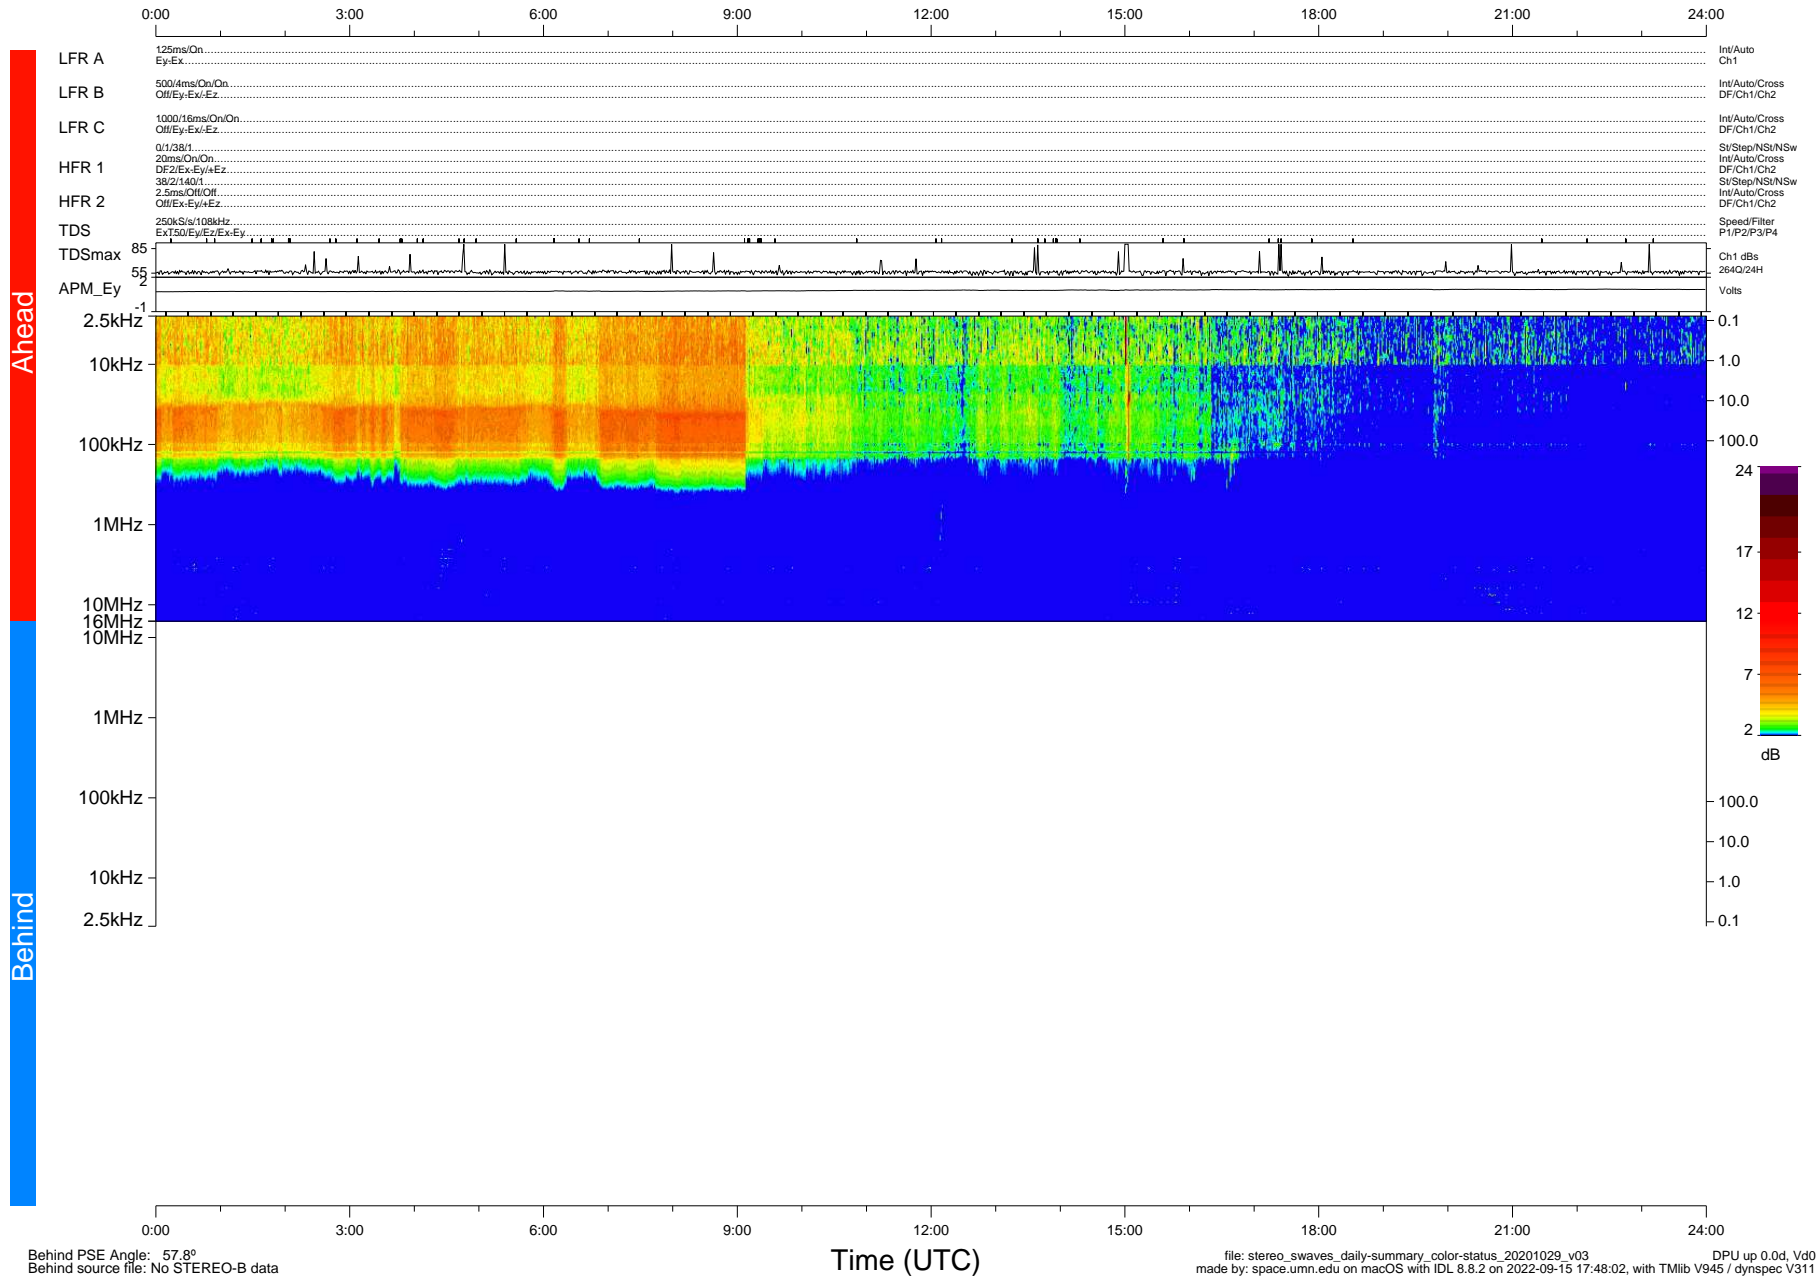

# STEREO/WAVES Daily Summary - 29-Oct-2020 (DOY 303)

Ahead source file: swaves\_ahead\_2020\_303\_1\_05.fin (Recovery: 100.0% HK, 94% Pkts)  
 Ahead PSE Angle: -59.4°

DPU up 1940.9d, V412d32

Behind PSE Angle: 57.8°  
 Behind source file: No STEREO-B data

Time (UTC)

file: stereo\_swaves\_daily-summary\_color-status\_20201029\_v03 DPU up 0.0d, V40  
 made by: space.umn.edu on macOS with IDL 8.8.2 on 2022-09-15 17:48:02, with TLib V945 / dynspec V311