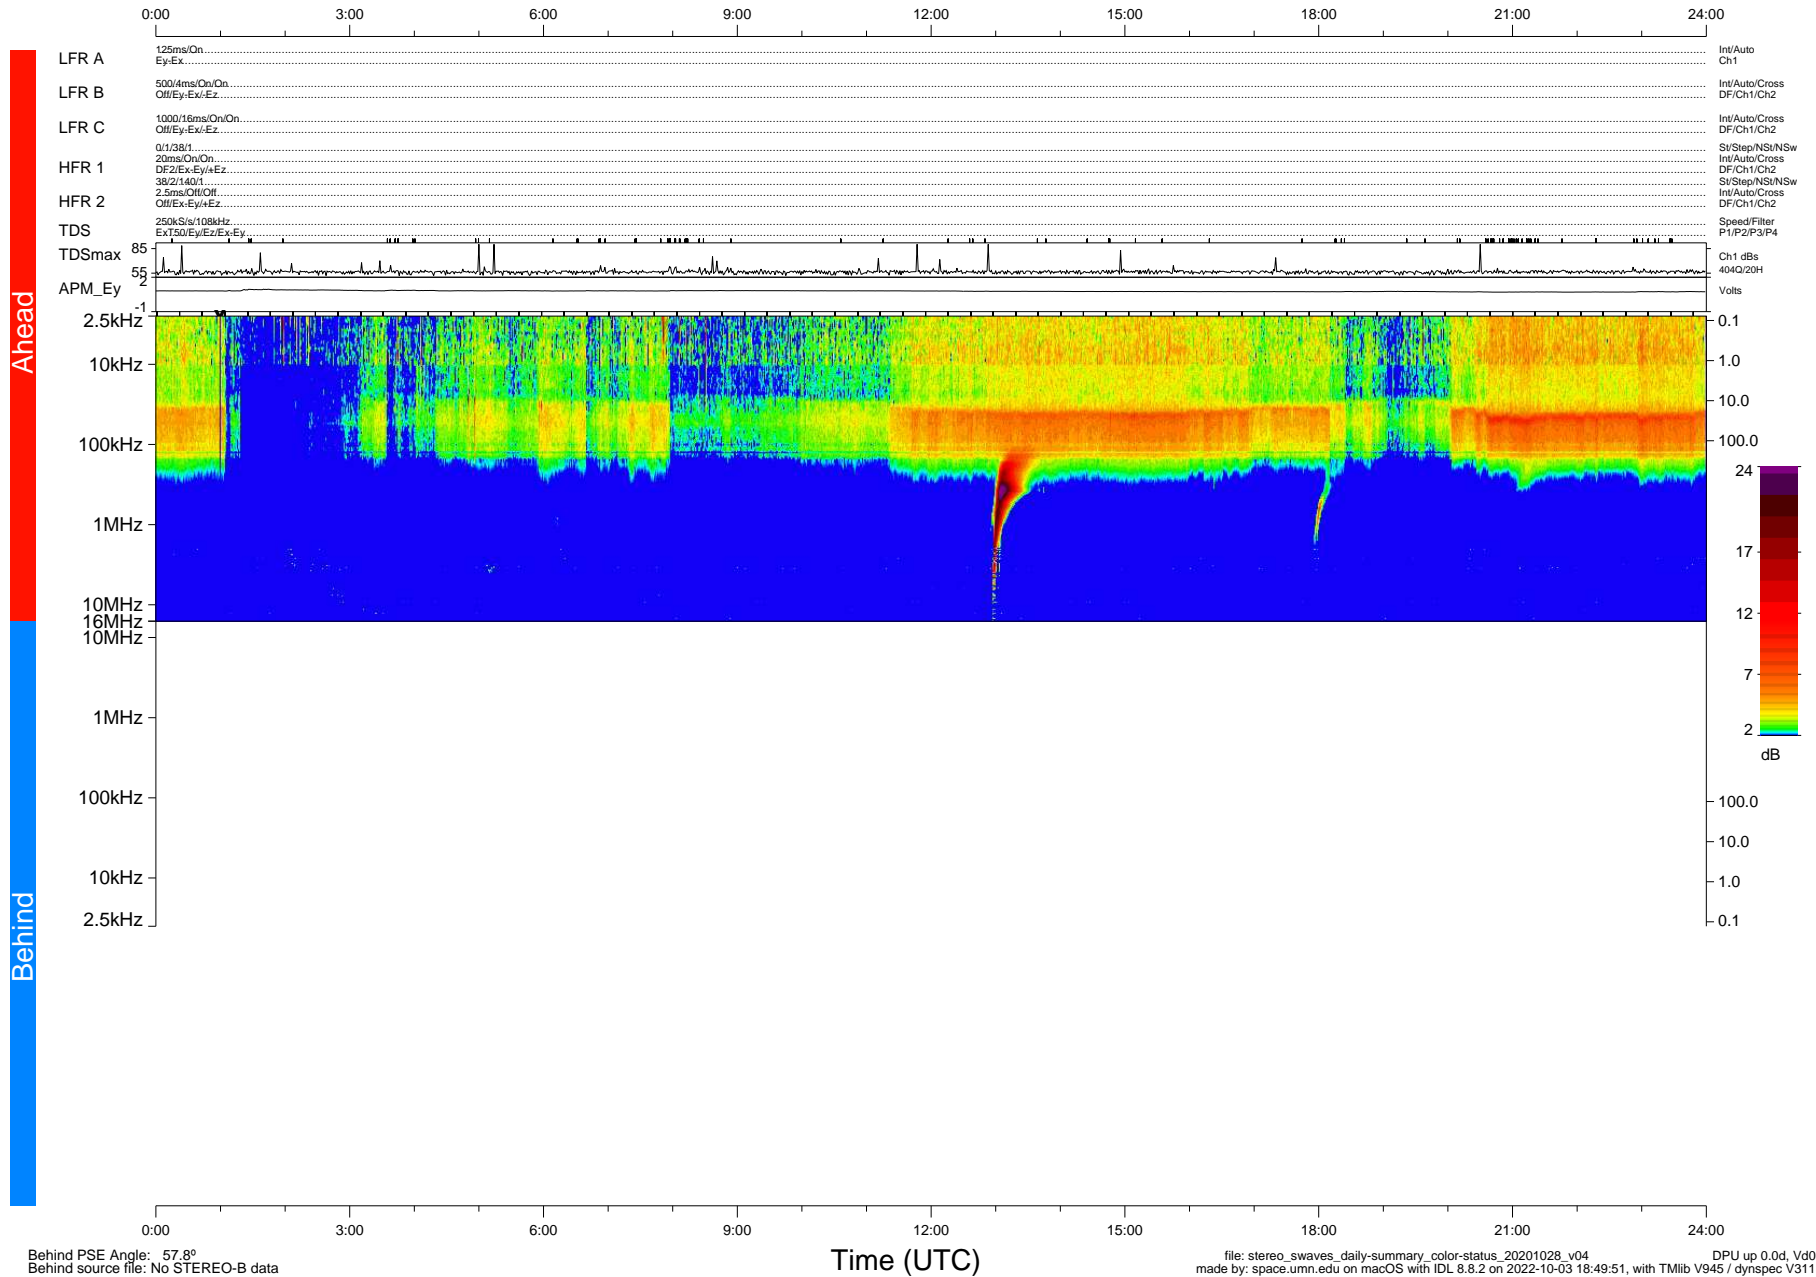

STEREO/WAVES Daily Summary - 28-Oct-2020 (DOY 302)

Ahead source file: swaves_ahead_2020_302_1_05.fin (Recovery: 100.0% HK, 114% Pkts)
 Ahead PSE Angle: -59.4°

DPU up 1939.9d, V412d32

Behind PSE Angle: 57.8°
 Behind source file: No STEREO-B data

file: stereo_swaves_daily-summary_color-status_20201028_v04 DPU up 0.0d, Vd0
 made by: space.umn.edu on macOS with IDL 8.8.2 on 2022-10-03 18:49:51, with TLib V945 / dynspec V311