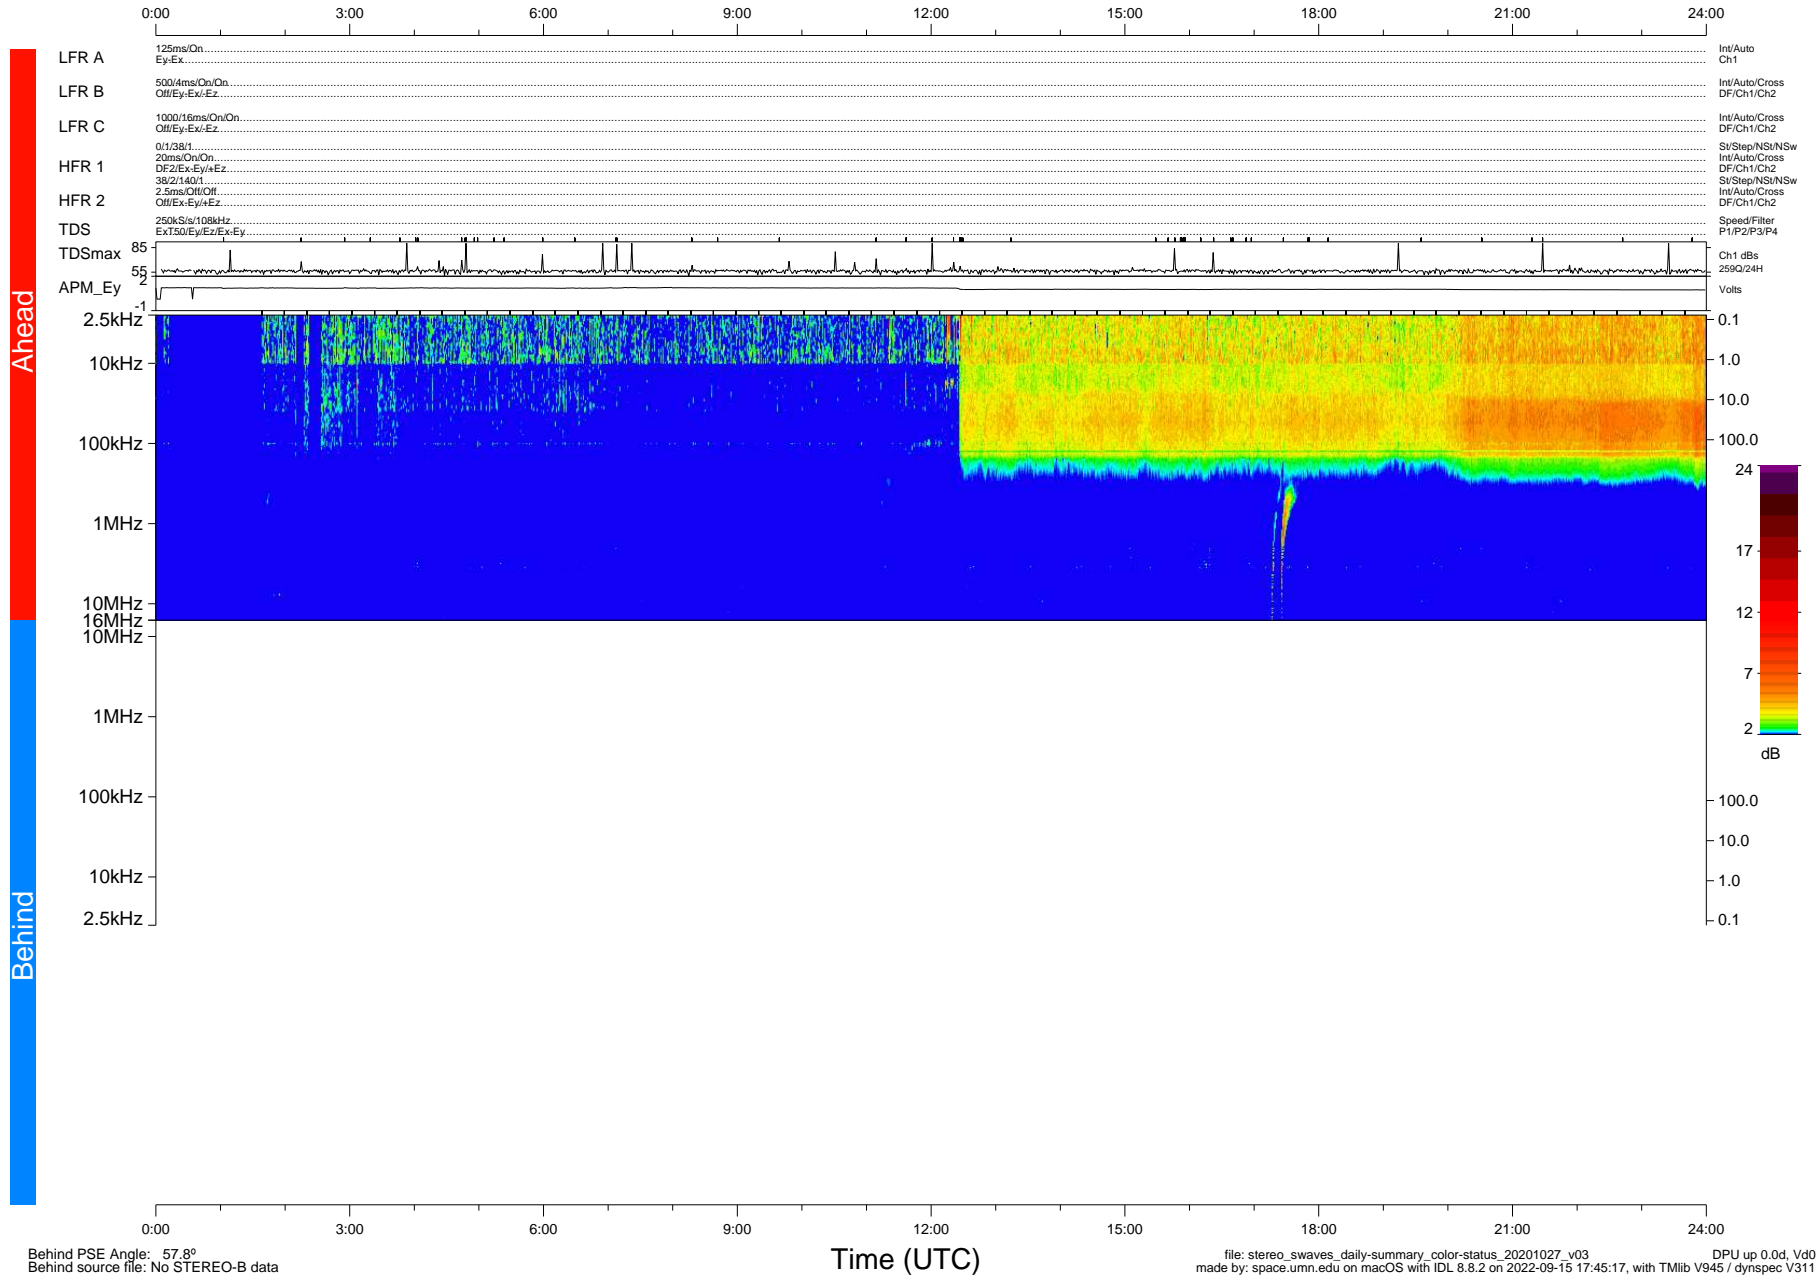

STEREO/WAVES Daily Summary - 27-Oct-2020 (DOY 301)

Ahead source file: swaves_ahead_2020_301_1_05.fin (Recovery: 99.7% HK, 89% Pkts)
Ahead PSE Angle: -59.5°

DPU up 1938.9d, V412d32

Behind PSE Angle: 57.8°
Behind source file: No STEREO-B data

Time (UTC)