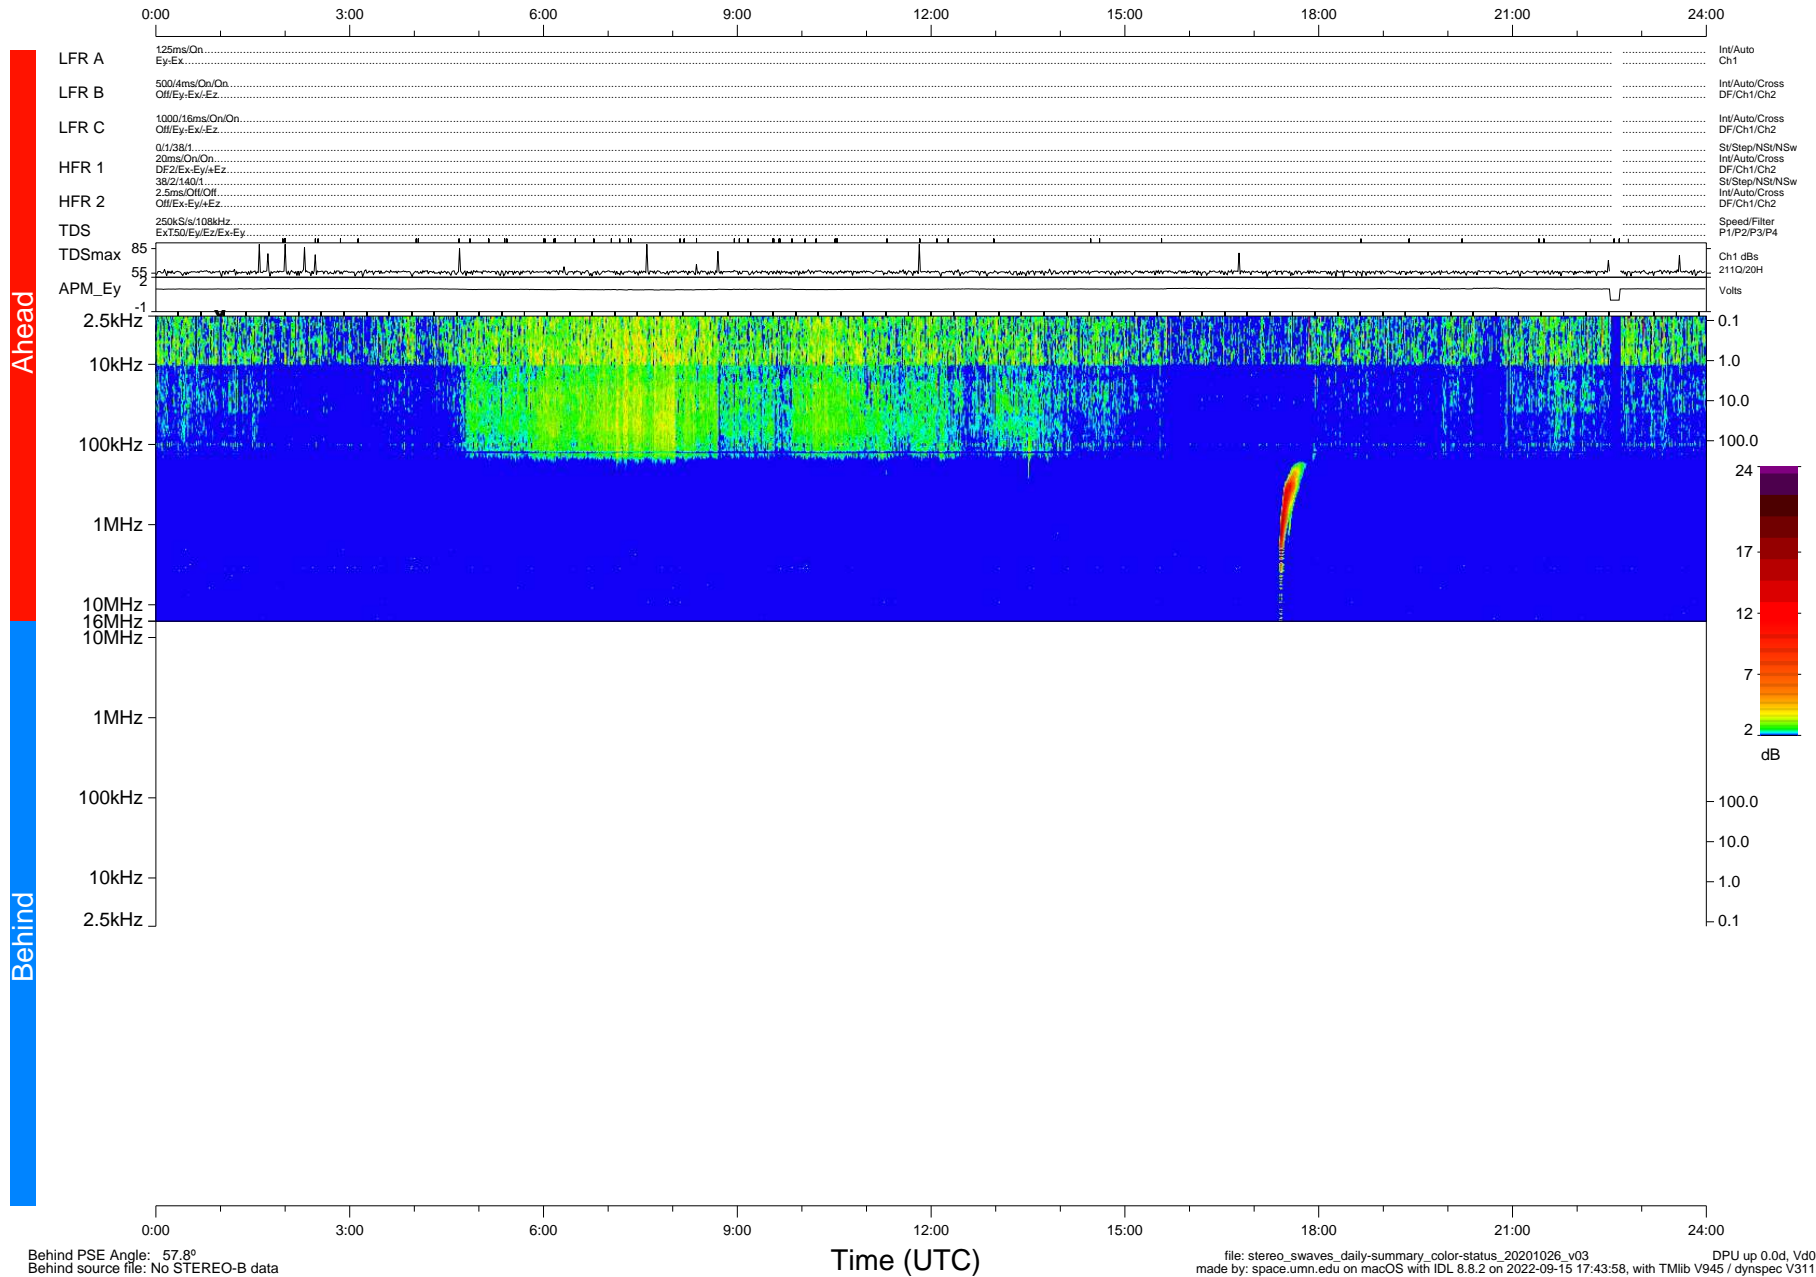

STEREO/WAVES Daily Summary - 26-Oct-2020 (DOY 300)

Ahead source file: swaves_ahead_2020_300_1_05.fin (Recovery: 99.4% HK, 85% Pkts)
 Ahead PSE Angle: -59.6°

DPU up 1937.9d, V412d32

Behind PSE Angle: 57.8°
 Behind source file: No STEREO-B data

file: stereo_swaves_daily-summary_color-status_20201026_v03
 made by: space.umn.edu on macOS with IDL 8.8.2 on 2022-09-15 17:43:58, with Tlib V945 / dynspec V311
 DPU up 0.0d, Vd0