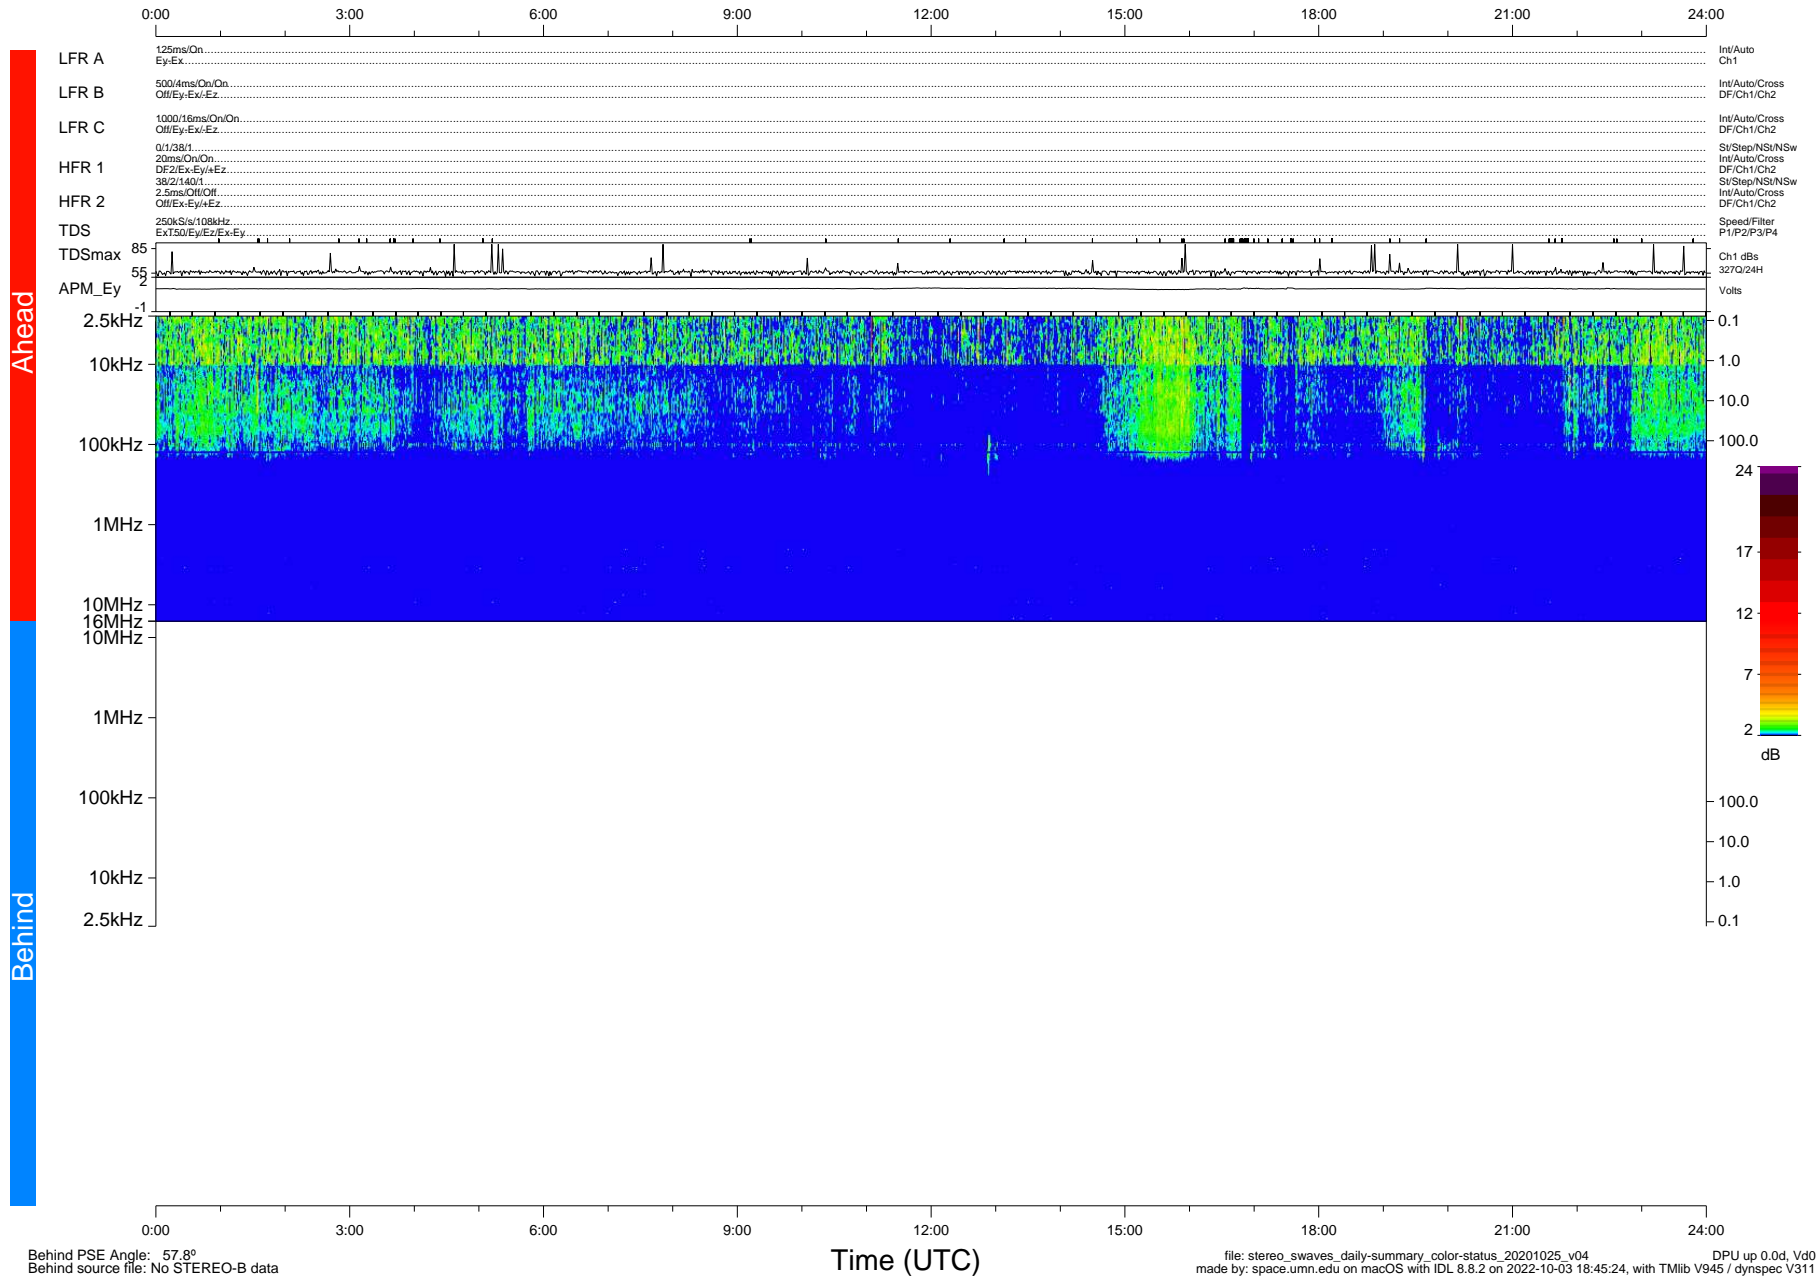

STEREO/WAVES Daily Summary - 25-Oct-2020 (DOY 299)

Ahead source file: swaves_ahead_2020_299_1_05.fin (Recovery: 100.0% HK, 103% Pkts)
 Ahead PSE Angle: -59.6°

DPU up 1936.9d, V412d32

Behind PSE Angle: 57.8°
 Behind source file: No STEREO-B data

Time (UTC)

file: stereo_swaves_daily-summary_color-status_20201025_v04 DPU up 0.0d, Vd0
 made by: space.umn.edu on macOS with IDL 8.8.2 on 2022-10-03 18:45:24, with TMLib V945 / dynspec V311