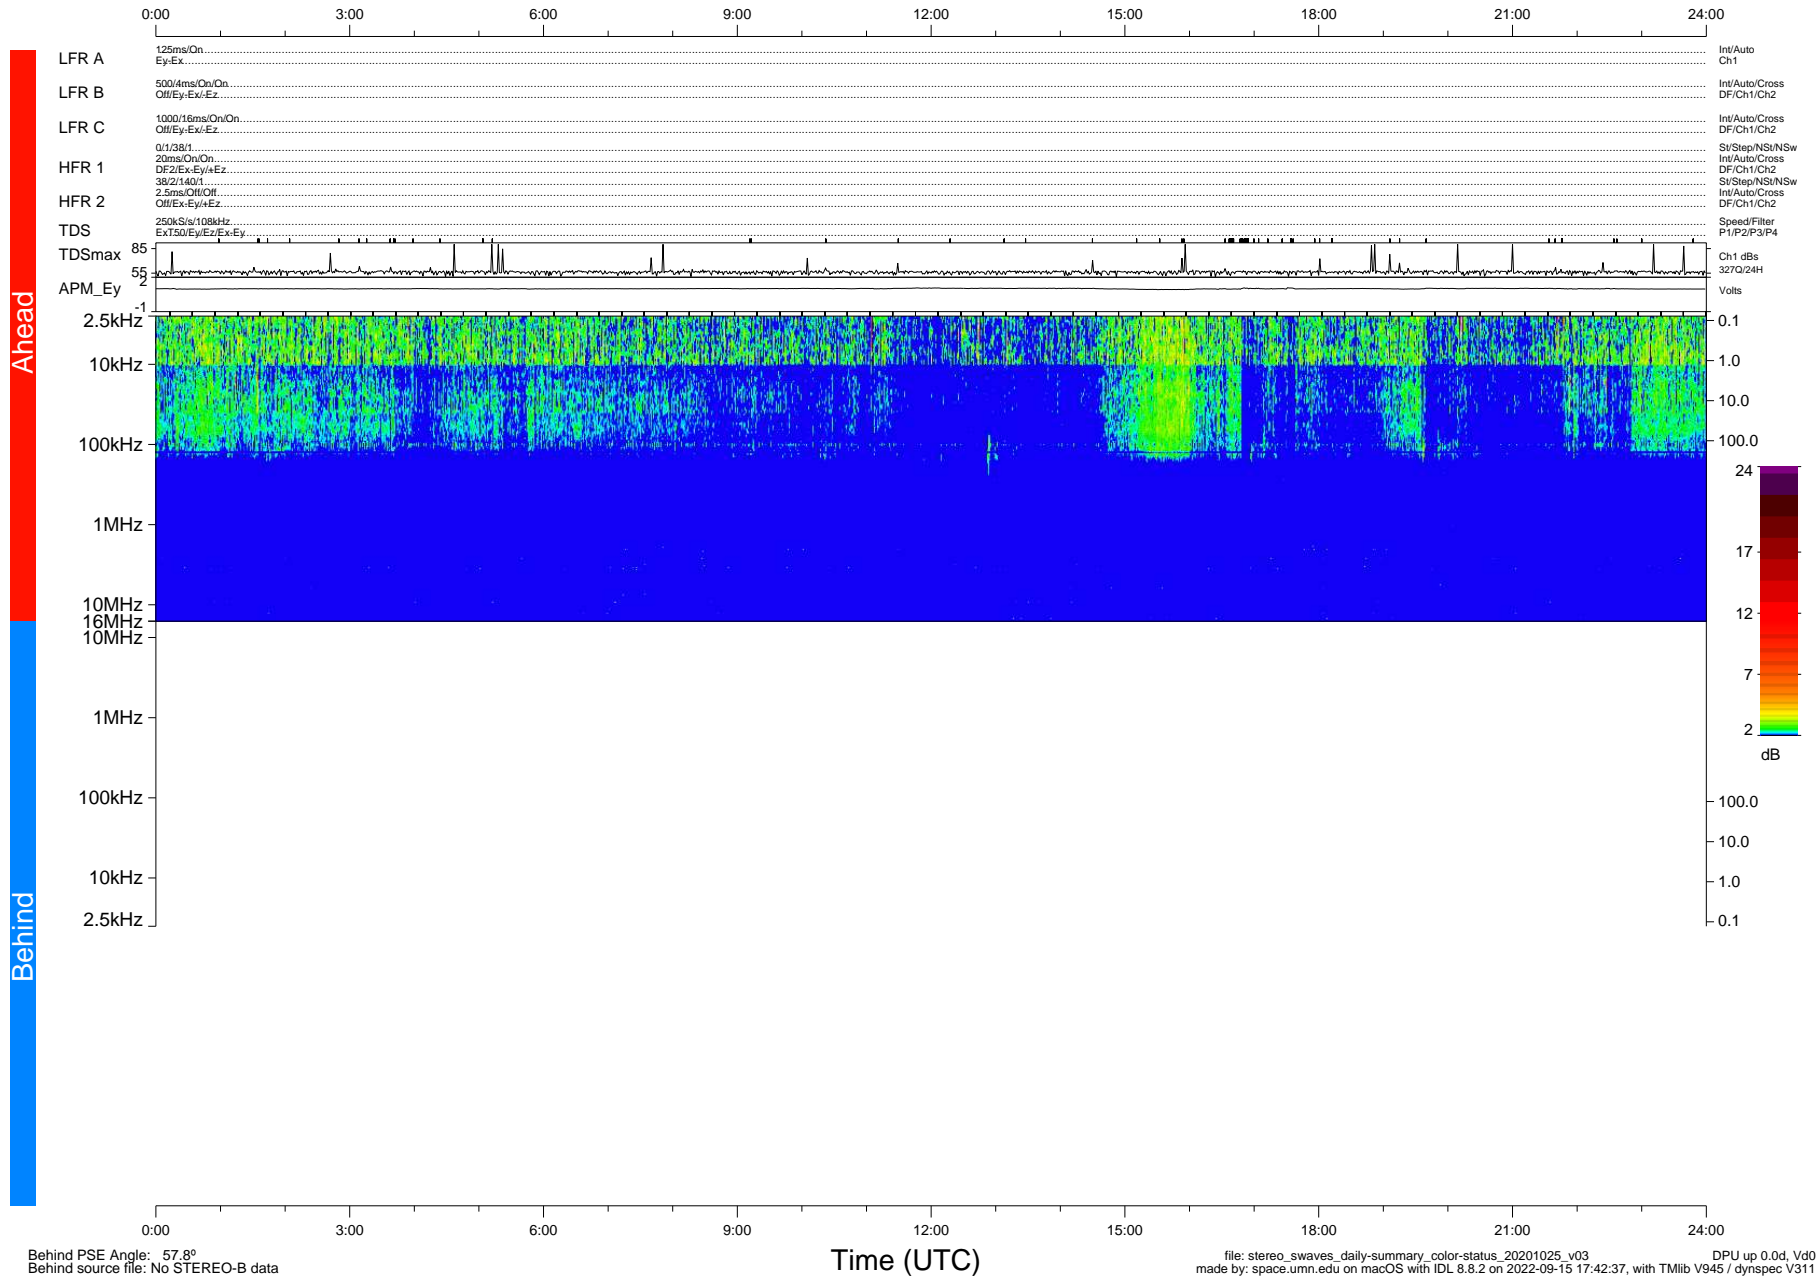

STEREO/WAVES Daily Summary - 25-Oct-2020 (DOY 299)

Ahead source file: swaves_ahead_2020_299_1_05.fin (Recovery: 100.0% HK, 103% Pkts)
 Ahead PSE Angle: -59.6°

DPU up 1936.9d, V412d32

Behind PSE Angle: 57.8°
 Behind source file: No STEREO-B data

file: stereo_swaves_daily-summary_color-status_20201025_v03
 made by: space.umn.edu on macOS with IDL 8.8.2 on 2022-09-15 17:42:37, with TMLib V945 / dynspec V311
 DPU up 0.0d, Vd0