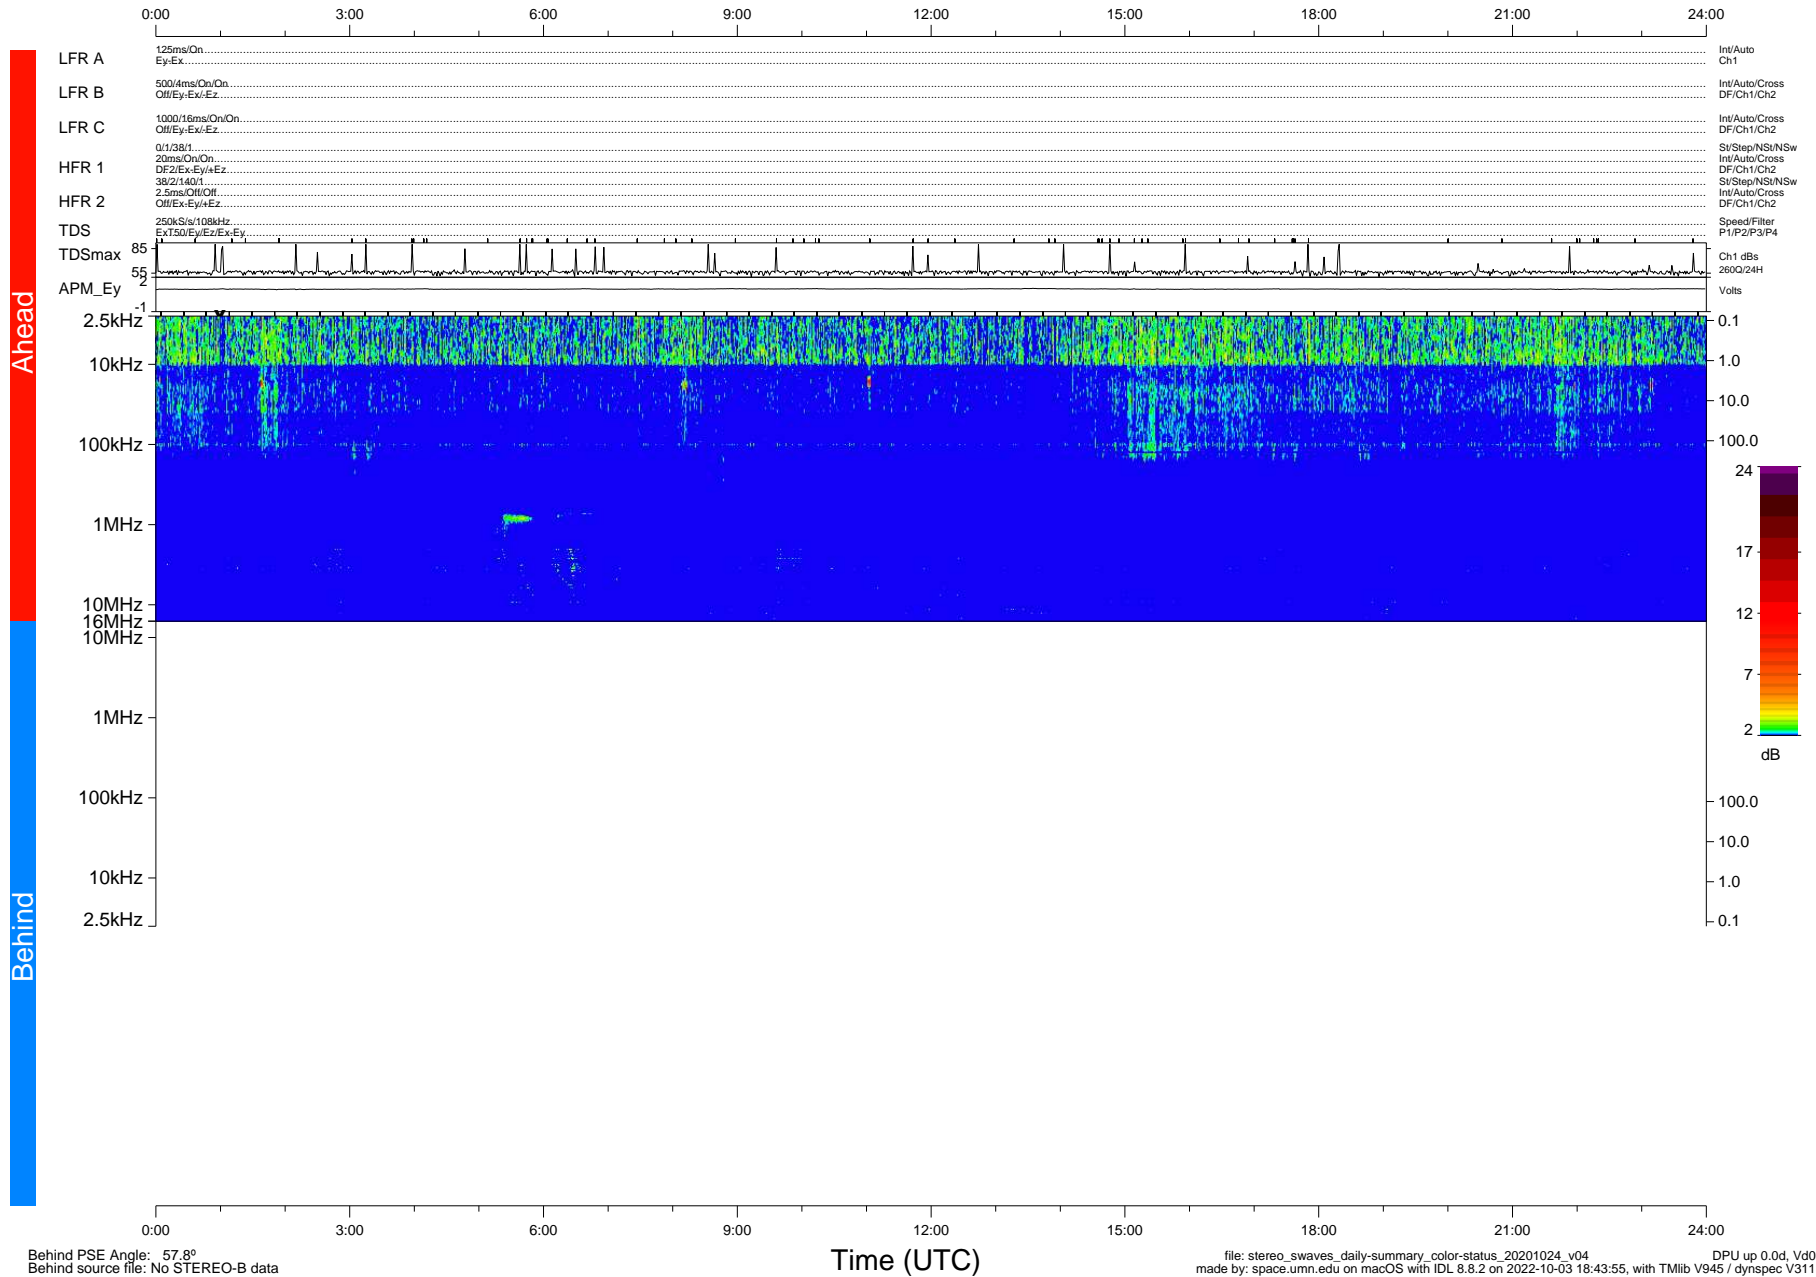

STEREO/WAVES Daily Summary - 24-Oct-2020 (DOY 298)

Ahead source file: swaves_ahead_2020_298_1_05.fin (Recovery: 100.0% HK, 93% Pkts)
 Ahead PSE Angle: -59.7°

DPU up 1935.9d, V412d32

Behind PSE Angle: 57.8°
 Behind source file: No STEREO-B data

file: stereo_swaves_daily-summary_color-status_20201024_v04 DPU up 0.0d, Vd0
 made by: space.umn.edu on macOS with IDL 8.8.2 on 2022-10-03 18:43:55, with TLib V945 / dynspec V311