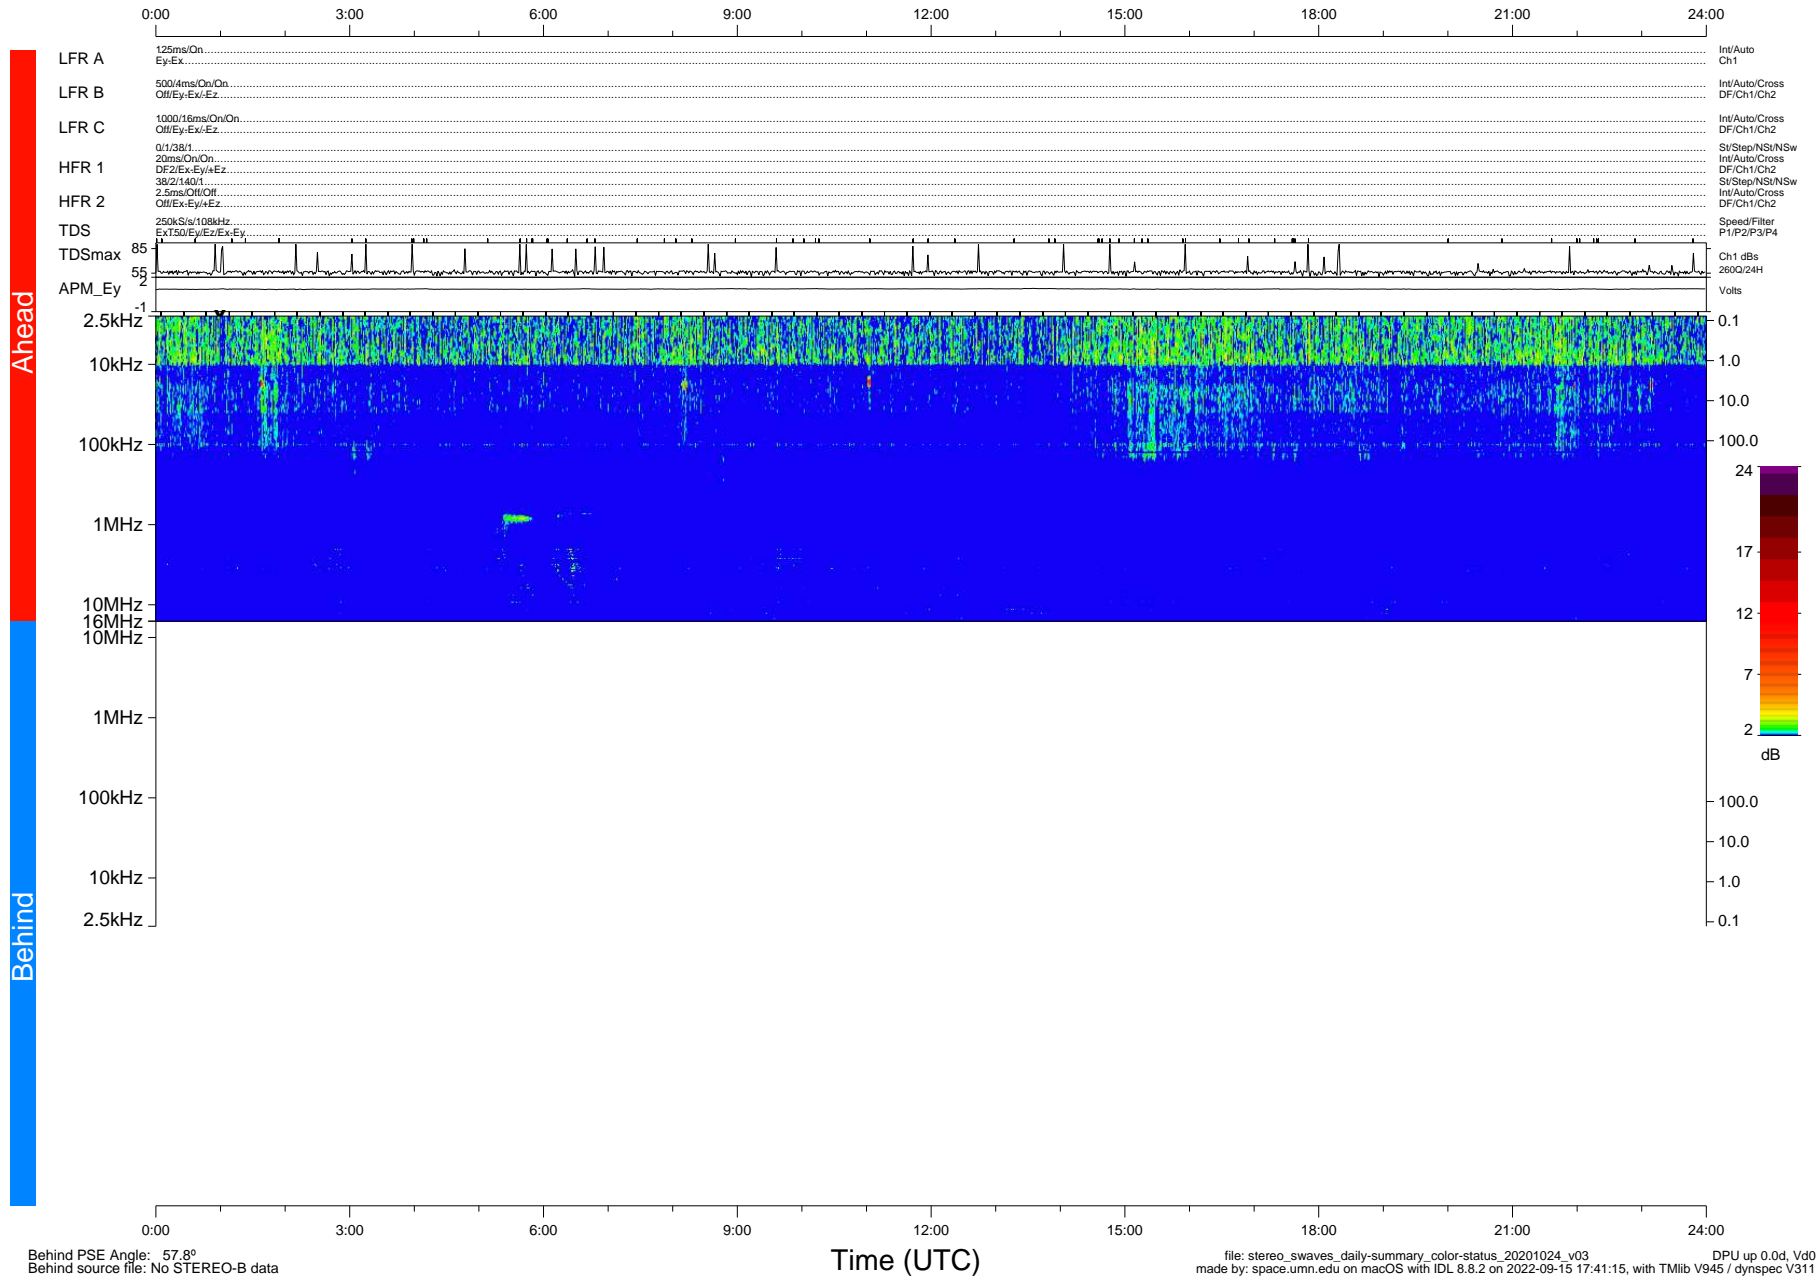

STEREO/WAVES Daily Summary - 24-Oct-2020 (DOY 298)

Ahead source file: swaves_ahead_2020_298_1_05.fin (Recovery: 100.0% HK, 93% Pkts)
 Ahead PSE Angle: -59.7°

DPU up 1935.9d, V412d32

Behind PSE Angle: 57.8°
 Behind source file: No STEREO-B data

file: stereo_swaves_daily-summary_color-status_20201024_v03
 made by: space.umn.edu on macOS with IDL 8.8.2 on 2022-09-15 17:41:15, with Tlib V945 / dynspec V311
 DPU up 0.0d, V40