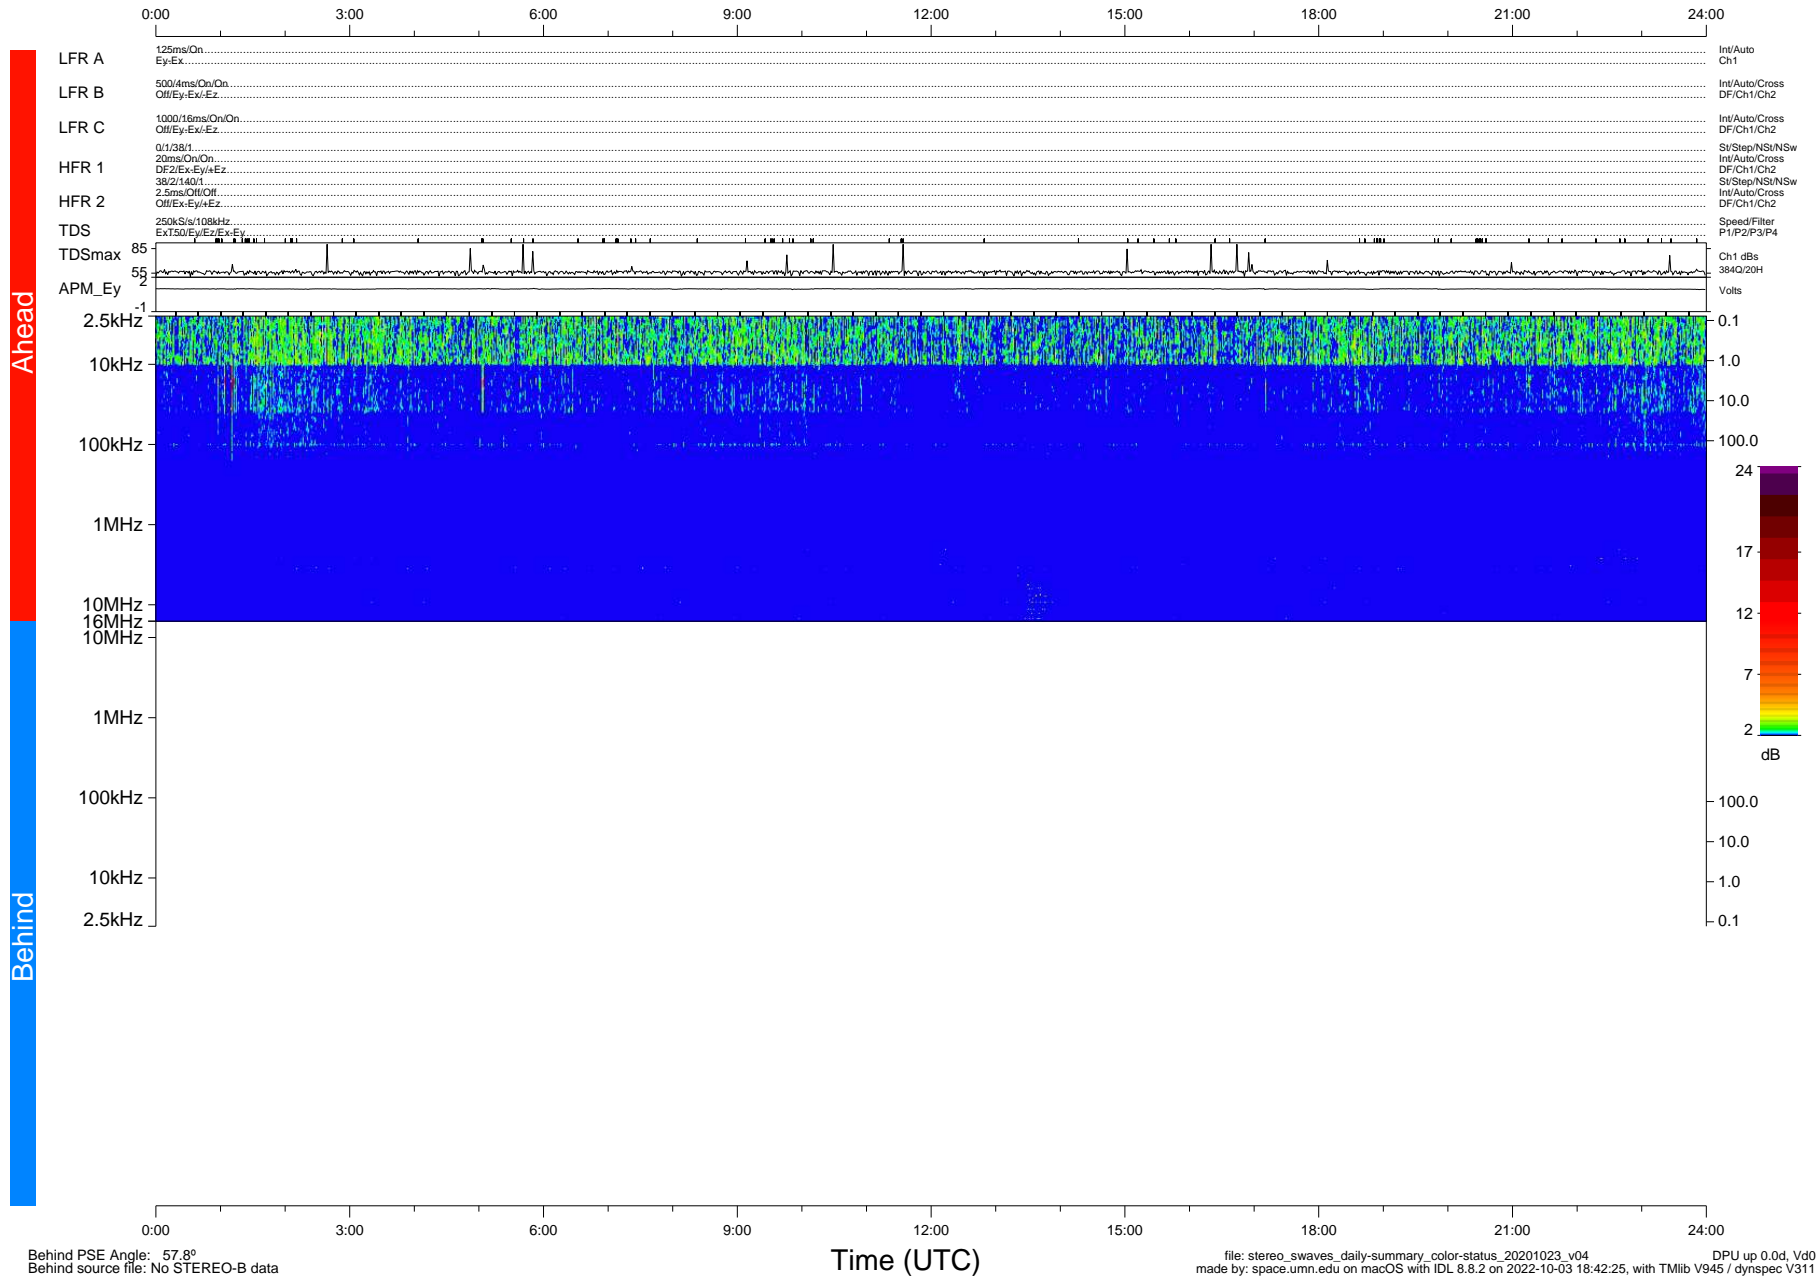

STEREO/WAVES Daily Summary - 23-Oct-2020 (DOY 297)

Ahead source file: swaves_ahead_2020_297_1_05.fin (Recovery: 100.0% HK, 110% Pkts)
 Ahead PSE Angle: -59.7°

DPU up 1934.9d, V412d32

Behind PSE Angle: 57.8°
 Behind source file: No STEREO-B data

Time (UTC)

file: stereo_swaves_daily-summary_color-status_20201023_v04
 made by: space.umn.edu on macOS with IDL 8.8.2 on 2022-10-03 18:42:25, with TLib V945 / dynspec V311
 DPU up 0.0d, Vd0